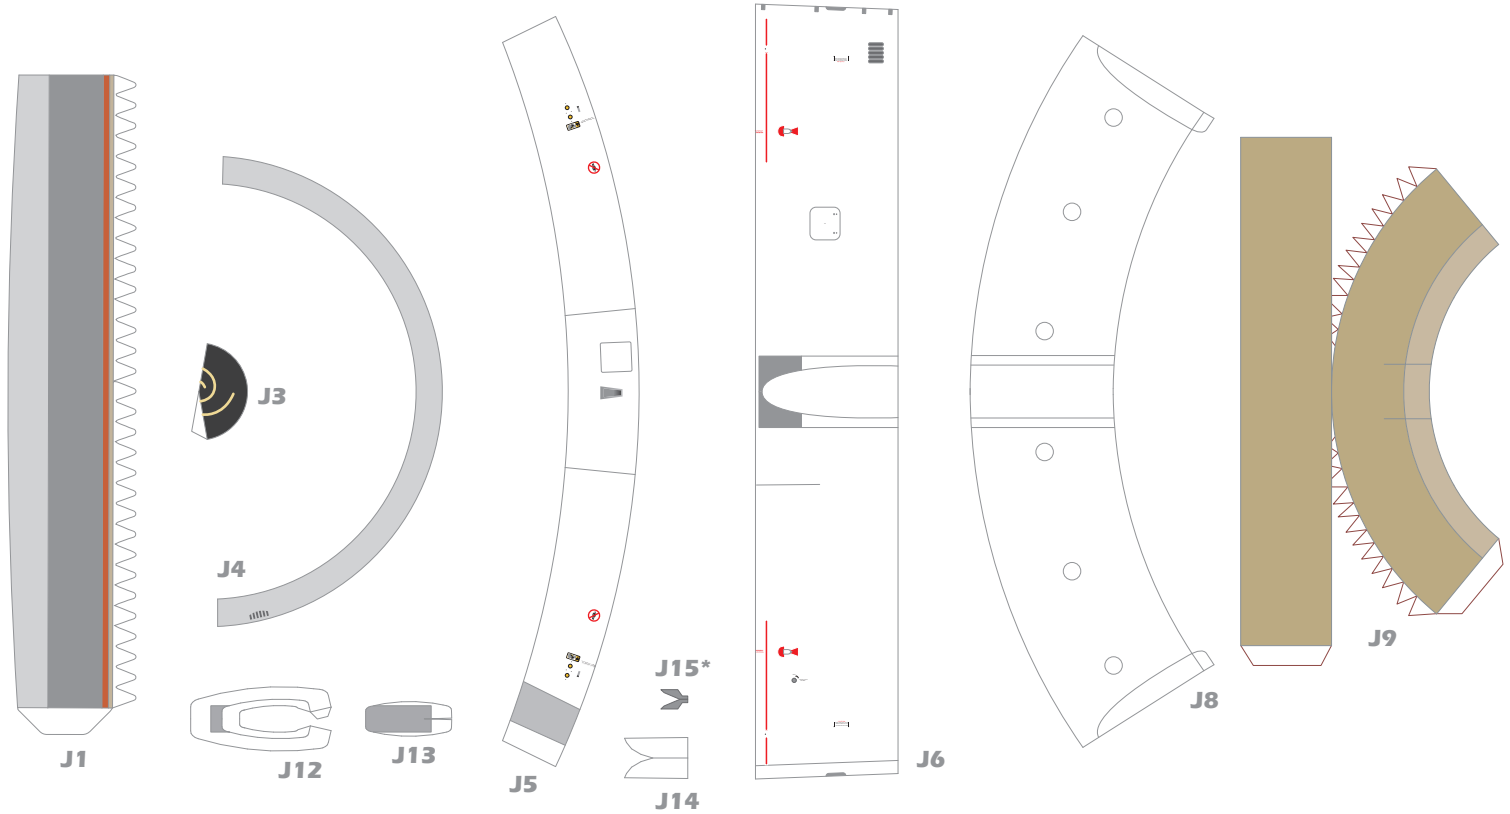

K2

K3

K4

M7

M4

M1

M2

M3

M5

M6

O3

PLEASE DO NOT SELL THIS FILE | DESIGNED IN PALMARES, COSTA RICA

HERMERCRAFT

ORIGINAL MODEL DESIGNED BY EDWIN RODRIGUEZ