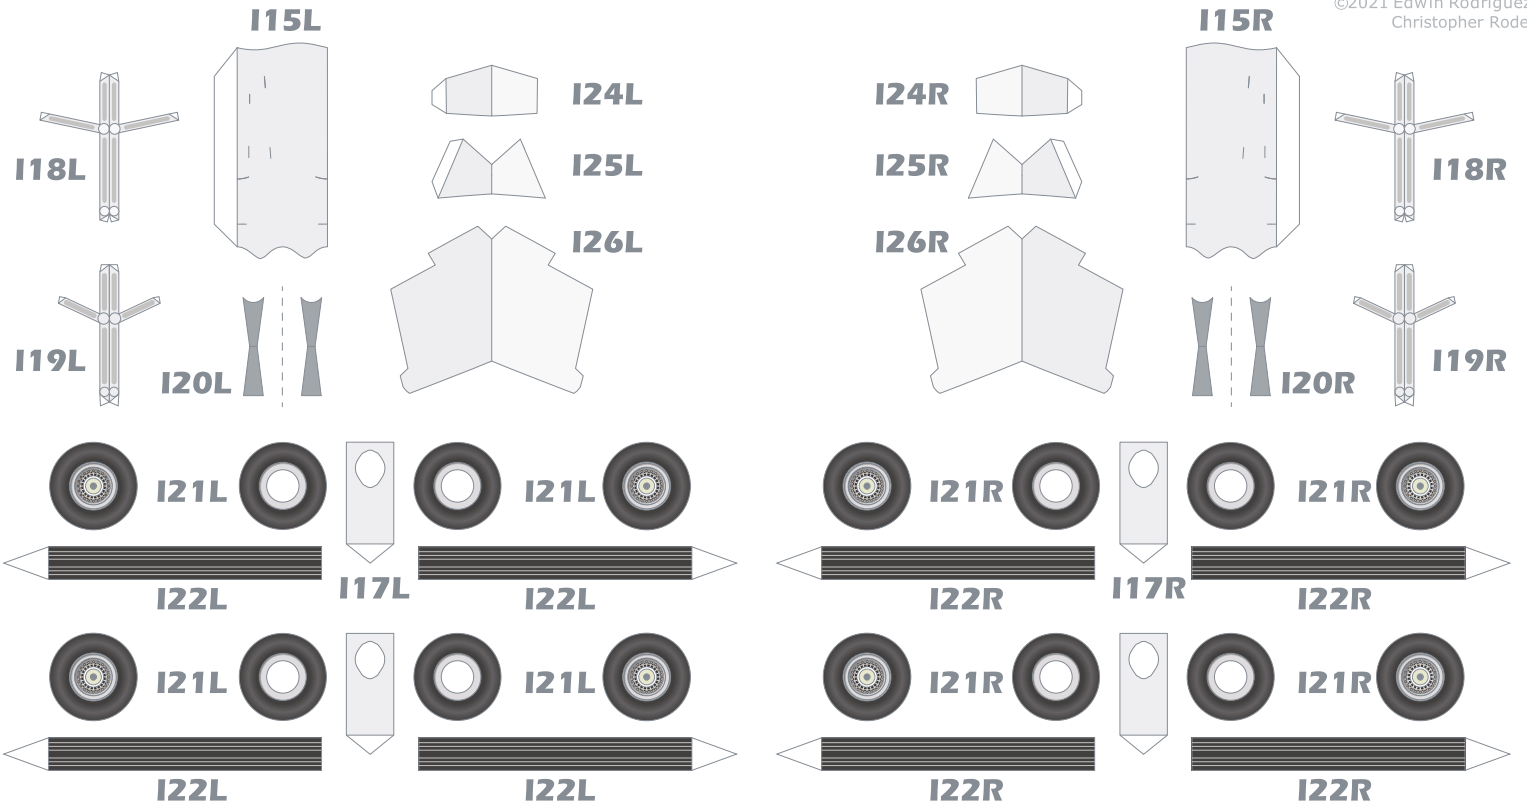

Blank space for 787-9 and 10 variants

Instructions

Scan

A14

A16L

C1

C11L

C12L

Blank space for 787-9 and 10 variants

C2

C11R

C12R

C3

C4

C8

C9

C5

C7

C10L

C10R

C6

J1L

J1R