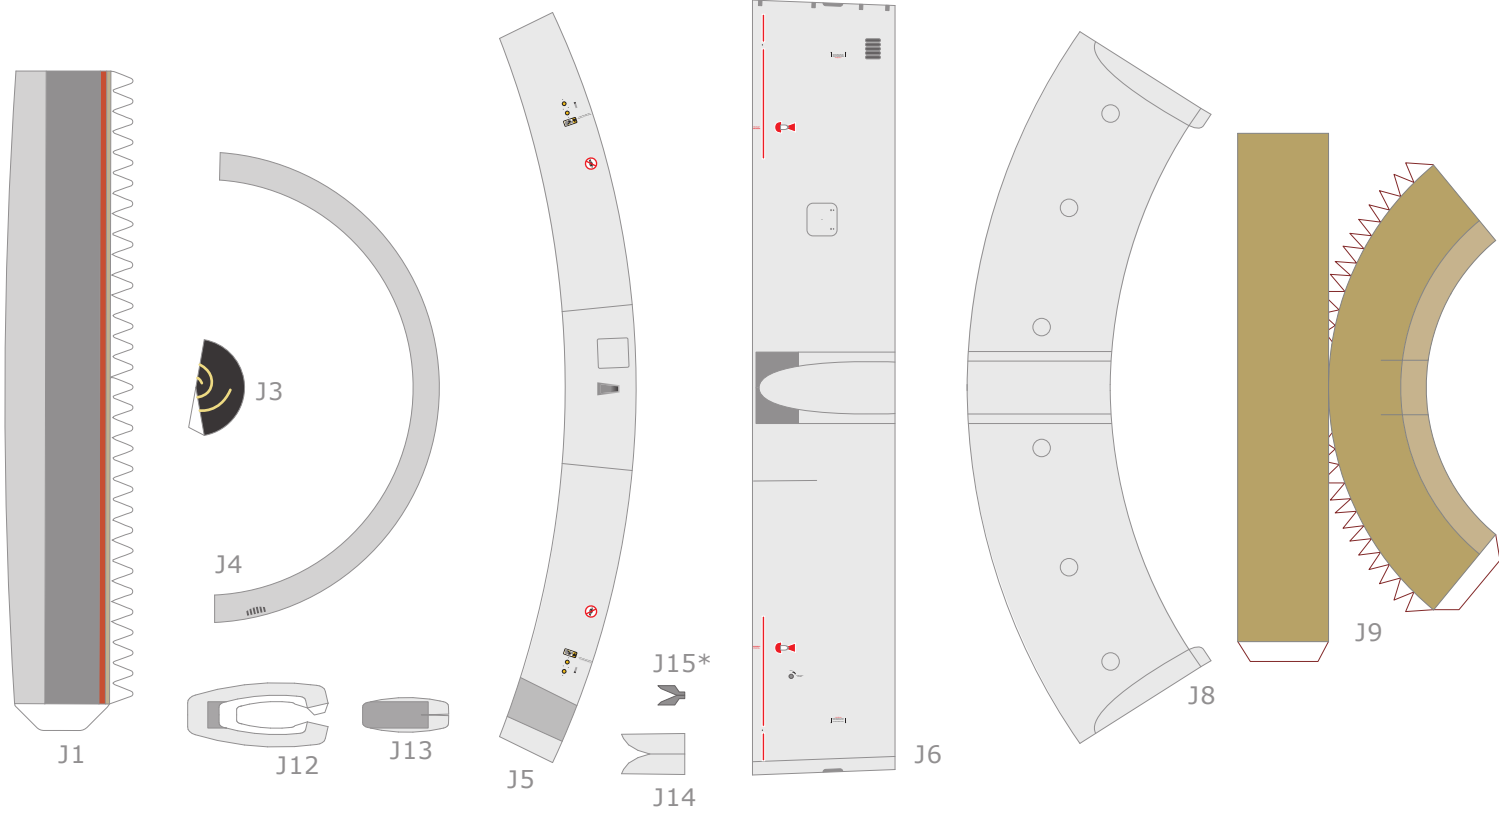

- B5* 
- B7* 
- B9* 
- B6* 
- B8* 
- B10* 

D9

E5

E4

E3

E2

E1

K2

K3

K4

M7

M4

M1

M2

M3

M5

M6

03

ORIGINAL MODEL DESIGNED BY EDWIN RODRIGUEZ

HERMERCRAFT

PLEASE DO NOT SELL THIS FILE | DESIGNED IN PALMARES, COSTA RICA