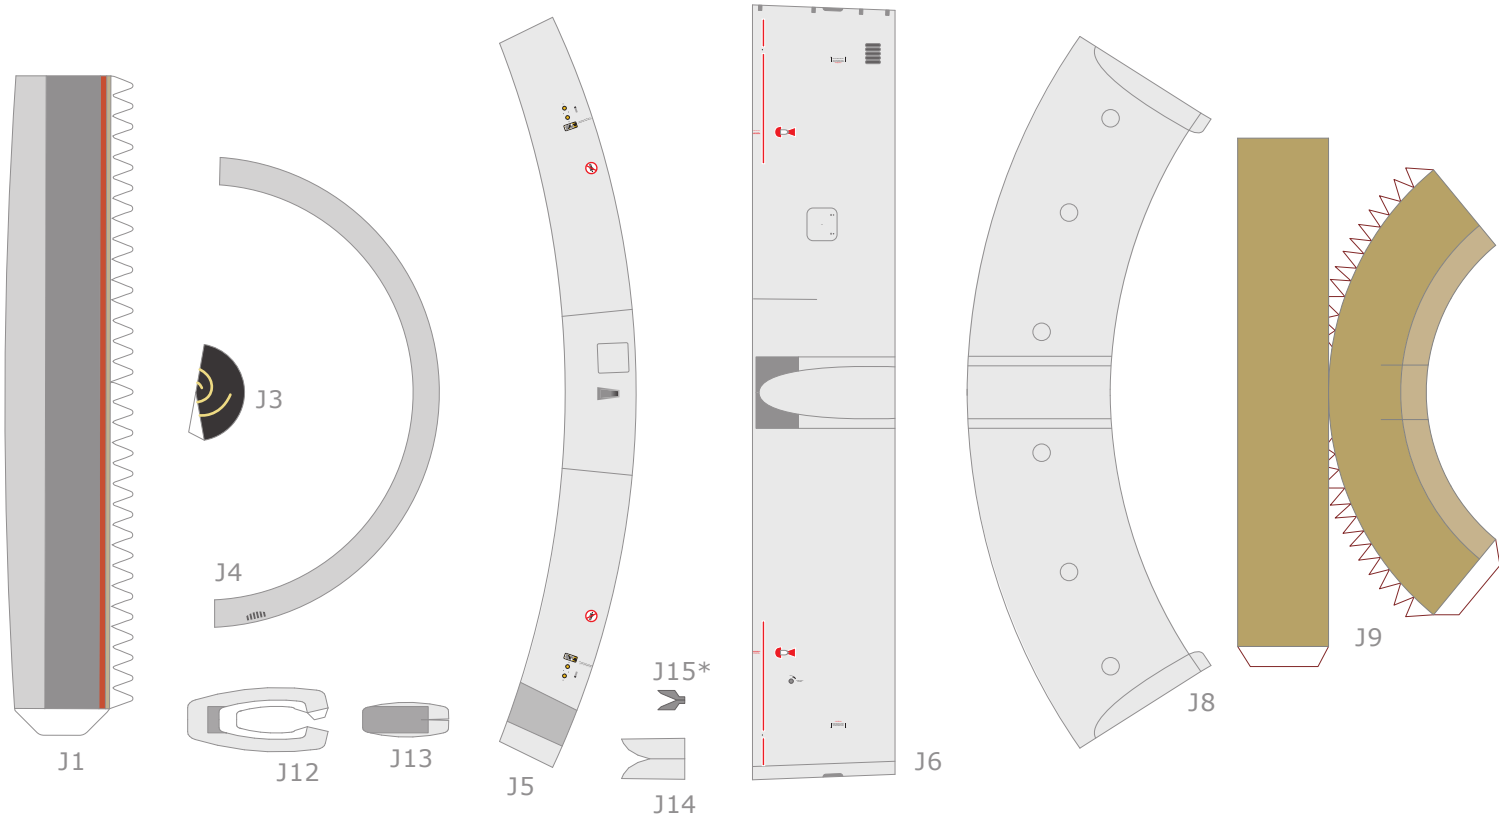

- B5* 
- B7* 
- B9* 
- B6* 
- B8* 
- B10* 

D9

E5

E4

E3

E2

E1

K2

K3

K4

M7

M4

M1

M2

M3

M5

M6

03

ORIGINAL MODEL DESIGNED BY EDWIN RODRIGUEZ

HERMERCRAFT

PLEASE DO NOT SELL THIS FILE | DESIGNED IN PALMARES, COSTA RICA