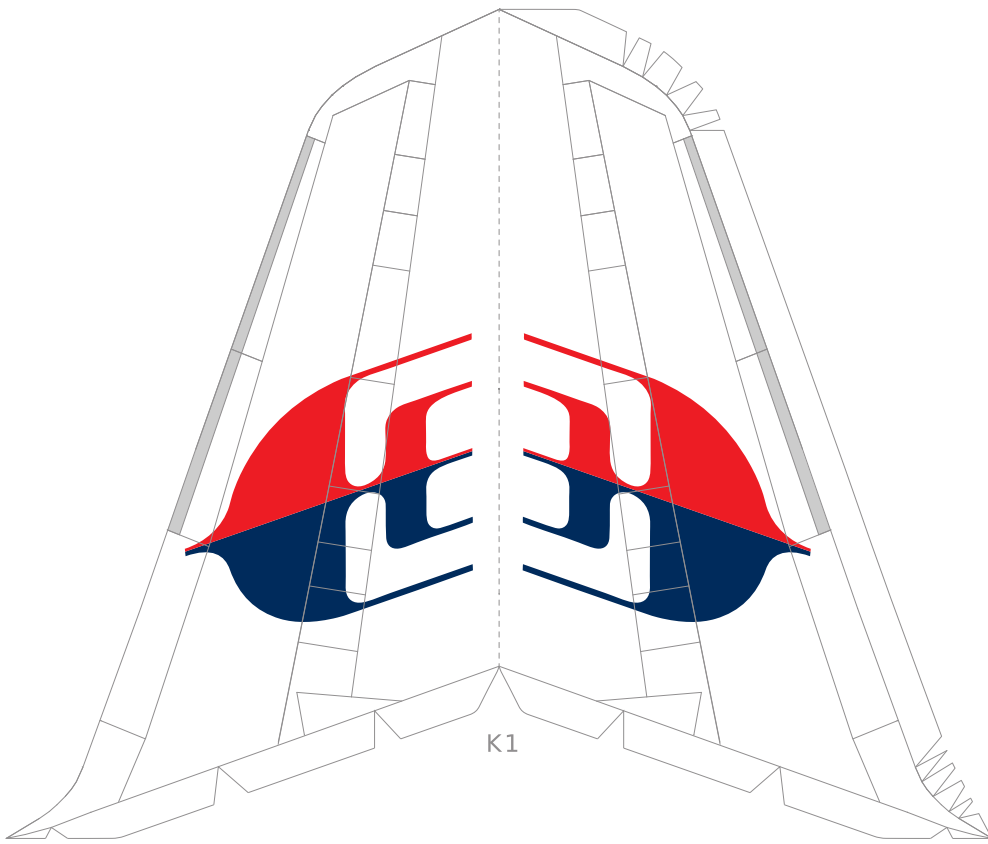

G8

G5

K2

K3

K4

M7

M1

M2

M3

M5

M6

O3

PLEASE DO NOT SELL THIS FILE | DESIGNED IN PALMARES, COSTA RICA

HERMERCRAFT

ORIGINAL MODEL DESIGNED BY EDWIN RODRIGUEZ

This block contains a large rectangular area with a white background. At the top left, the label 'O3' is present. The text 'PLEASE DO NOT SELL THIS FILE | DESIGNED IN PALMARES, COSTA RICA' is written vertically on the left side. In the center, the word 'HERMERCRAFT' is written vertically, enclosed in a red dashed-line border. On the right side, the text 'ORIGINAL MODEL DESIGNED BY EDWIN RODRIGUEZ' is written vertically.