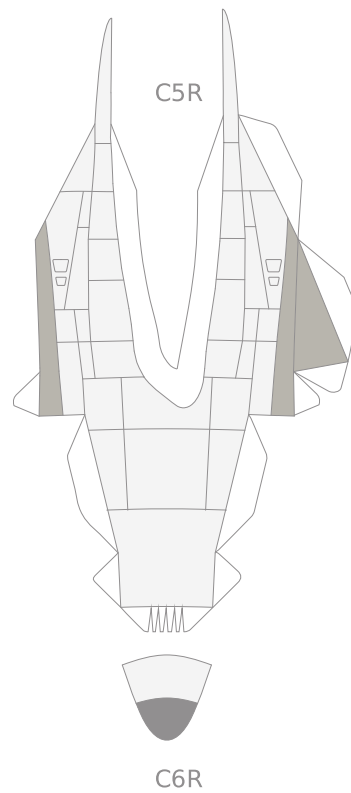

- B5\* 
- B7\* 
- B9\* 
- B6\* 
- B8\* 
- B10\* 

B3

B13

B2

B1

B12R

B11

B12L

M3

M5

M6

O3

PLEASE DO NOT SELL THIS FILE | DESIGNED IN PALMARES, COSTA RICA

HERMERCRAFT

ORIGINAL MODEL DESIGNED BY EDWIN RODRIGUEZ

This block contains a large rectangular area with a white background. At the top left, the label 'O3' is present. The text 'PLEASE DO NOT SELL THIS FILE | DESIGNED IN PALMARES, COSTA RICA' is written vertically on the left side. In the center, the word 'HERMERCRAFT' is written vertically, enclosed in a red dashed-line border. On the right side, the text 'ORIGINAL MODEL DESIGNED BY EDWIN RODRIGUEZ' is written vertically.