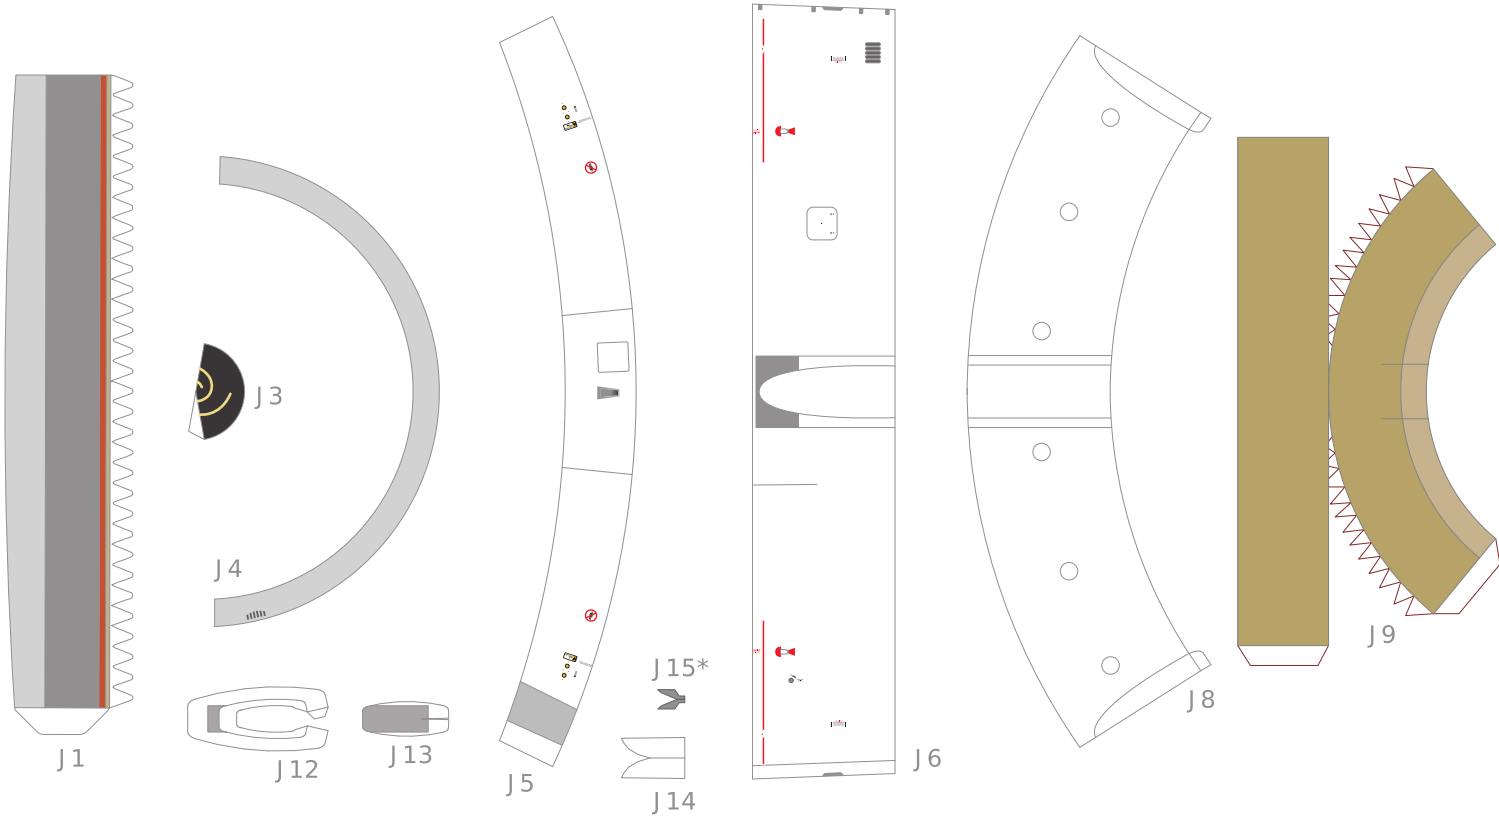

G8

G5

K2

K3

K4

M7

M1

M2

M3

M5

M6

O3

PLEASE DO NOT SELL THIS FILE | DESIGNED IN PALMARES, COSTA RICA

HERMERCRAFT

ORIGINAL MODEL DESIGNED BY EDWIN RODRIGUEZ

This block contains a large rectangular area with a white background. At the top left, the label 'O3' is present. The text 'PLEASE DO NOT SELL THIS FILE | DESIGNED IN PALMARES, COSTA RICA' is written vertically on the left side. In the center, the word 'HERMERCRAFT' is written vertically, enclosed in a red dashed-line border. On the right side, the text 'ORIGINAL MODEL DESIGNED BY EDWIN RODRIGUEZ' is written vertically.