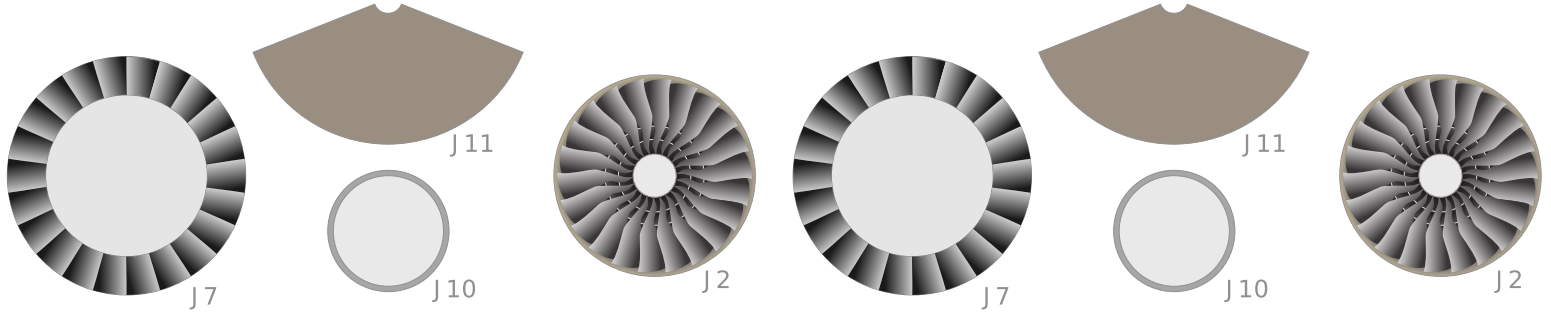

G8

G5

K2

K3

K4

M7

M1

M2

M3

M5

M6

O3

PLEASE DO NOT SELL THIS FILE | DESIGNED IN PALMARES, COSTA RICA

HERMERCRAFT

ORIGINAL MODEL DESIGNED BY EDWIN RODRIGUEZ

This block contains a large rectangular area with a white background. At the top left, the label 'O3' is present. The text 'PLEASE DO NOT SELL THIS FILE | DESIGNED IN PALMARES, COSTA RICA' is written vertically on the left side. In the center, the word 'HERMERCRAFT' is written vertically, enclosed in a red dashed-line border. On the right side, the text 'ORIGINAL MODEL DESIGNED BY EDWIN RODRIGUEZ' is written vertically.