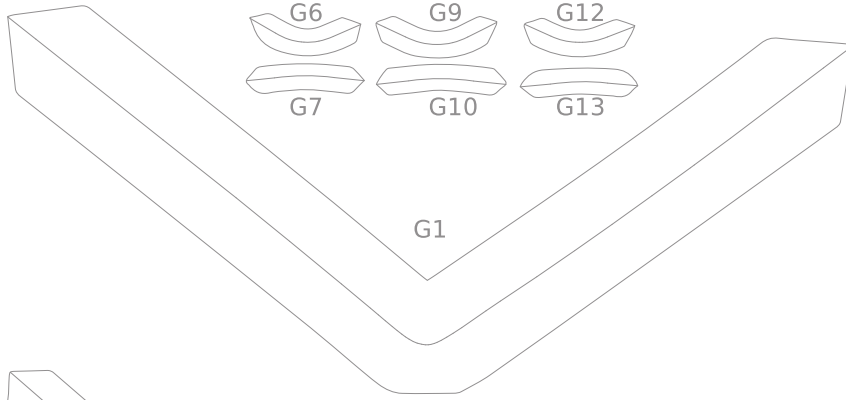

M3

M5

M6

O3

PLEASE DO NOT SELL THIS FILE | DESIGNED IN PALMARES, COSTA RICA

HERMERCRAFT

ORIGINAL MODEL DESIGNED BY EDWIN RODRIGUEZ

This block contains a large rectangular area with a white background. At the top left, the label 'O3' is present. The text 'PLEASE DO NOT SELL THIS FILE | DESIGNED IN PALMARES, COSTA RICA' is written vertically on the left side. In the center, the word 'HERMERCRAFT' is written vertically, enclosed in a red dashed-line border. On the right side, the text 'ORIGINAL MODEL DESIGNED BY EDWIN RODRIGUEZ' is written vertically.