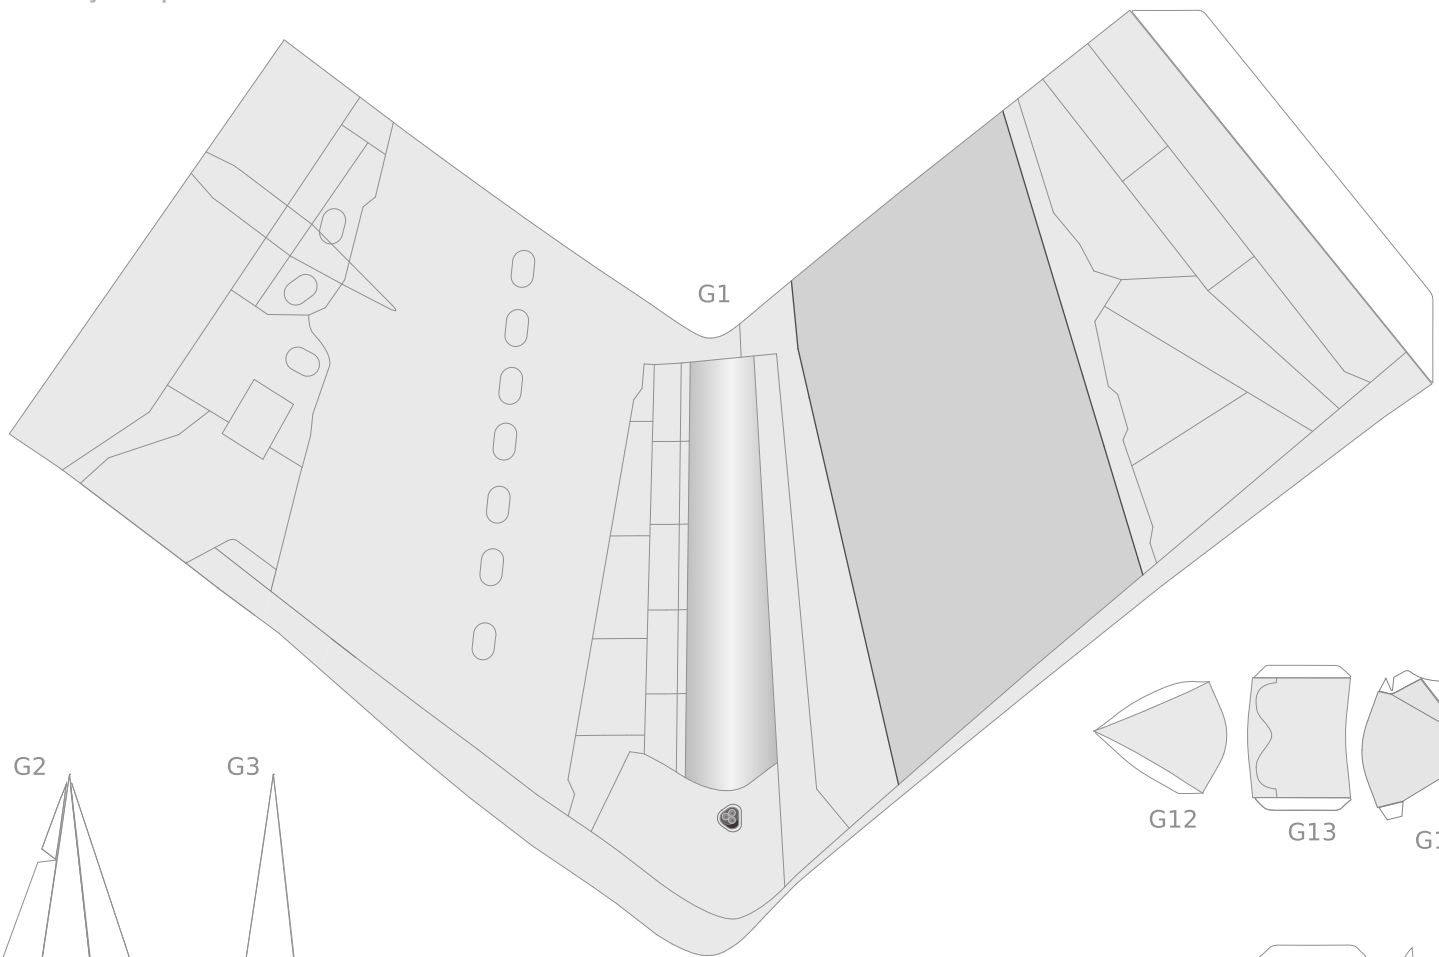

G2

G3

G4

G12

G13

G14

G9

G10

G11

G6

G7

G8

G5