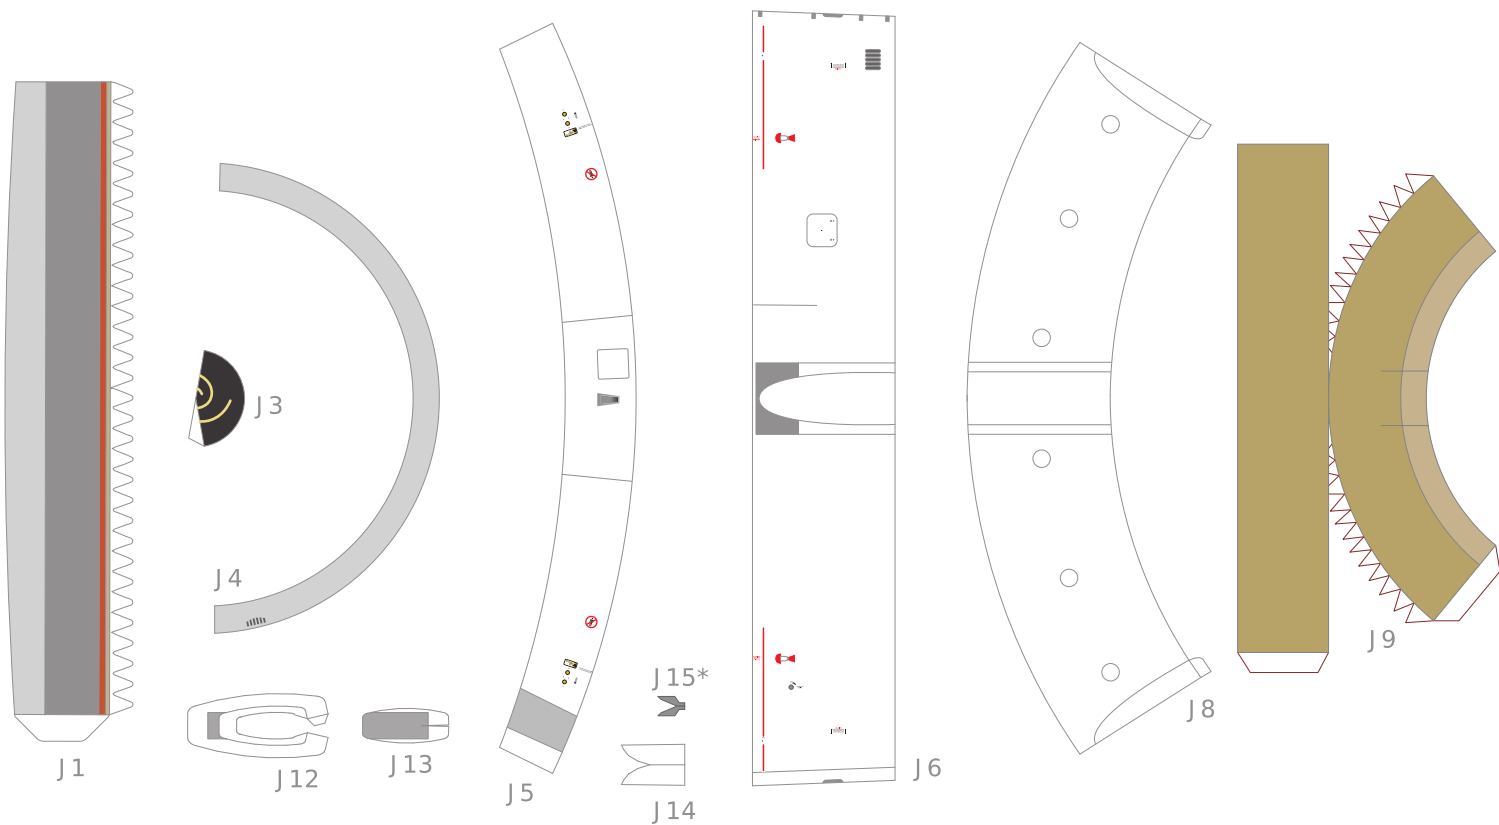

G8

G5

K2

K3

K4

M7

M1

M2

M3

M5

M6

O3

PLEASE DO NOT SELL THIS FILE | DESIGNED IN PALMARES, COSTA RICA

HERMERCRAFT

ORIGINAL MODEL DESIGNED BY EDWIN RODRIGUEZ

This block contains a large rectangular area with a white background. At the top left, the label 'O3' is present. The text 'PLEASE DO NOT SELL THIS FILE | DESIGNED IN PALMARES, COSTA RICA' is written vertically on the left side. In the center, the word 'HERMERCRAFT' is written vertically, enclosed in a red dashed-line border. On the right side, the text 'ORIGINAL MODEL DESIGNED BY EDWIN RODRIGUEZ' is written vertically.