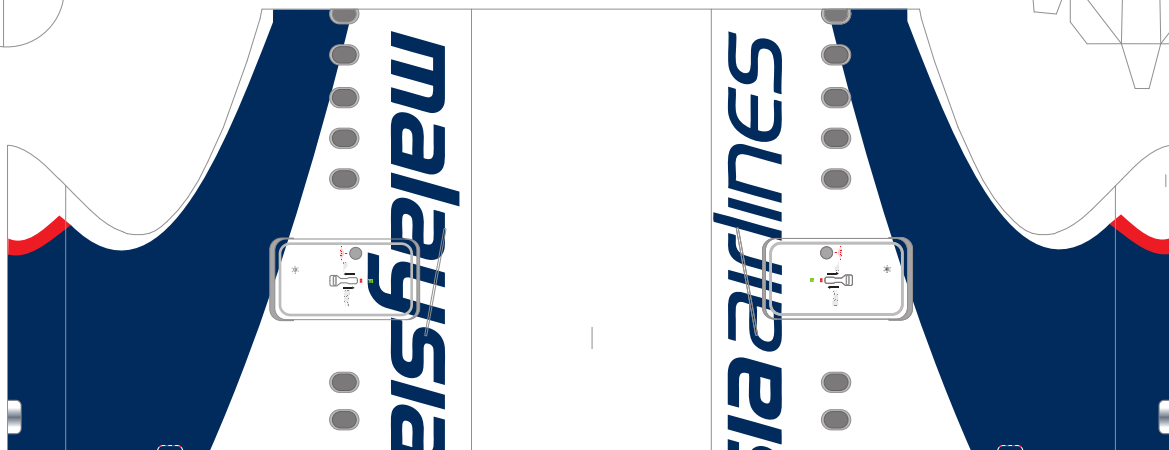

- B5\* 
- B7\* 
- B9\* 
- B6\* 
- B8\* 
- B10\* 

B3

B13

B2

B1

B12R

B11

B12L

M3

M5

M6

O3

PLEASE DO NOT SELL THIS FILE | DESIGNED IN PALMARES, COSTA RICA

HERMERCRAFT

ORIGINAL MODEL DESIGNED BY EDWIN RODRIGUEZ

This block contains a large rectangular area with a white background. At the top left, the label 'O3' is present. The text 'PLEASE DO NOT SELL THIS FILE | DESIGNED IN PALMARES, COSTA RICA' is written vertically on the left side. In the center, the word 'HERMERCRAFT' is written vertically, enclosed in a red dashed-line border. On the right side, the text 'ORIGINAL MODEL DESIGNED BY EDWIN RODRIGUEZ' is written vertically.