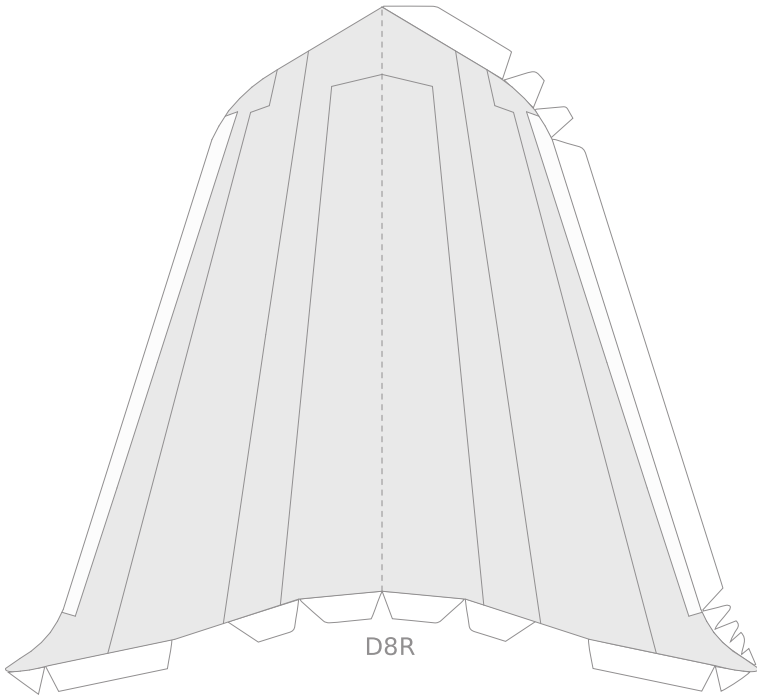

- B5\* 
- B7\* 
- B9\* 
- B6\* 
- B8\* 
- B10\* 

B3

B13

B2

B1

B12R

B11

B12L

M3

M5

M6

O3

PLEASE DO NOT SELL THIS FILE | DESIGNED IN PALMARES, COSTA RICA

HERMERCRAFT

ORIGINAL MODEL DESIGNED BY EDWIN RODRIGUEZ

This block contains a large rectangular area with a white background. At the top left, the label 'O3' is present. The text 'PLEASE DO NOT SELL THIS FILE | DESIGNED IN PALMARES, COSTA RICA' is written vertically on the left side. In the center, the word 'HERMERCRAFT' is written vertically, enclosed in a red dashed-line border. On the right side, the text 'ORIGINAL MODEL DESIGNED BY EDWIN RODRIGUEZ' is written vertically.