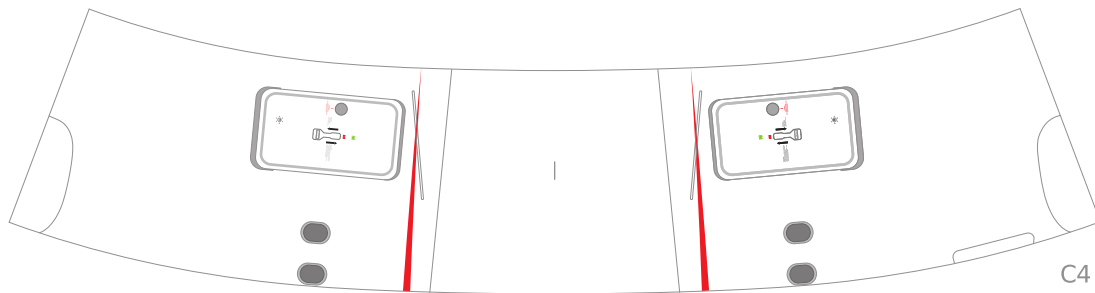

- B5\* 
- B7\* 
- B9\* 
- B6\* 
- B8\* 
- B10\* 

B3

B13

B2

B1

B12R

B11

B12L

M3

M5

M6

O3

PLEASE DO NOT SELL THIS FILE | DESIGNED IN PALMARES, COSTA RICA

HERMERCRAFT

ORIGINAL MODEL DESIGNED BY EDWIN RODRIGUEZ

This block contains a large rectangular area with a white background. At the top left, the label 'O3' is present. The text 'PLEASE DO NOT SELL THIS FILE | DESIGNED IN PALMARES, COSTA RICA' is written vertically on the left side. In the center, the word 'HERMERCRAFT' is written vertically, enclosed in a red dashed-line border. On the right side, the text 'ORIGINAL MODEL DESIGNED BY EDWIN RODRIGUEZ' is written vertically.