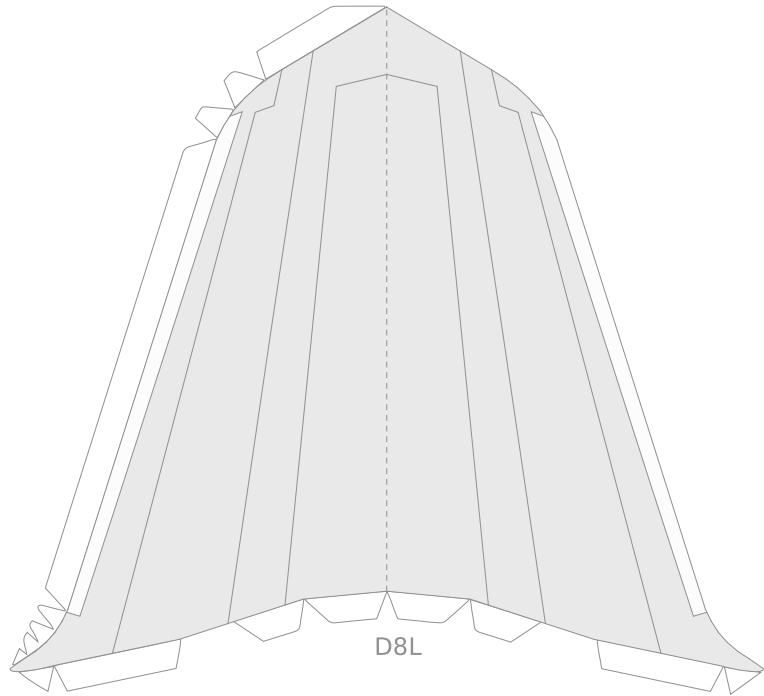

- B5\* 
- B7\* 
- B9\* 
- B6\* 
- B8\* 
- B10\* 

B3

B13

B2

B1

B12R

B11

B12L

M3

M5

M6

O3

PLEASE DO NOT SELL THIS FILE | DESIGNED IN PALMARES, COSTA RICA

HERMERCRAFT

ORIGINAL MODEL DESIGNED BY EDWIN RODRIGUEZ

This block contains a large rectangular area with a white background. At the top left, the label 'O3' is present. The text 'PLEASE DO NOT SELL THIS FILE | DESIGNED IN PALMARES, COSTA RICA' is written vertically on the left side. In the center, the word 'HERMERCRAFT' is written vertically, enclosed in a red dashed-line border. On the right side, the text 'ORIGINAL MODEL DESIGNED BY EDWIN RODRIGUEZ' is written vertically.