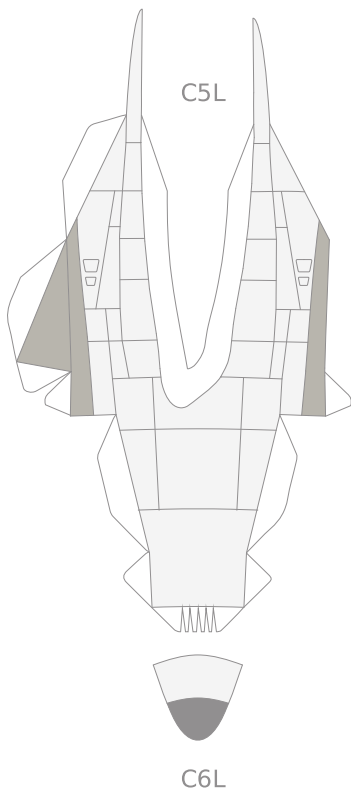

- B5\* 
- B7\* 
- B9\* 
- B6\* 
- B8\* 
- B10\* 

B3

B13

B2

B1

B12R

B11

B12L

M3

M5

M6

O3

PLEASE DO NOT SELL THIS FILE | DESIGNED IN PALMARES, COSTA RICA

HERMERCRAFT

ORIGINAL MODEL DESIGNED BY EDWIN RODRIGUEZ

This block contains a large rectangular area with a white background. At the top left, the label 'O3' is present. The text 'PLEASE DO NOT SELL THIS FILE | DESIGNED IN PALMARES, COSTA RICA' is written vertically on the left side. In the center, the word 'HERMERCRAFT' is written vertically, enclosed in a red dashed-line border. On the right side, the text 'ORIGINAL MODEL DESIGNED BY EDWIN RODRIGUEZ' is written vertically.