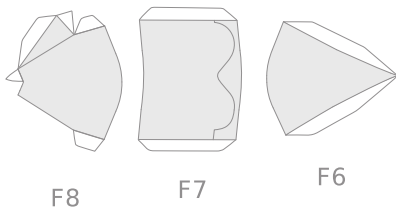

- B5\* 
- B7\* 
- B9\* 
- B6\* 
- B8\* 
- B10\* 

B3

B13

B2

B1

B12R

B11

B12L

E5

E4

E3

E2

E1

G2

G3

G4

G12

G13

G14

G9

G10

G11

G6

G7

M3

M5

M6

O3

PLEASE DO NOT SELL THIS FILE | DESIGNED IN PALMARES, COSTA RICA

HERMERCRAFT

ORIGINAL MODEL DESIGNED BY EDWIN RODRIGUEZ

This block contains a large rectangular area with a white background. At the top left, the label 'O3' is present. The text 'PLEASE DO NOT SELL THIS FILE | DESIGNED IN PALMARES, COSTA RICA' is written vertically on the left side. In the center, the word 'HERMERCRAFT' is written vertically, enclosed in a red dashed-line border. On the right side, the text 'ORIGINAL MODEL DESIGNED BY EDWIN RODRIGUEZ' is written vertically.