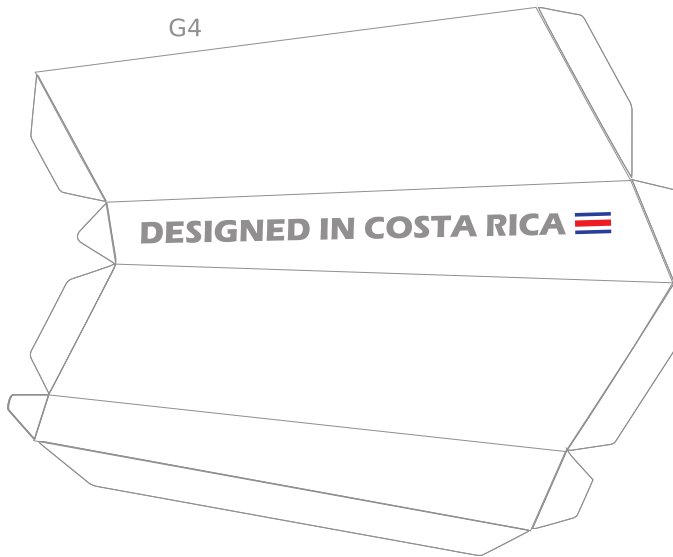

G4

G12

G13

G14