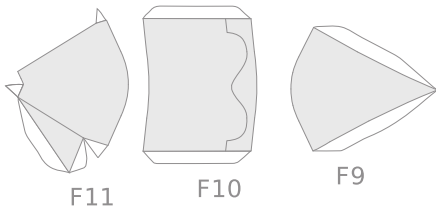

- B5\* 
- B7\* 
- B9\* 
- B6\* 
- B8\* 
- B10\* 

B3

B13

B2

B1

B12R

B11

B12L

E5

E4

E3

E2

E1

G2

G3

G4

G12

G13

G14

G9

G10

G11

G6

G7

M3

M5

M6

O3

PLEASE DO NOT SELL THIS FILE | DESIGNED IN PALMARES, COSTA RICA

HERMERCRAFT

ORIGINAL MODEL DESIGNED BY EDWIN RODRIGUEZ

This block contains a large rectangular area with a white background. At the top left, the label 'O3' is present. The text 'PLEASE DO NOT SELL THIS FILE | DESIGNED IN PALMARES, COSTA RICA' is written vertically on the left side. In the center, the word 'HERMERCRAFT' is written vertically, enclosed in a red dashed-line border. On the right side, the text 'ORIGINAL MODEL DESIGNED BY EDWIN RODRIGUEZ' is written vertically.