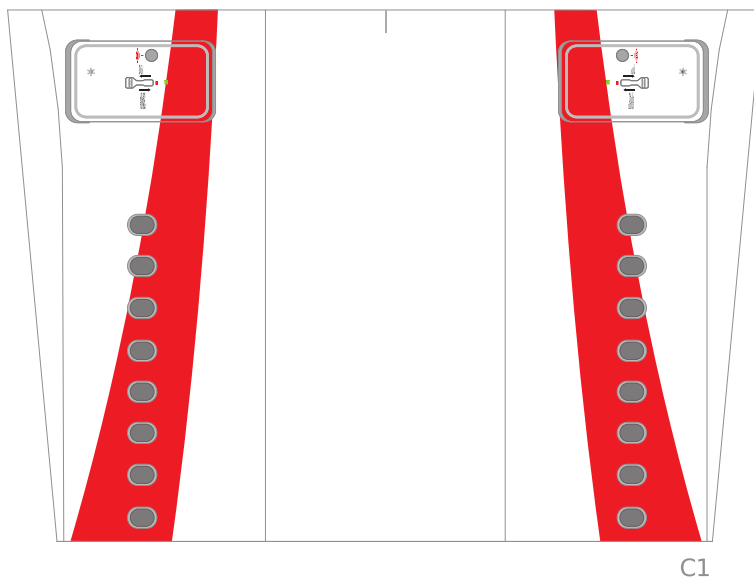

- B5\* 
- B7\* 
- B9\* 
- B6\* 
- B8\* 
- B10\* 

B3

B13

B2

B1

B12R

B11

B12L

M3

M5

M6

O3

PLEASE DO NOT SELL THIS FILE | DESIGNED IN PALMARES, COSTA RICA

HERMERCRAFT

ORIGINAL MODEL DESIGNED BY EDWIN RODRIGUEZ

This block contains a large rectangular area with a white background. At the top left, the label 'O3' is present. The text 'PLEASE DO NOT SELL THIS FILE | DESIGNED IN PALMARES, COSTA RICA' is written vertically on the left side. In the center, the word 'HERMERCRAFT' is written vertically, enclosed in a red dashed-line border. On the right side, the text 'ORIGINAL MODEL DESIGNED BY EDWIN RODRIGUEZ' is written vertically.