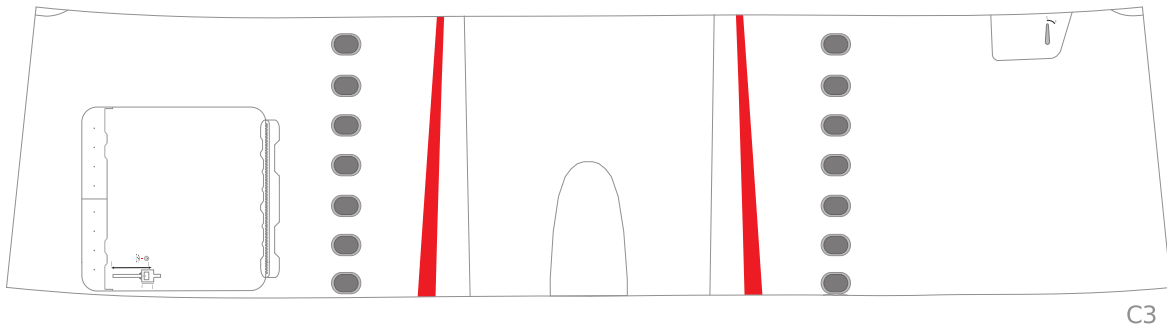

- B5\* 
- B7\* 
- B9\* 
- B6\* 
- B8\* 
- B10\* 

B3

B13

B2

B1

B12R

B11

B12L

M3

M5

M6

O3

PLEASE DO NOT SELL THIS FILE | DESIGNED IN PALMARES, COSTA RICA

HERMERCRAFT

ORIGINAL MODEL DESIGNED BY EDWIN RODRIGUEZ

This block contains a large rectangular area with a white background. At the top left, the label 'O3' is present. The text 'PLEASE DO NOT SELL THIS FILE | DESIGNED IN PALMARES, COSTA RICA' is written vertically on the left side. In the center, the word 'HERMERCRAFT' is written vertically, enclosed in a red dashed-line border. On the right side, the text 'ORIGINAL MODEL DESIGNED BY EDWIN RODRIGUEZ' is written vertically.