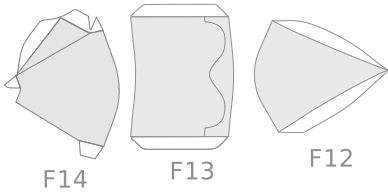

- B5\* 
- B7\* 
- B9\* 
- B6\* 
- B8\* 
- B10\* 

B3

B13

B2

B1

B12R

B11

B12L

E5

E4

E3

E2

E1

G2

G3

G4

G12

G13

G14

G9

G10

G11

G6

G7

M3

M5

M6

O3

PLEASE DO NOT SELL THIS FILE | DESIGNED IN PALMARES, COSTA RICA

HERMERCRAFT

ORIGINAL MODEL DESIGNED BY EDWIN RODRIGUEZ

This block contains a large rectangular area with a white background. At the top left, the label 'O3' is present. The text 'PLEASE DO NOT SELL THIS FILE | DESIGNED IN PALMARES, COSTA RICA' is written vertically on the left side. In the center, the word 'HERMERCRAFT' is written vertically, enclosed in a red dashed-line border. On the right side, the text 'ORIGINAL MODEL DESIGNED BY EDWIN RODRIGUEZ' is written vertically.