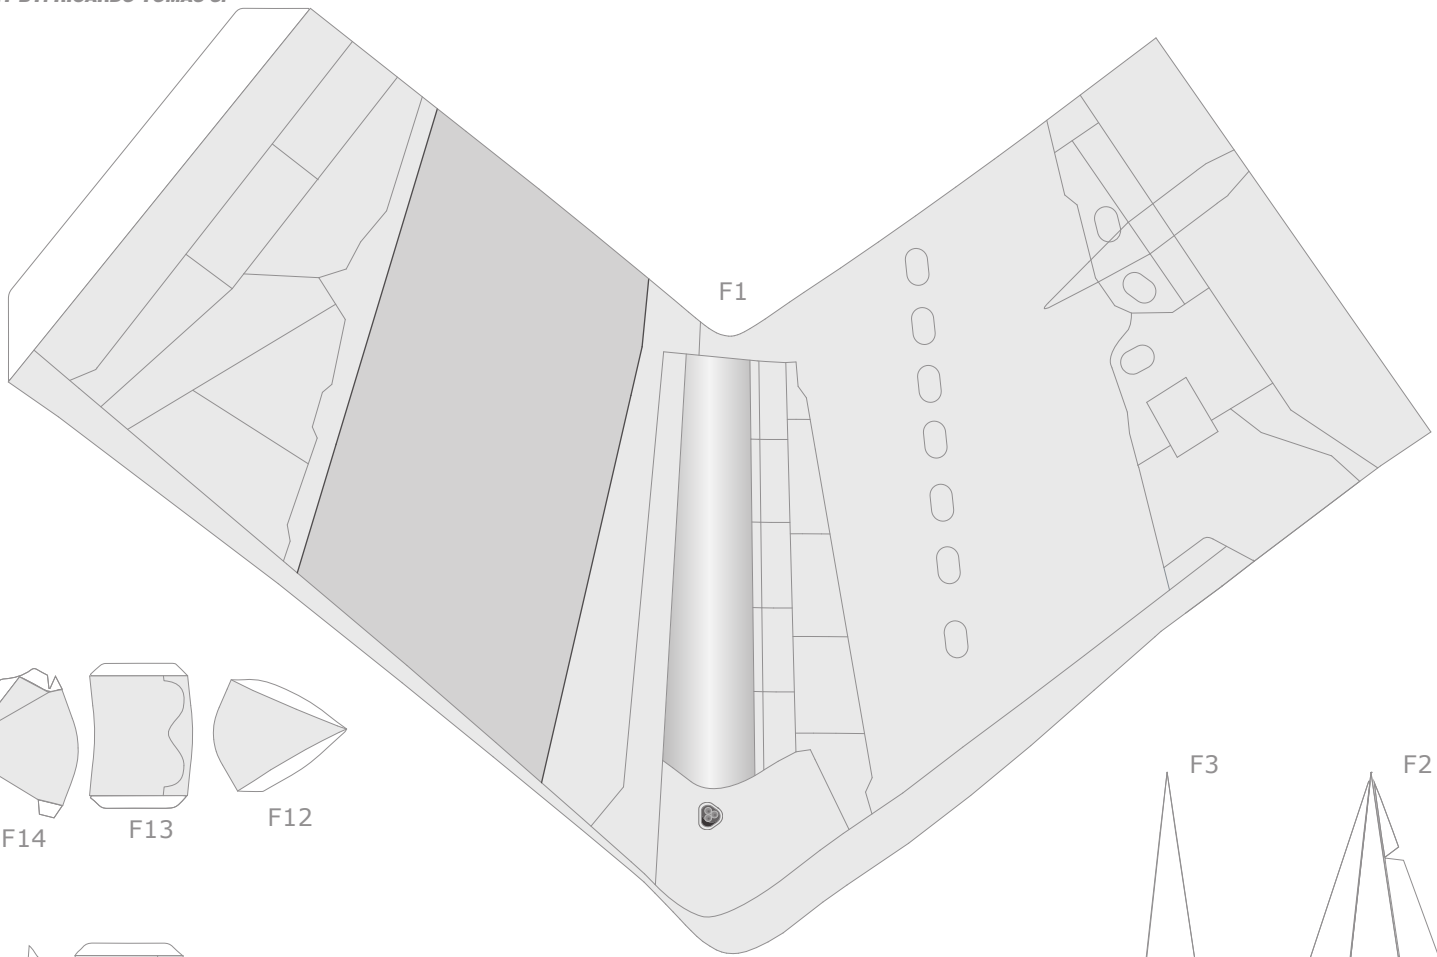

F4

F3

F2

F14

F13

F12