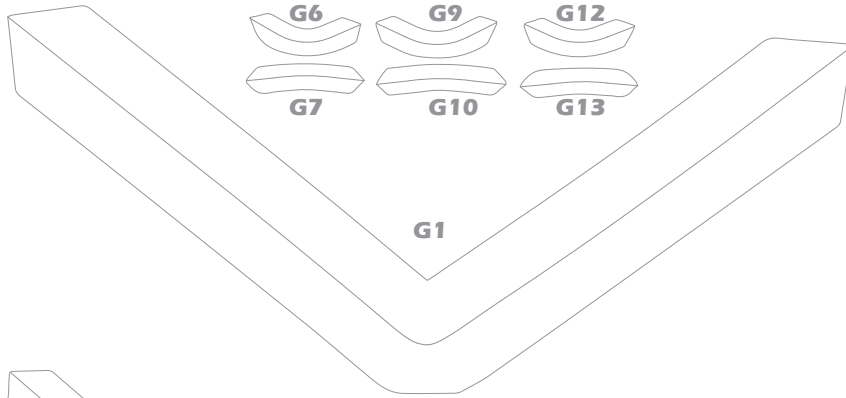

M5

13

M6

14

O3

PLEASE DO NOT SELL THIS FILE | DESIGNED IN PALMARES, COSTA RICA

HERMERCRAFT

ORIGINAL MODEL DESIGNED BY EDWIN RODRIGUEZ