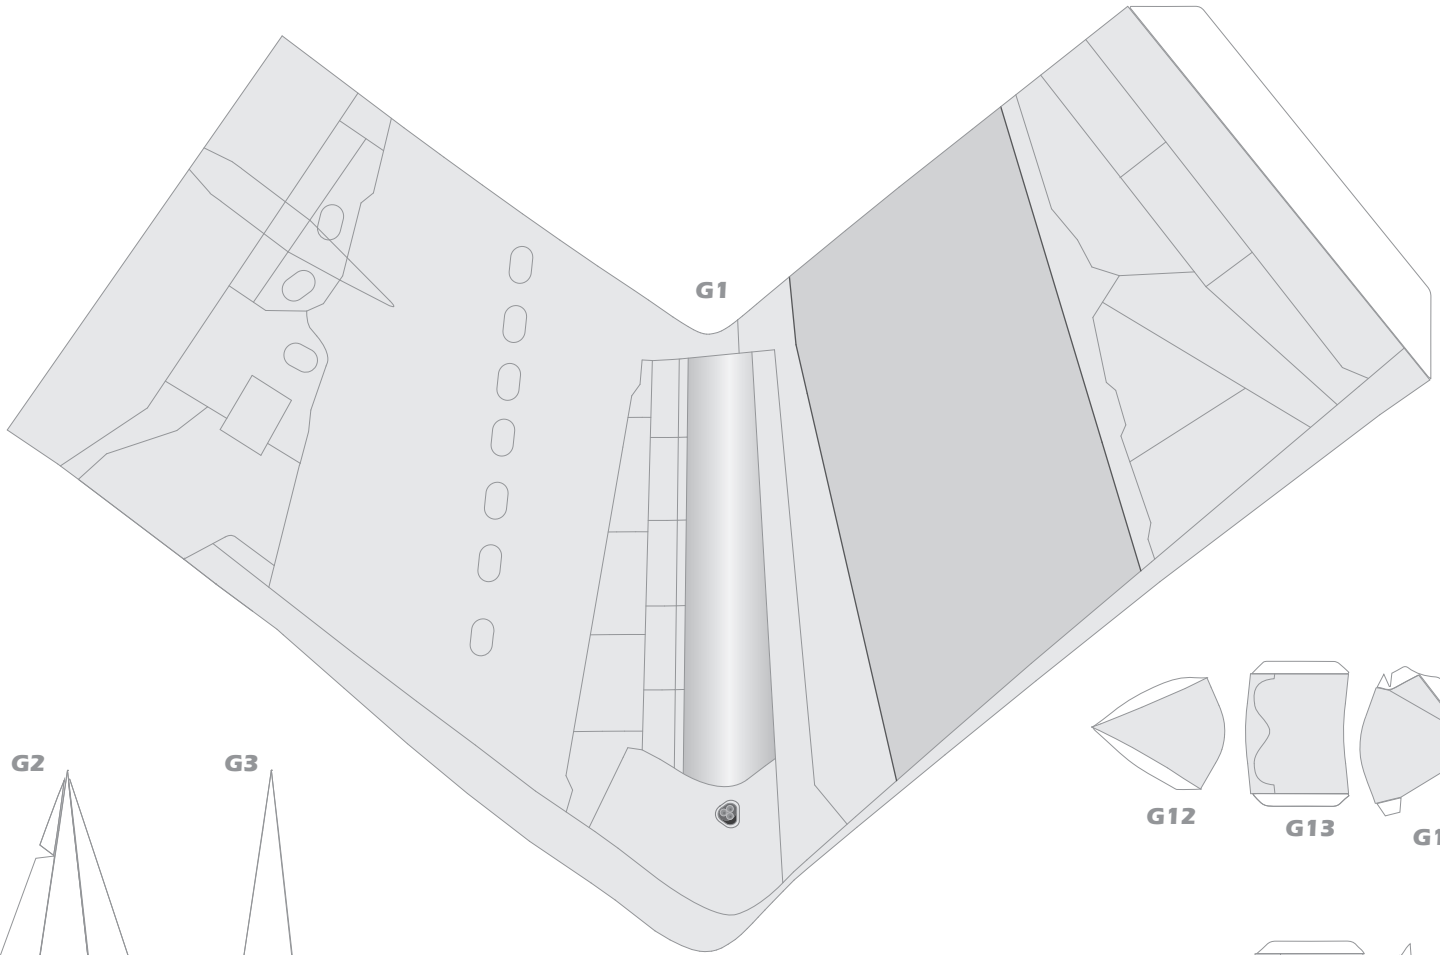

G1

G12

G13

G14

G2

G3

G4

DESIGNED IN COSTA RICA

G9

G10

G11

G6

G7

G8

G5