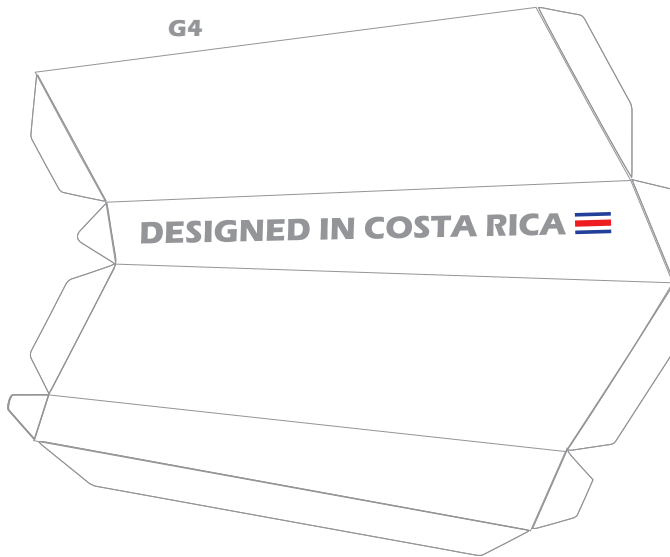

G14

G2

G3

G4

DESIGNED IN COSTA RICA 

G9

G10

G11

M5

13

M6

14

O3

PLEASE DO NOT SELL THIS FILE | DESIGNED IN PALMARES, COSTA RICA

HERMERCRAFT

ORIGINAL MODEL DESIGNED BY EDWIN RODRIGUEZ