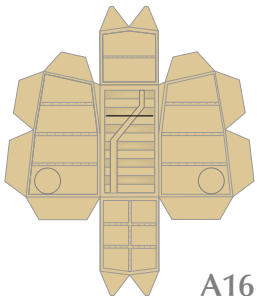

Authentic Repaint