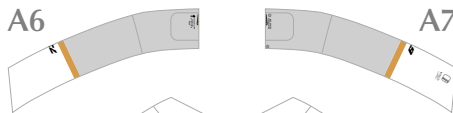

Authentic Repaint