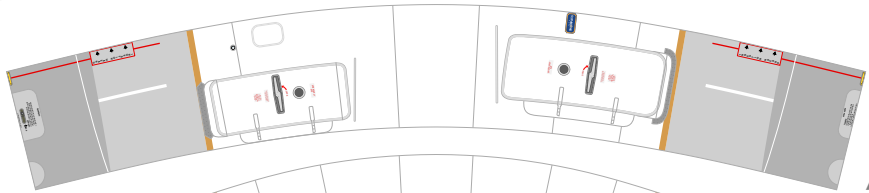

Authentic Repaint