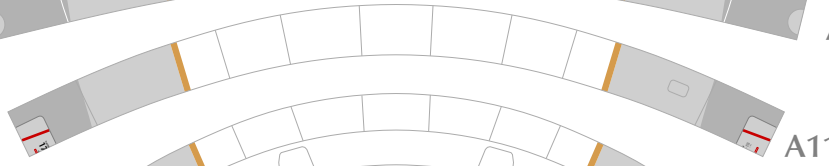

Authentic Repaint