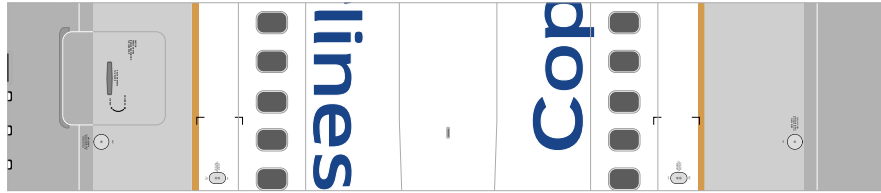

Authentic Repaint