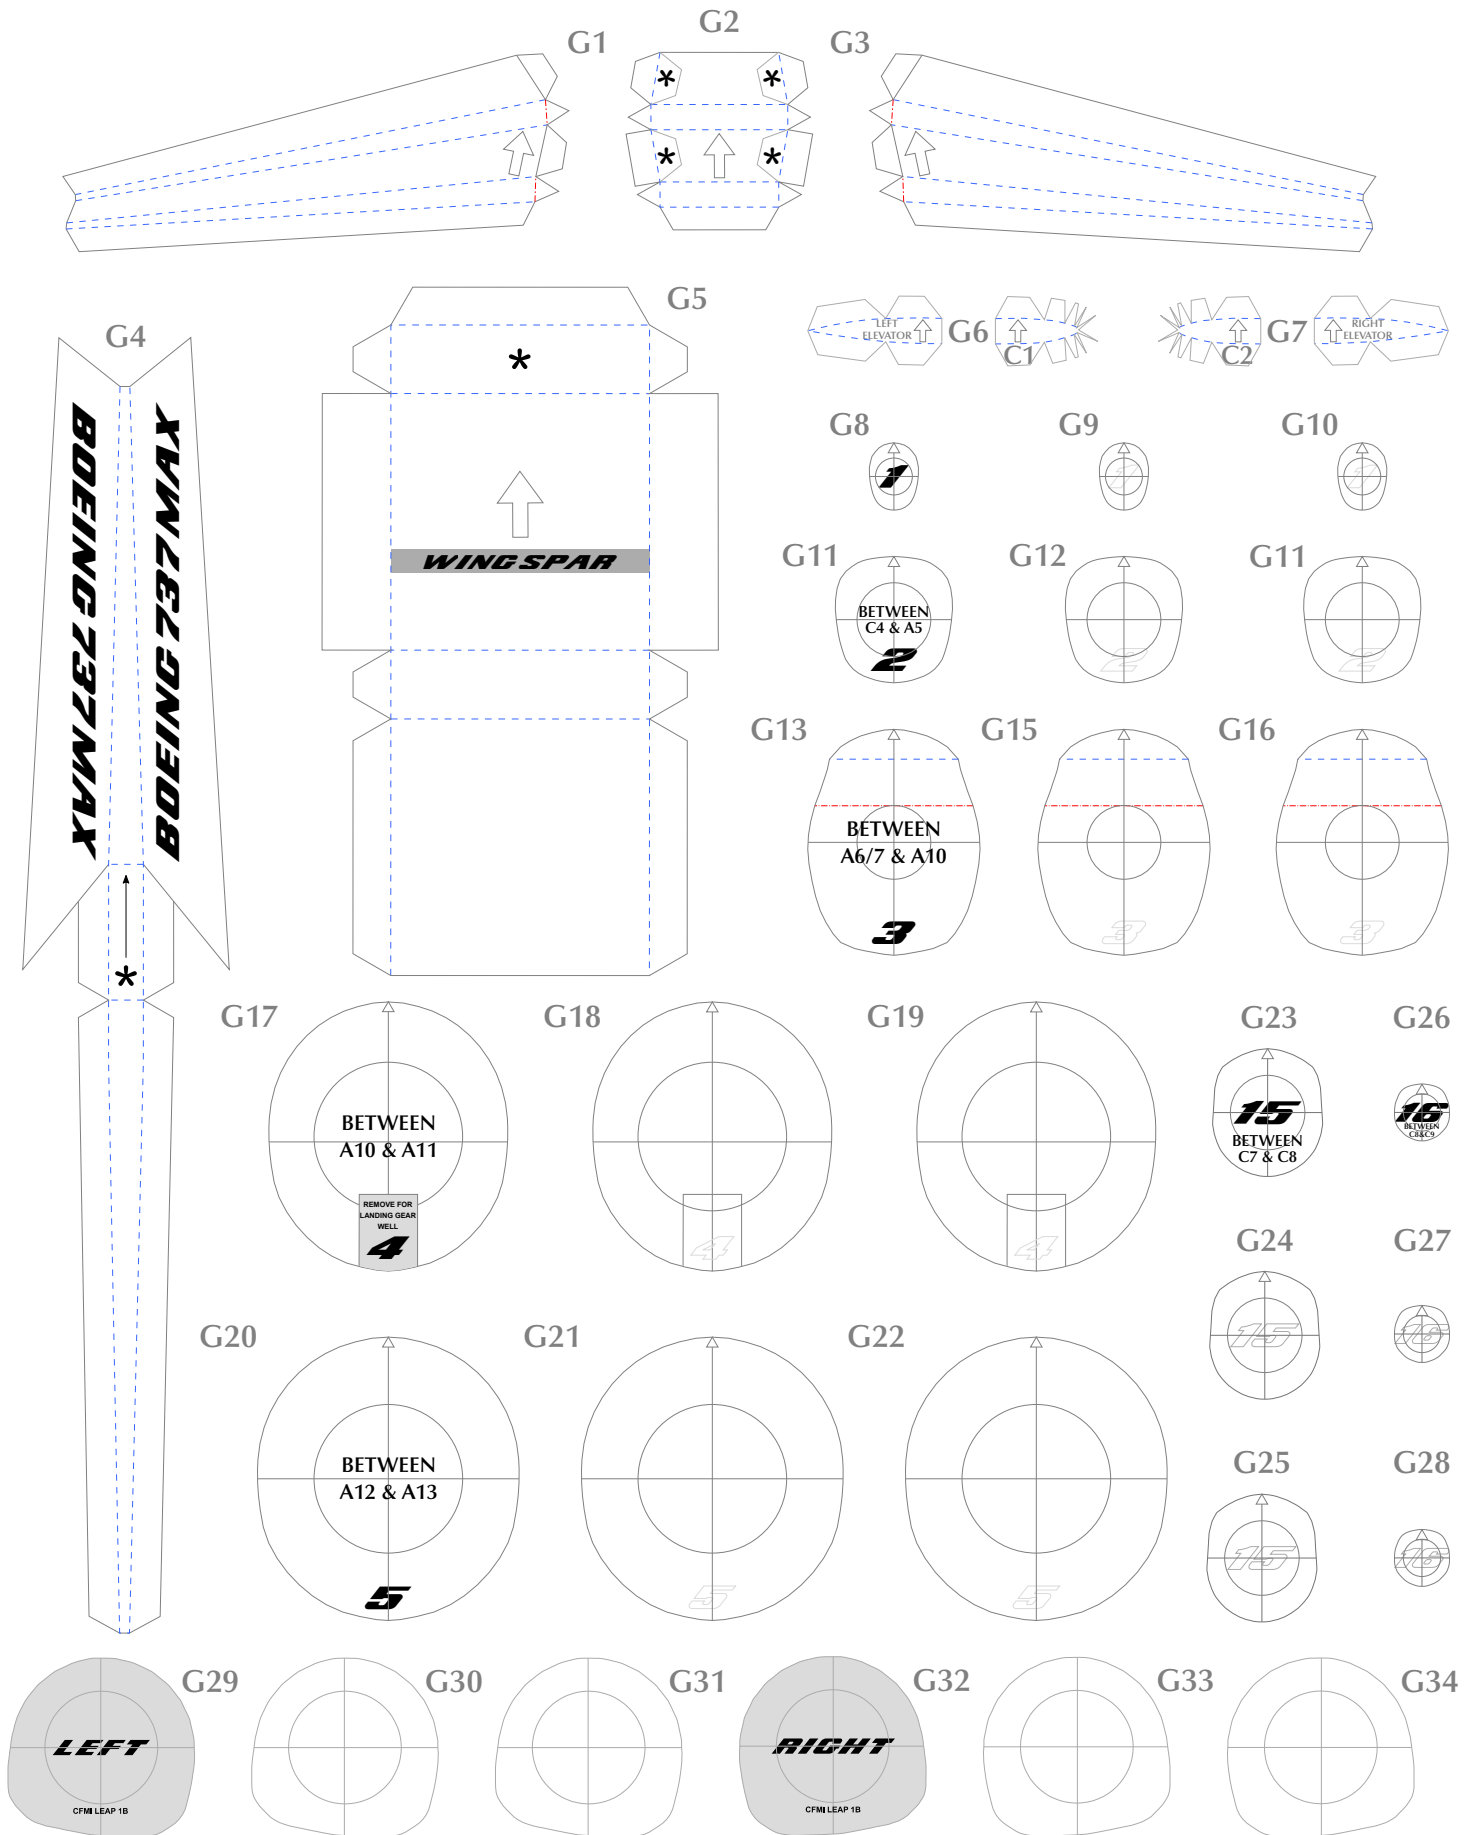

D20R

Authentic Repaint

Authentic Repaint

Authentic Repaint

By Mario Solorzano

Authentic Repaint

I3

I5