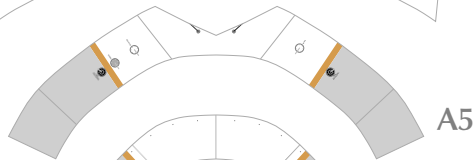

Authentic Repaint