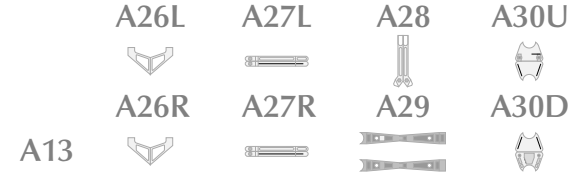

Authentic Repaint