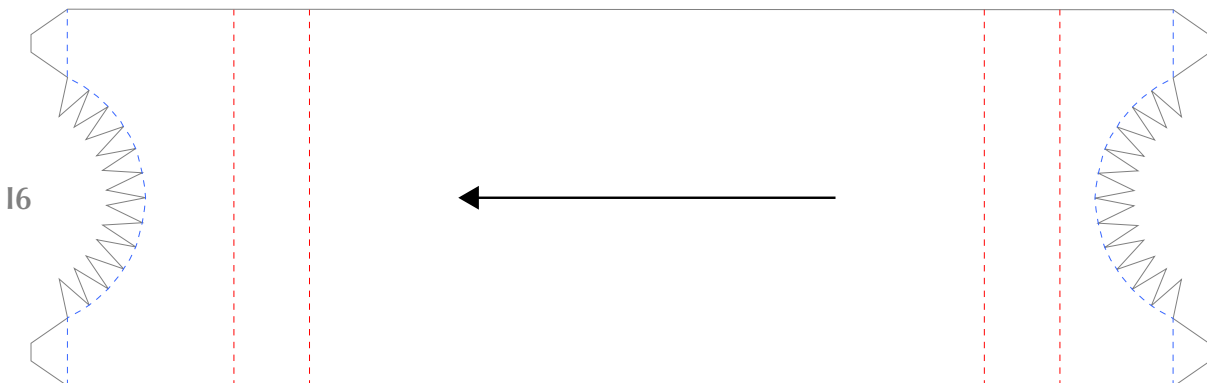

I3

I5

I4

CITYCRAFT
PAPERMODELS

WARNING:
CHOKING HAZARD - Small parts
not for children under 5 years

© 2022 CityCraft All Rights Reserved
Model designed by (Mario Solorzano)
<https://citycraftpapermodels.wixsite.com/citycraft>

**THIS MODELS IS FREE!!
PLEASE DO NOT SELL THE FILE!!**