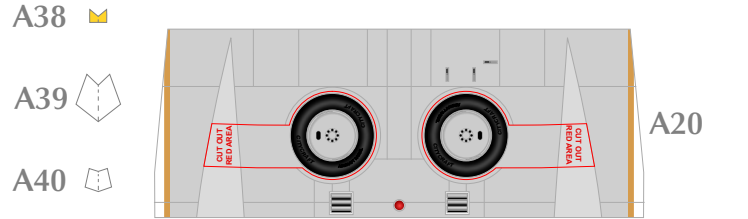

Authentic Repaint