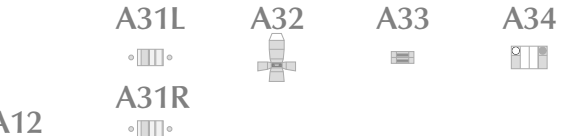

Authentic Repaint