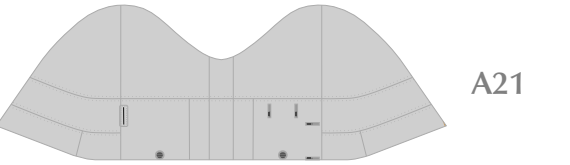

Authentic Repaint