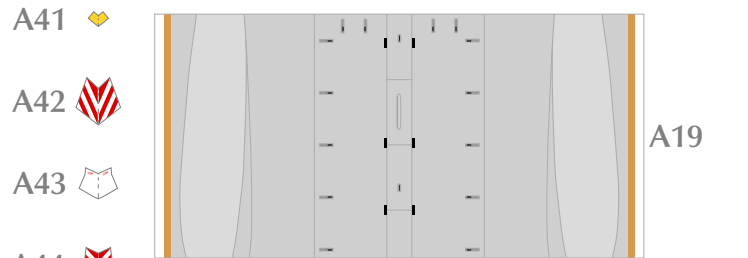

Authentic Repaint