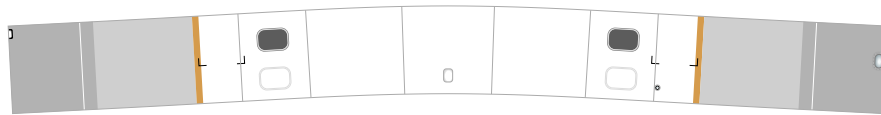

Authentic Repaint