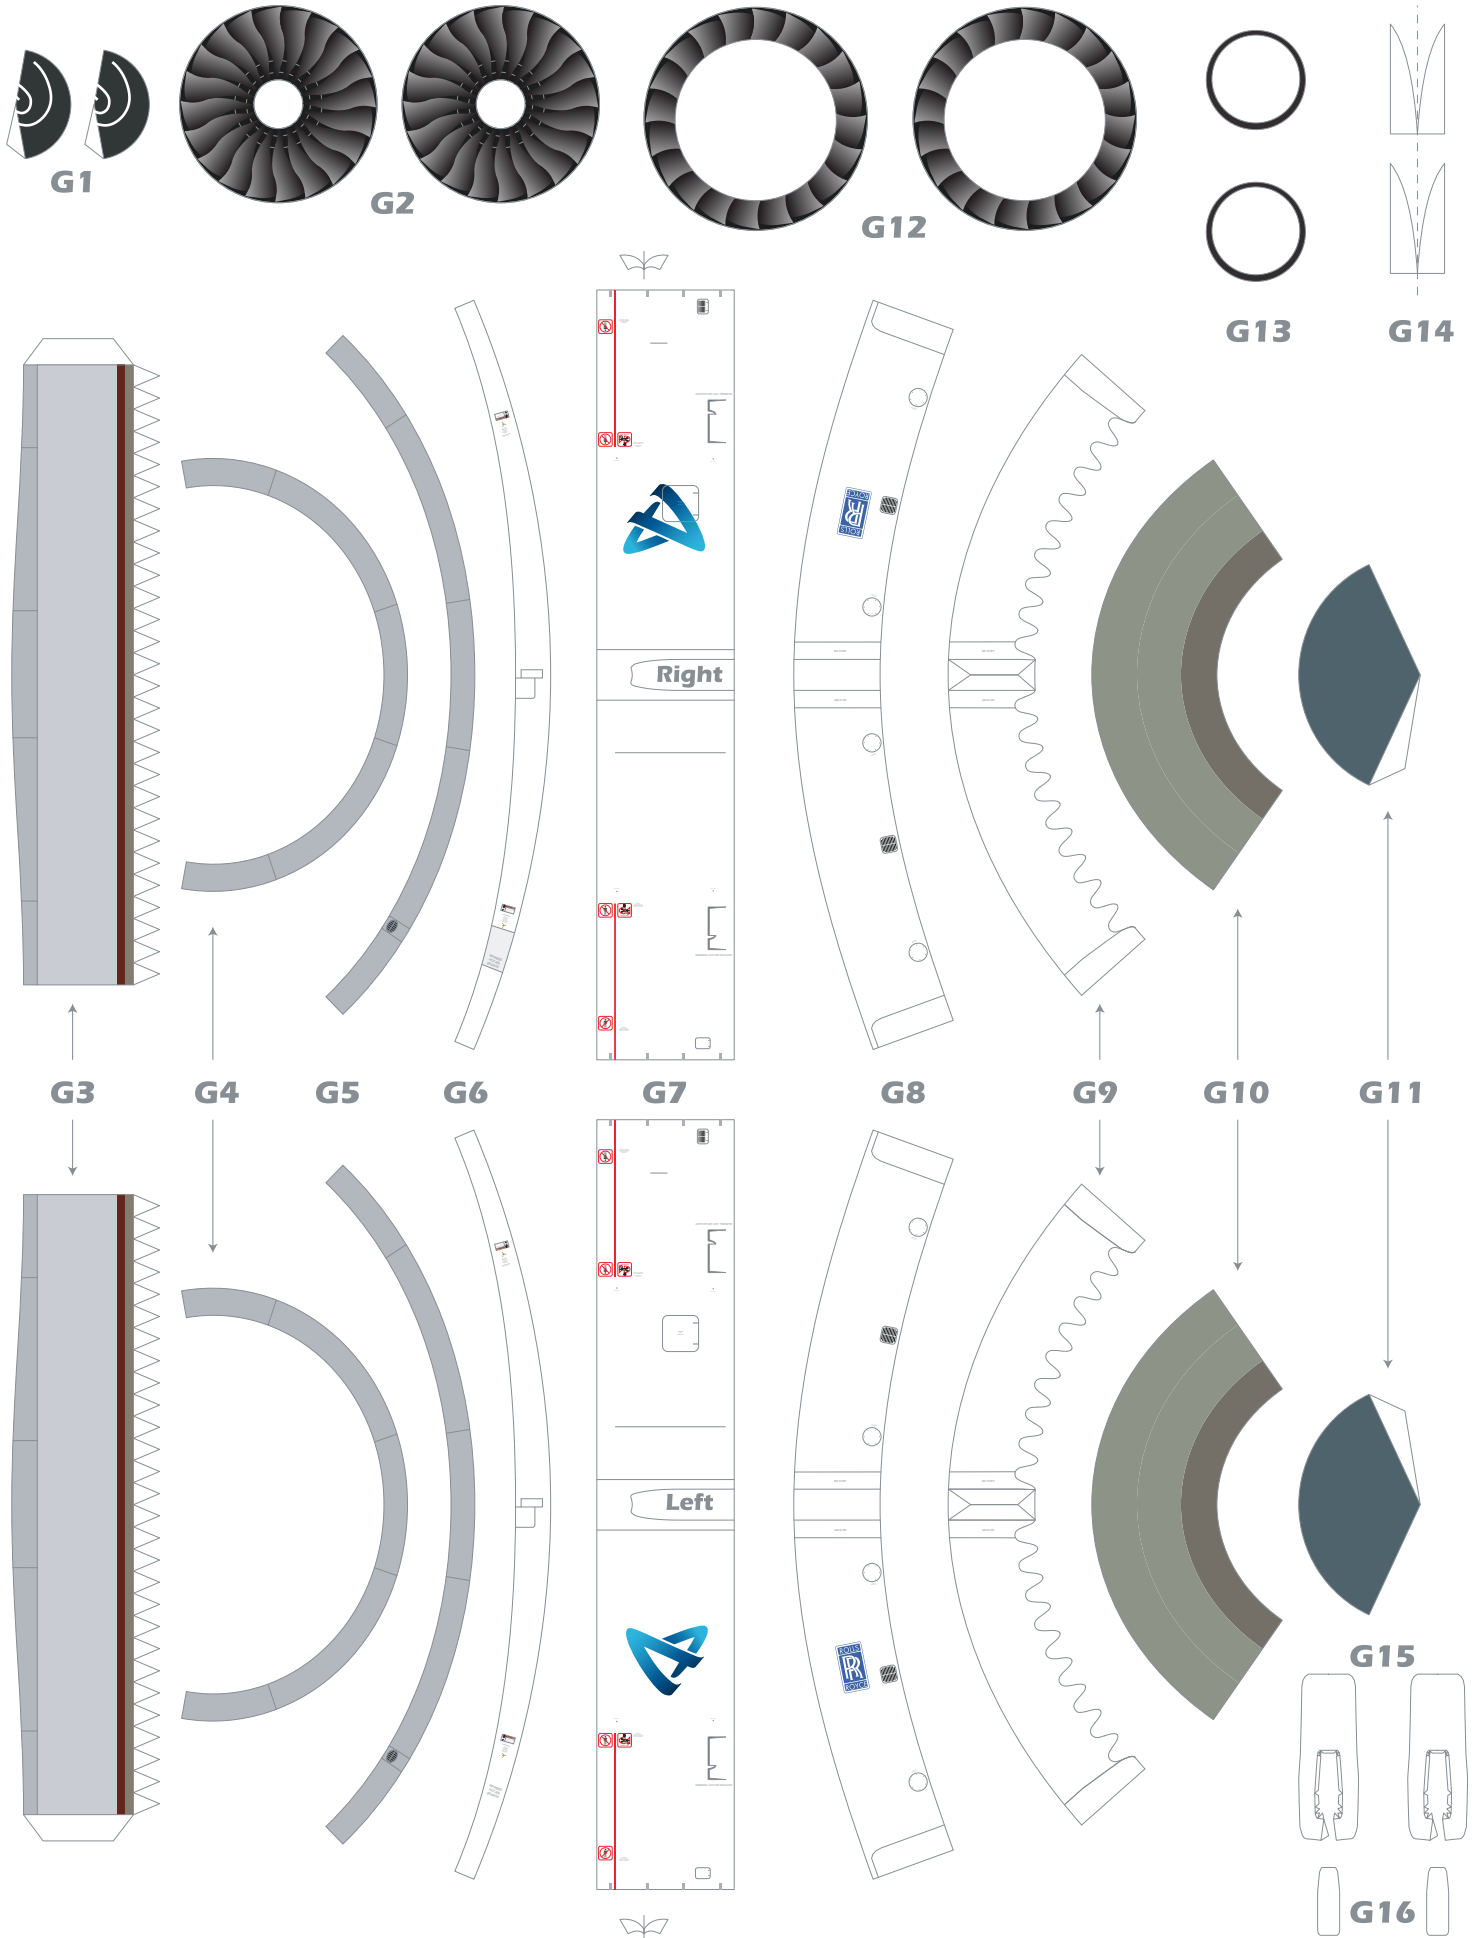

- A20 
- A21 
- A22 
- A23 
- A24L 
- A24R 

Blank space for 787-9 and 10 variants

Instructions

Scan

A14

A16L

Blank space for 787-9 and 10 variants

**J1L**

**J1R**