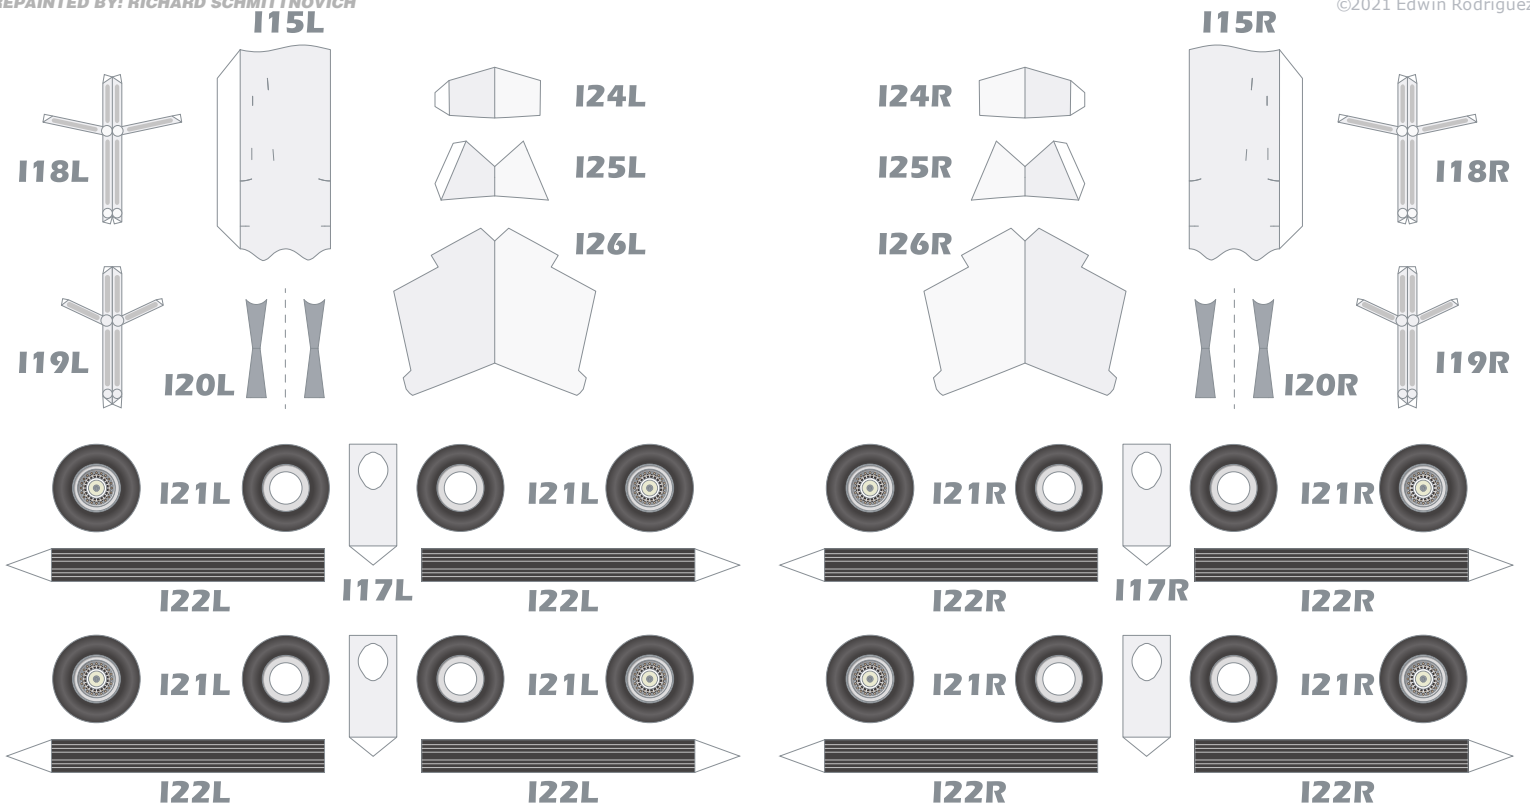

- A20 
- A21 
- A22 
- A23 
- A24L 
- A24R 

Blank space for 787-9 and 10 variants

Instructions

Scan

A14

A16L

Blank space for 787-9 and 10 variants

**J1L**

**J1R**