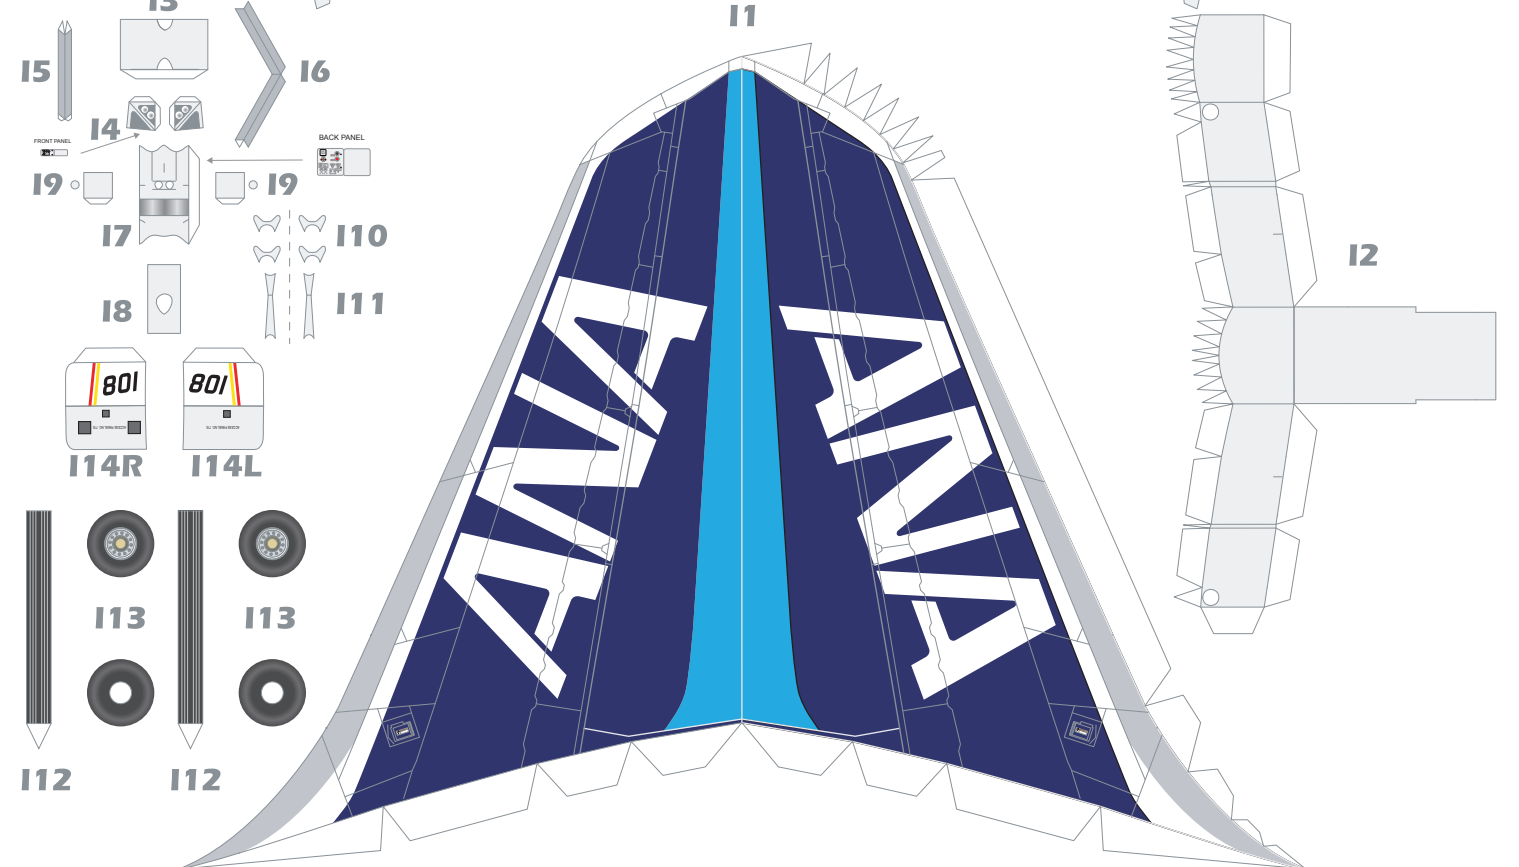

Repainted by: パズースズ

© 2021 Edwin Rodriguez