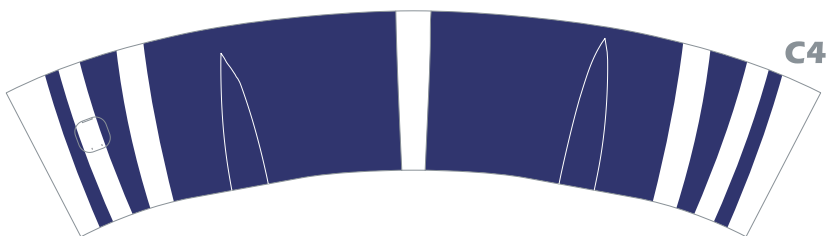

Repainted by: パズースズ

© 2021 Edwin Rodriguez

C1

Blank space for 787-9 and 10 variants

C2

C3

C4

C8

C9

C7

C5

C6

C10L

C10R

D1

D2