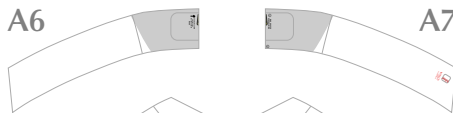

Authentic Repaint