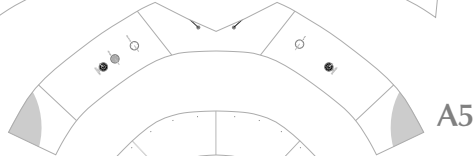

Authentic Repaint