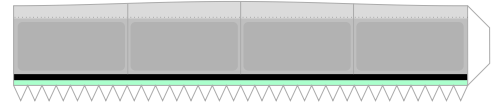

Authentic Repaint

Engines: CFMI Leap 1B

By Mario Solorzano

D1L

D2L

D1R

D2R

D3L

D24L

D24R

D3R

D4R

D4L

D5L

D25L

D5R

D6L

D25R

D6R

D7L

D26L

D7R

D8L

D26R

D8R

D9L

D27L

D9R

D10L

D27R

D10R

D11L

D18L

D11R

D18R

D12L

D12R

D13L

D13R

D14L

D14R

D15L

D15R

D16L

D16R

D17L

D17R

D21L

D22L

D23L

D19L

D20L

D24L

D24R

D21R

D22R

D23R

D19R

D20R