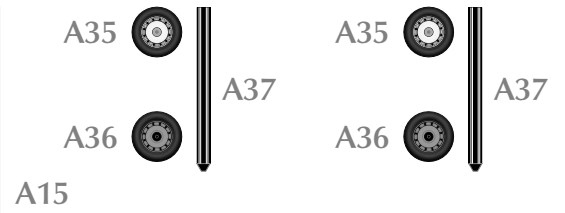

Authentic Repaint