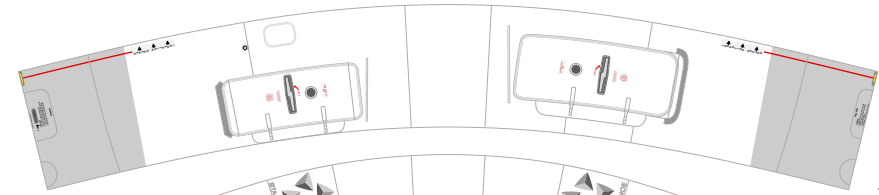

Authentic Repaint