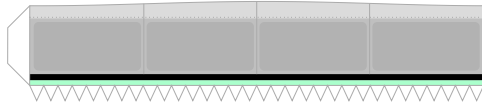

INNER

OUTER

Authentic Repaint

Engines: CFMI Leap 1B

By Mario Solorzano

D1L

D2L

D1R