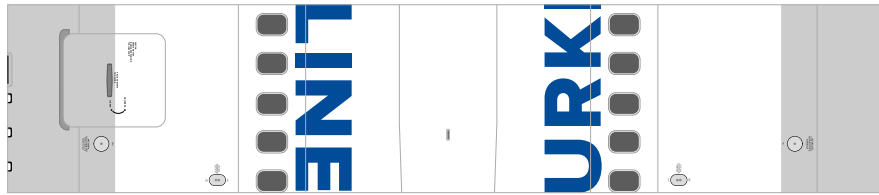

Authentic Repaint