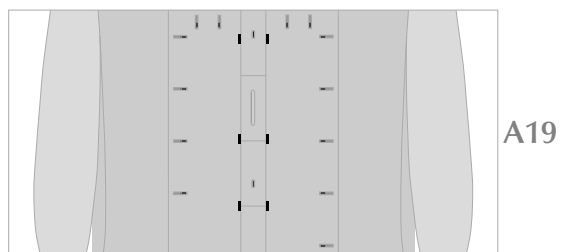

Authentic Repaint