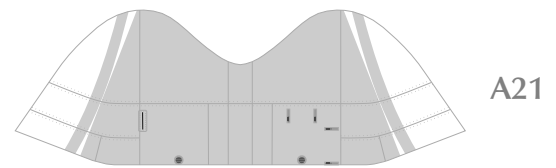

Authentic Repaint