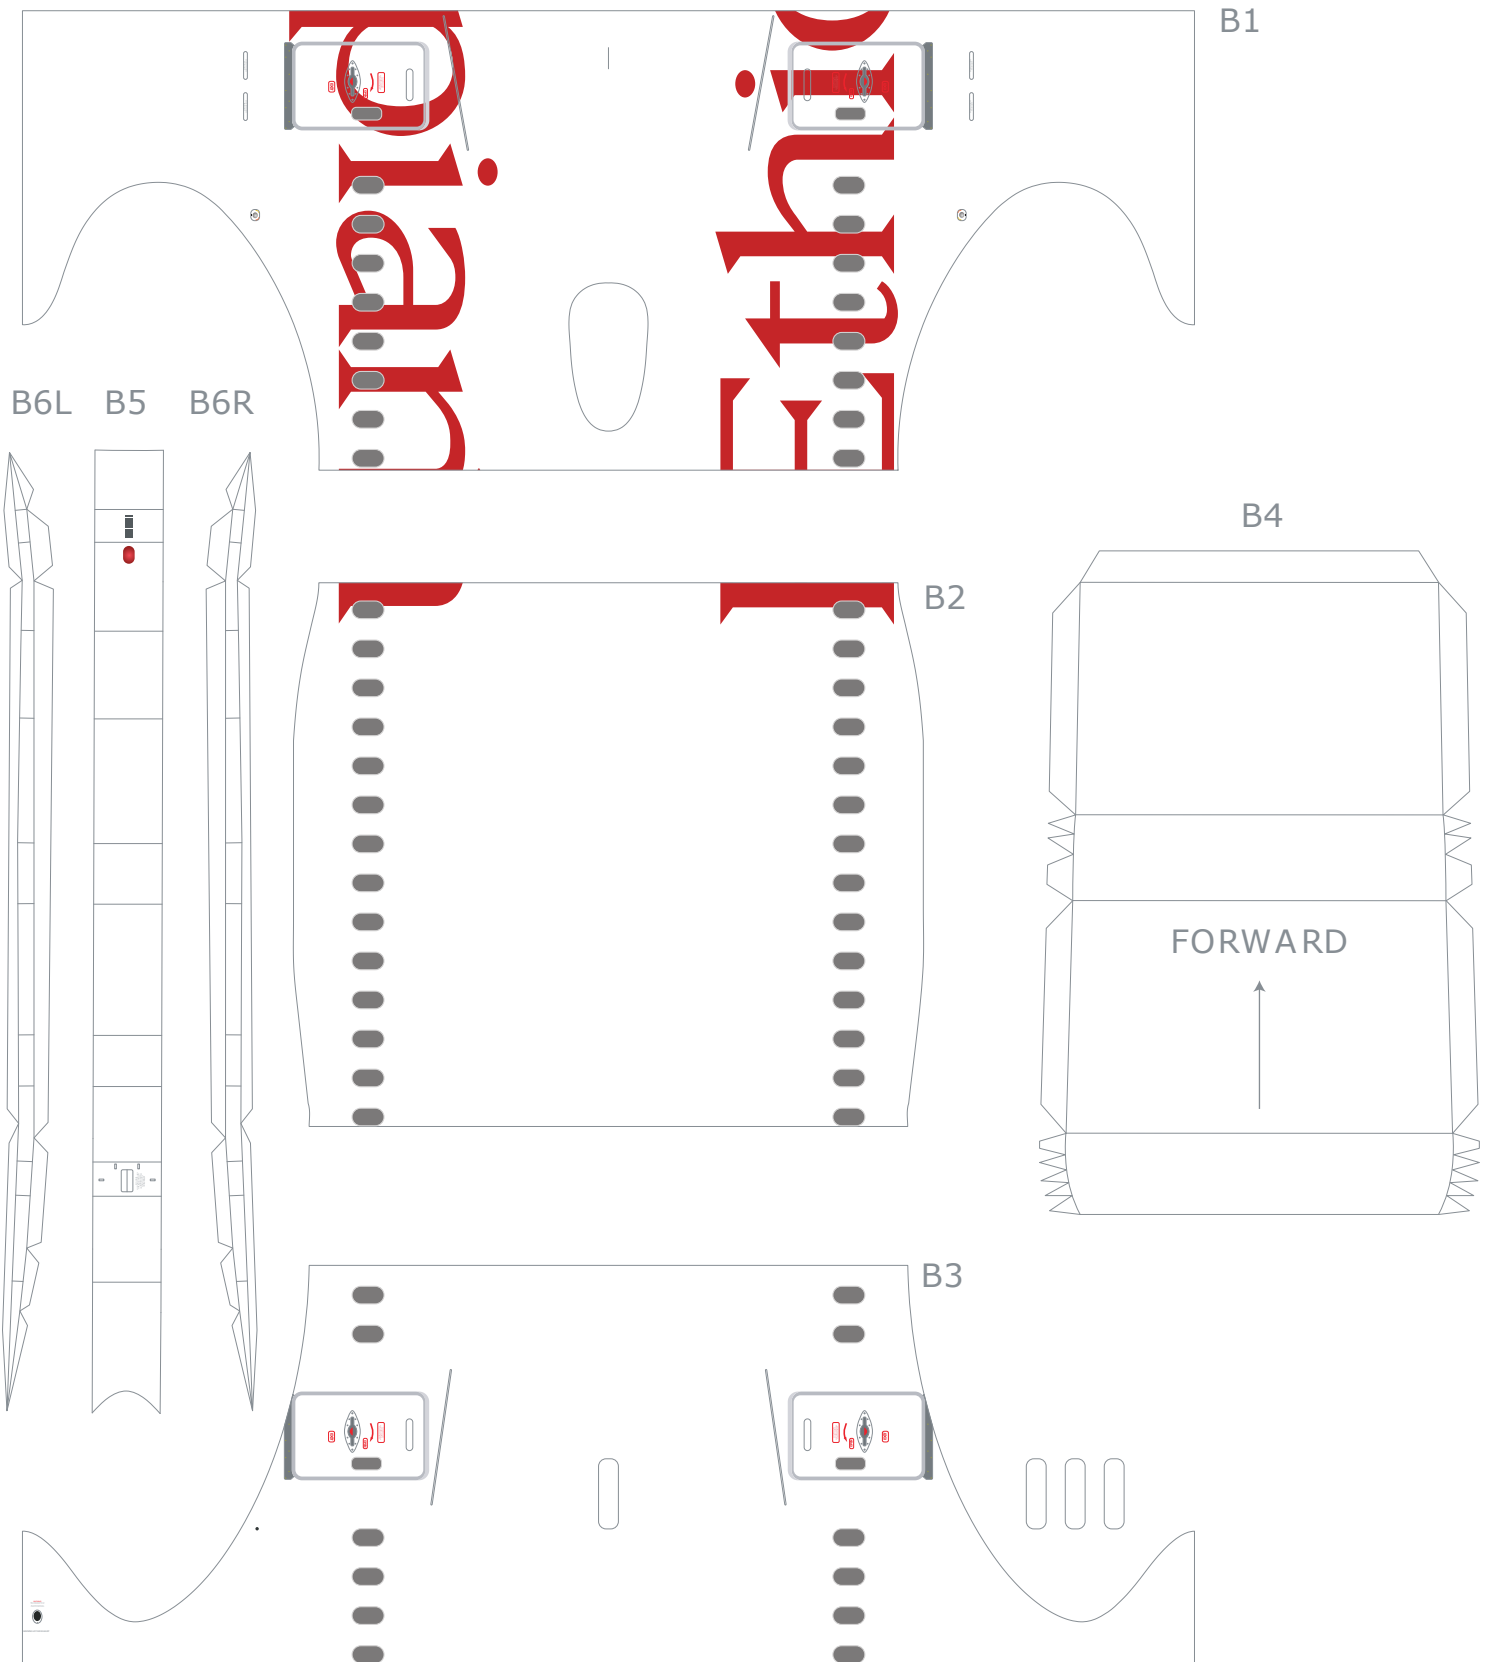

REPAINTED BY: RICHARD SCHMITTNOVICH

©2021 Edwin Rodríguez

- A20
- A21
- A22
- A23
- A24L
- A24R

A17R

A16R

A15

A16L

Blank space for 787-10 variant

Instructions

Scan

A14

Blank space for 787-10 variant

C2

C3

C4

C8

C9

C5

C7

C10L

C10R

C6