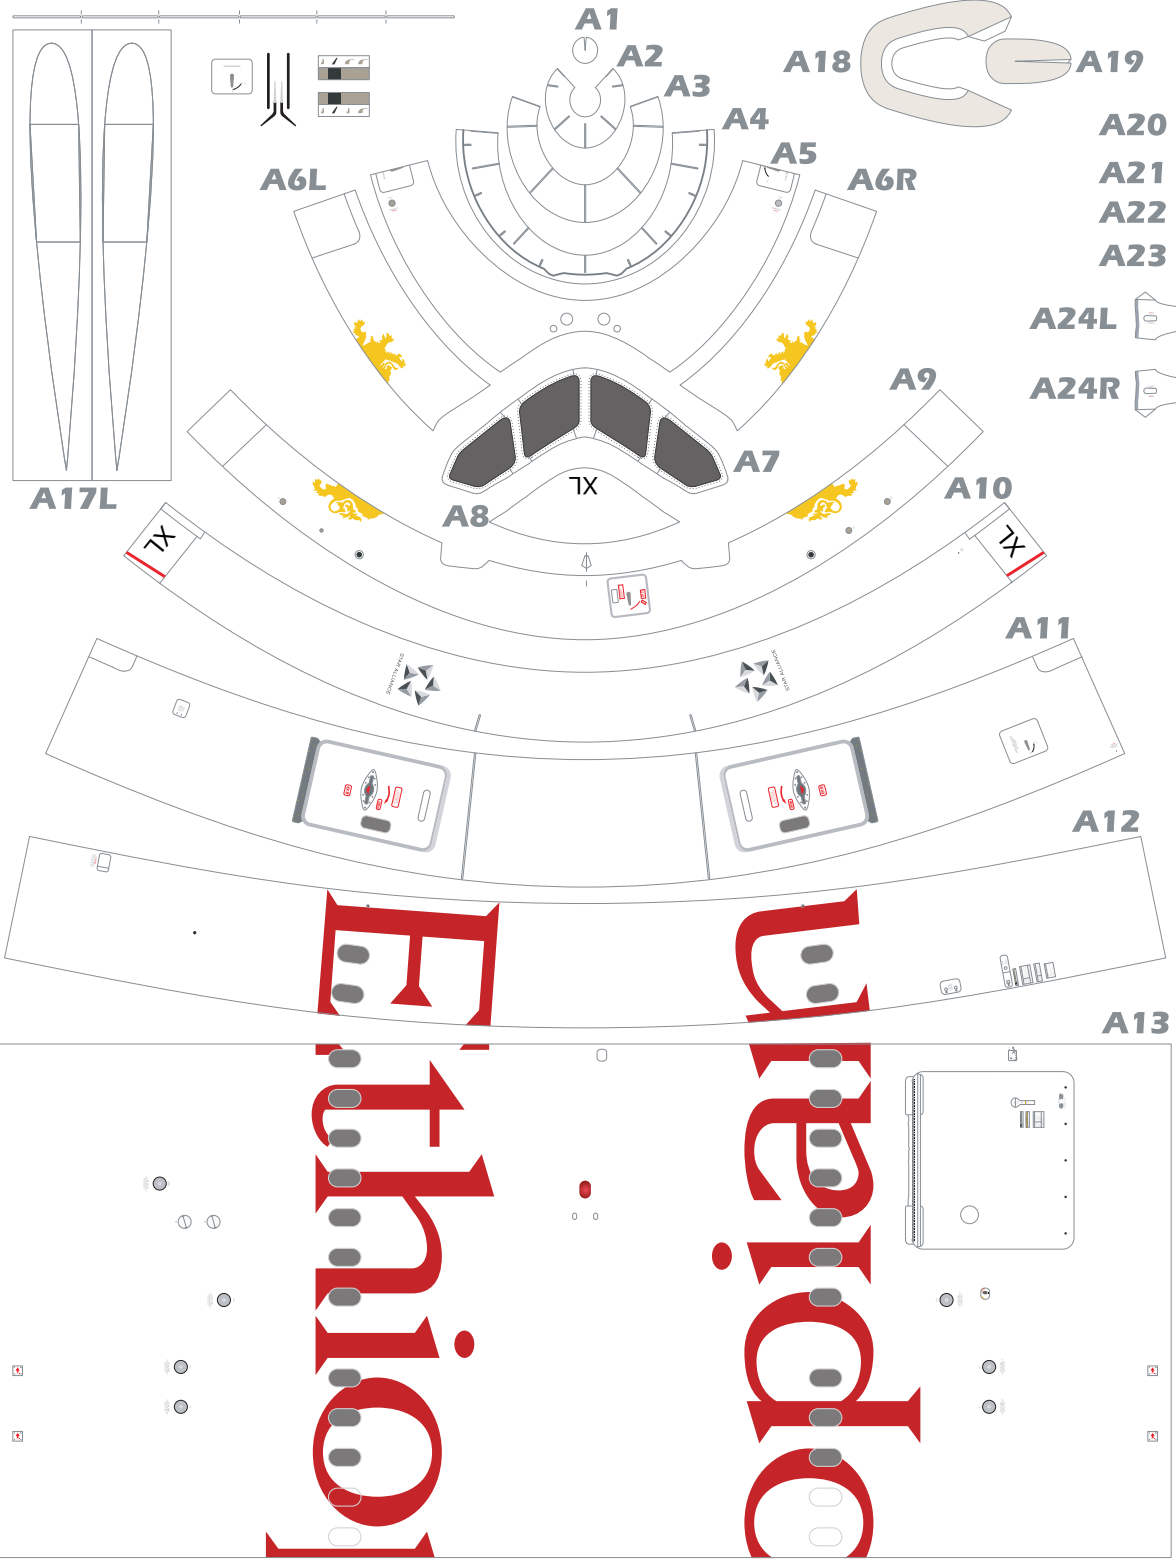

REPAINTED BY: RICHARD SCHMITTNOVICH

©2021 Edwin Rodríguez

- A20
- A21
- A22
- A23
- A24L
- A24R

A17R

A16R

A15

A16L

Blank space for 787-10 variant

Instructions

Scan

A14

Blank space for 787-10 variant

C2

C3

C4

C8

C9

C5

C7

C10L

C10R

C6