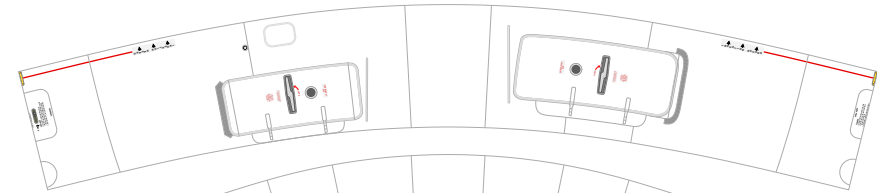

By Mario Solorzano

Authentic Repaint

A15

A14

A13

A12

A11

A10

A21

A9

A8

A20

A19

A18

A17R

A17L

A6

A7

A5

A4

A3

A2

A1

A16