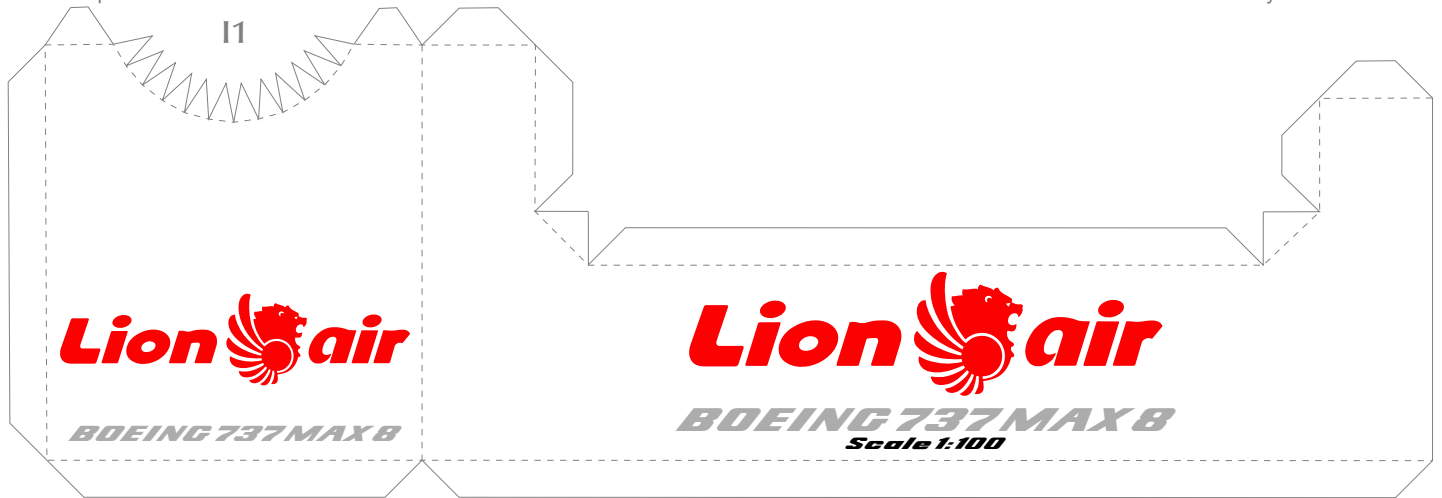

Authentic Repaint