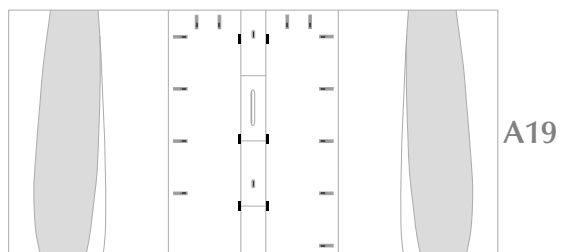

By Mario Solorzano

Authentic Repaint

A15

A14

A13

A12

A11

A10

A21

A9

A8

A20

A19

A18

A17R

A17L

A6

A7

A5

A4

A3

A2

A1

A16