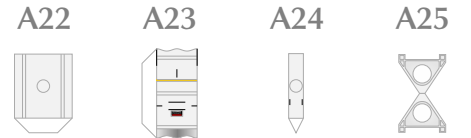

By Mario Solorzano

Authentic Repaint

A15

A14

A13

A12

A11

A10

A21

A9

A8

A20

A19

A18

A17R

A17L

A6

A7

A5

A4

A3

A2

A1

A16