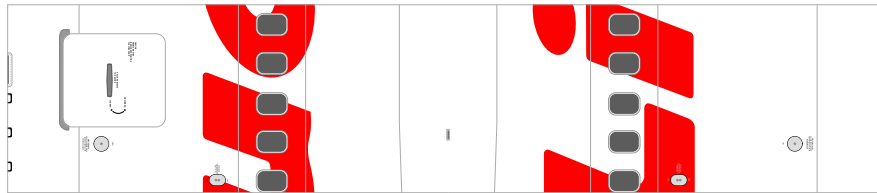

By Mario Solorzano

Authentic Repaint

A15

A14

A13

A12

A11

A10

A21

A9

A8

A20

A19

A18

A17R

A17L

A6

A7

A5

A4

A3

A2

A1

A16