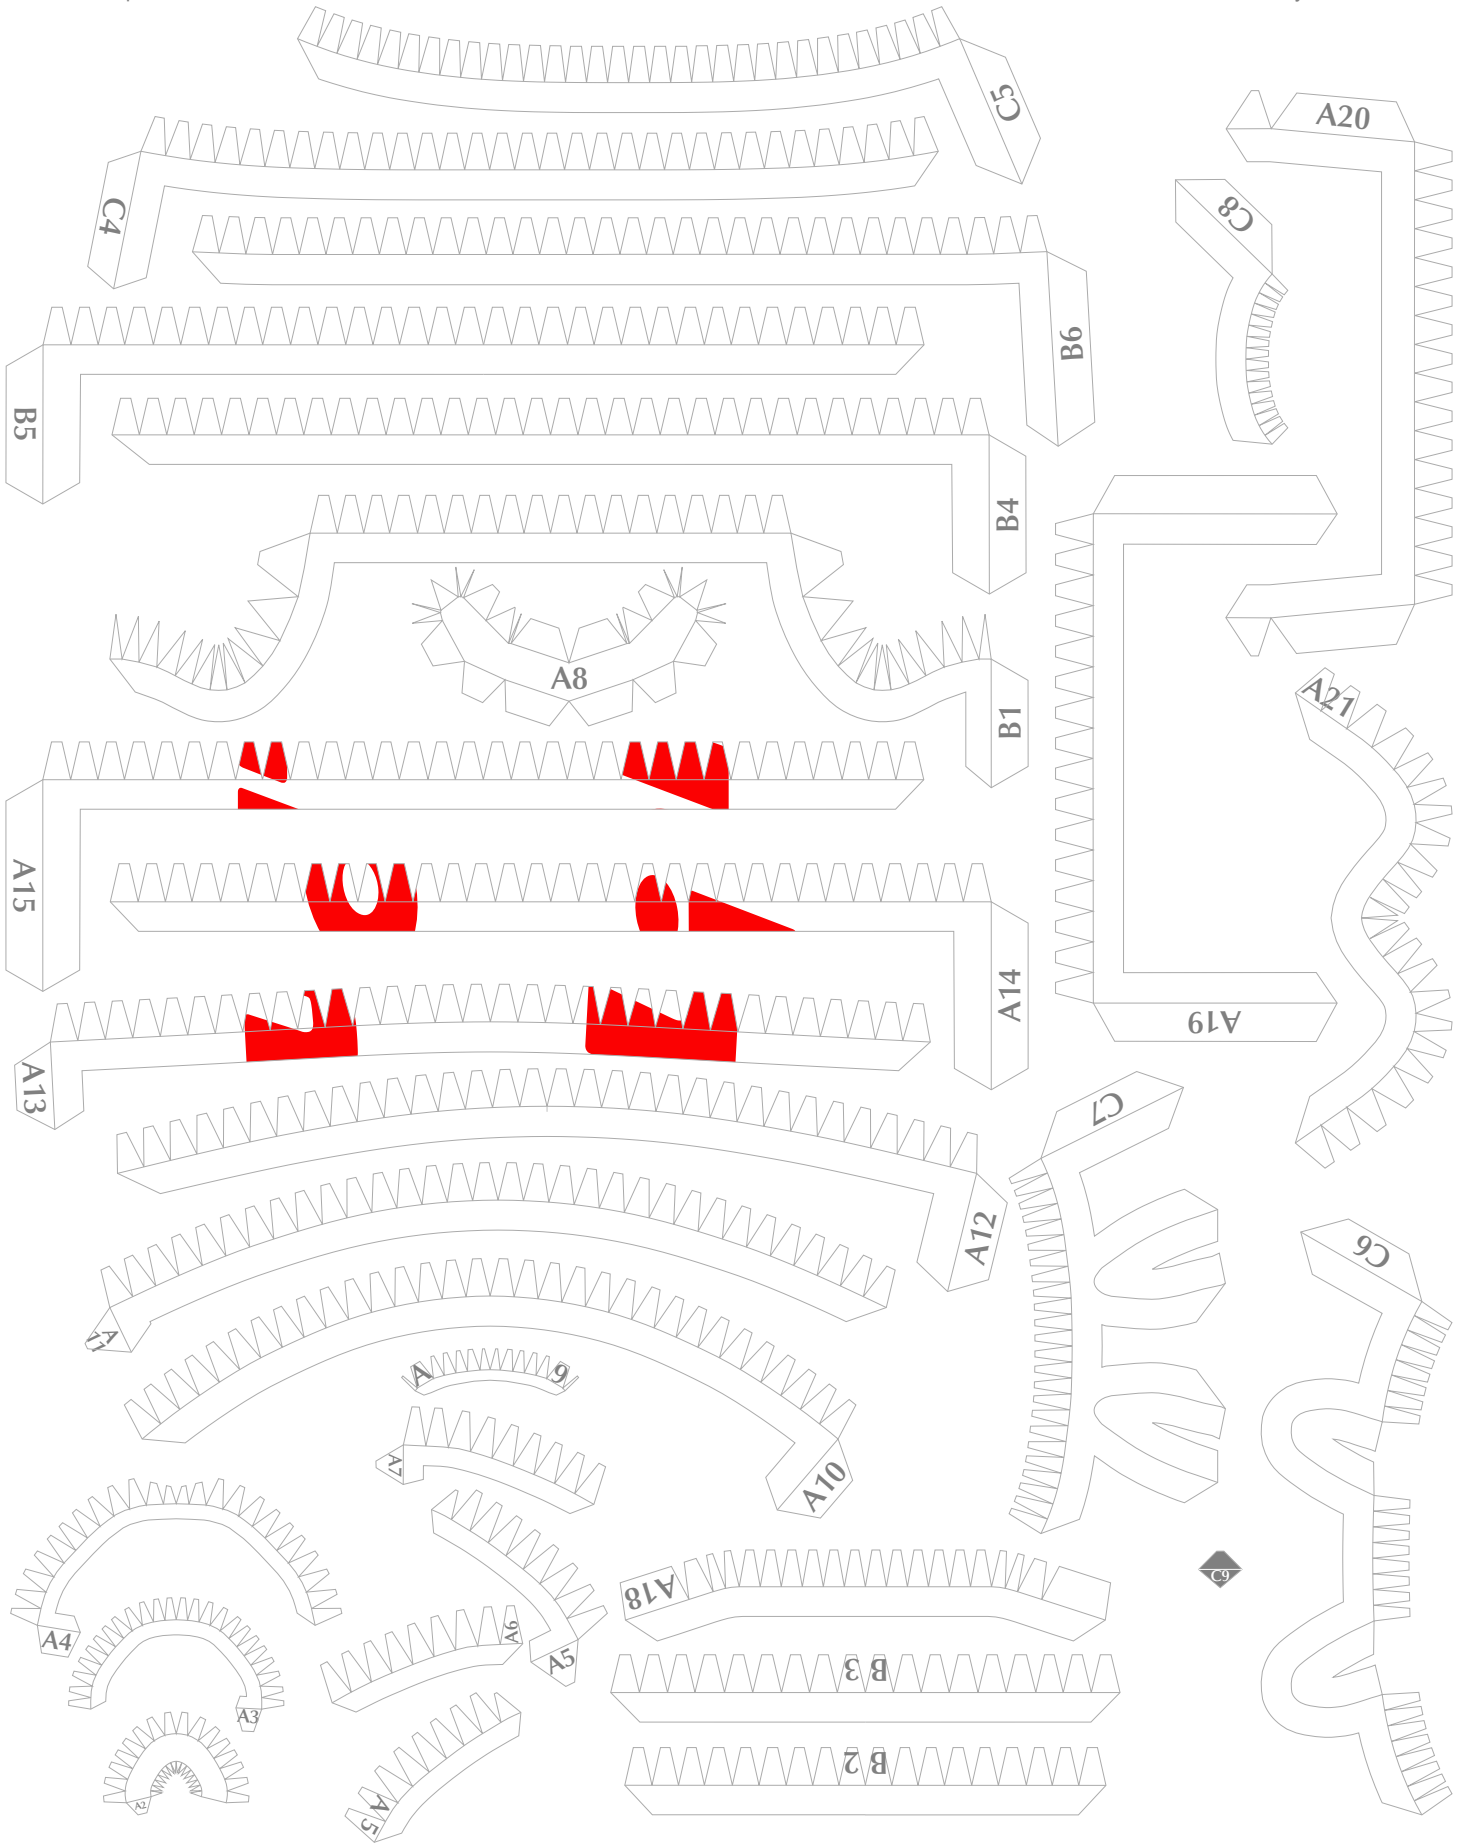

Authentic Repaint