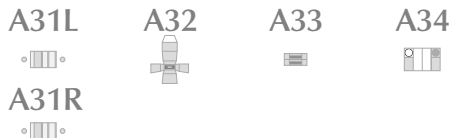

By Mario Solorzano

Authentic Repaint

A15

A14

A13

A12

A11

A10

A21

A9

A8

A20

A19

A18

A17R

A17L

A6

A7

A5

A4

A3

A2

A1

A16