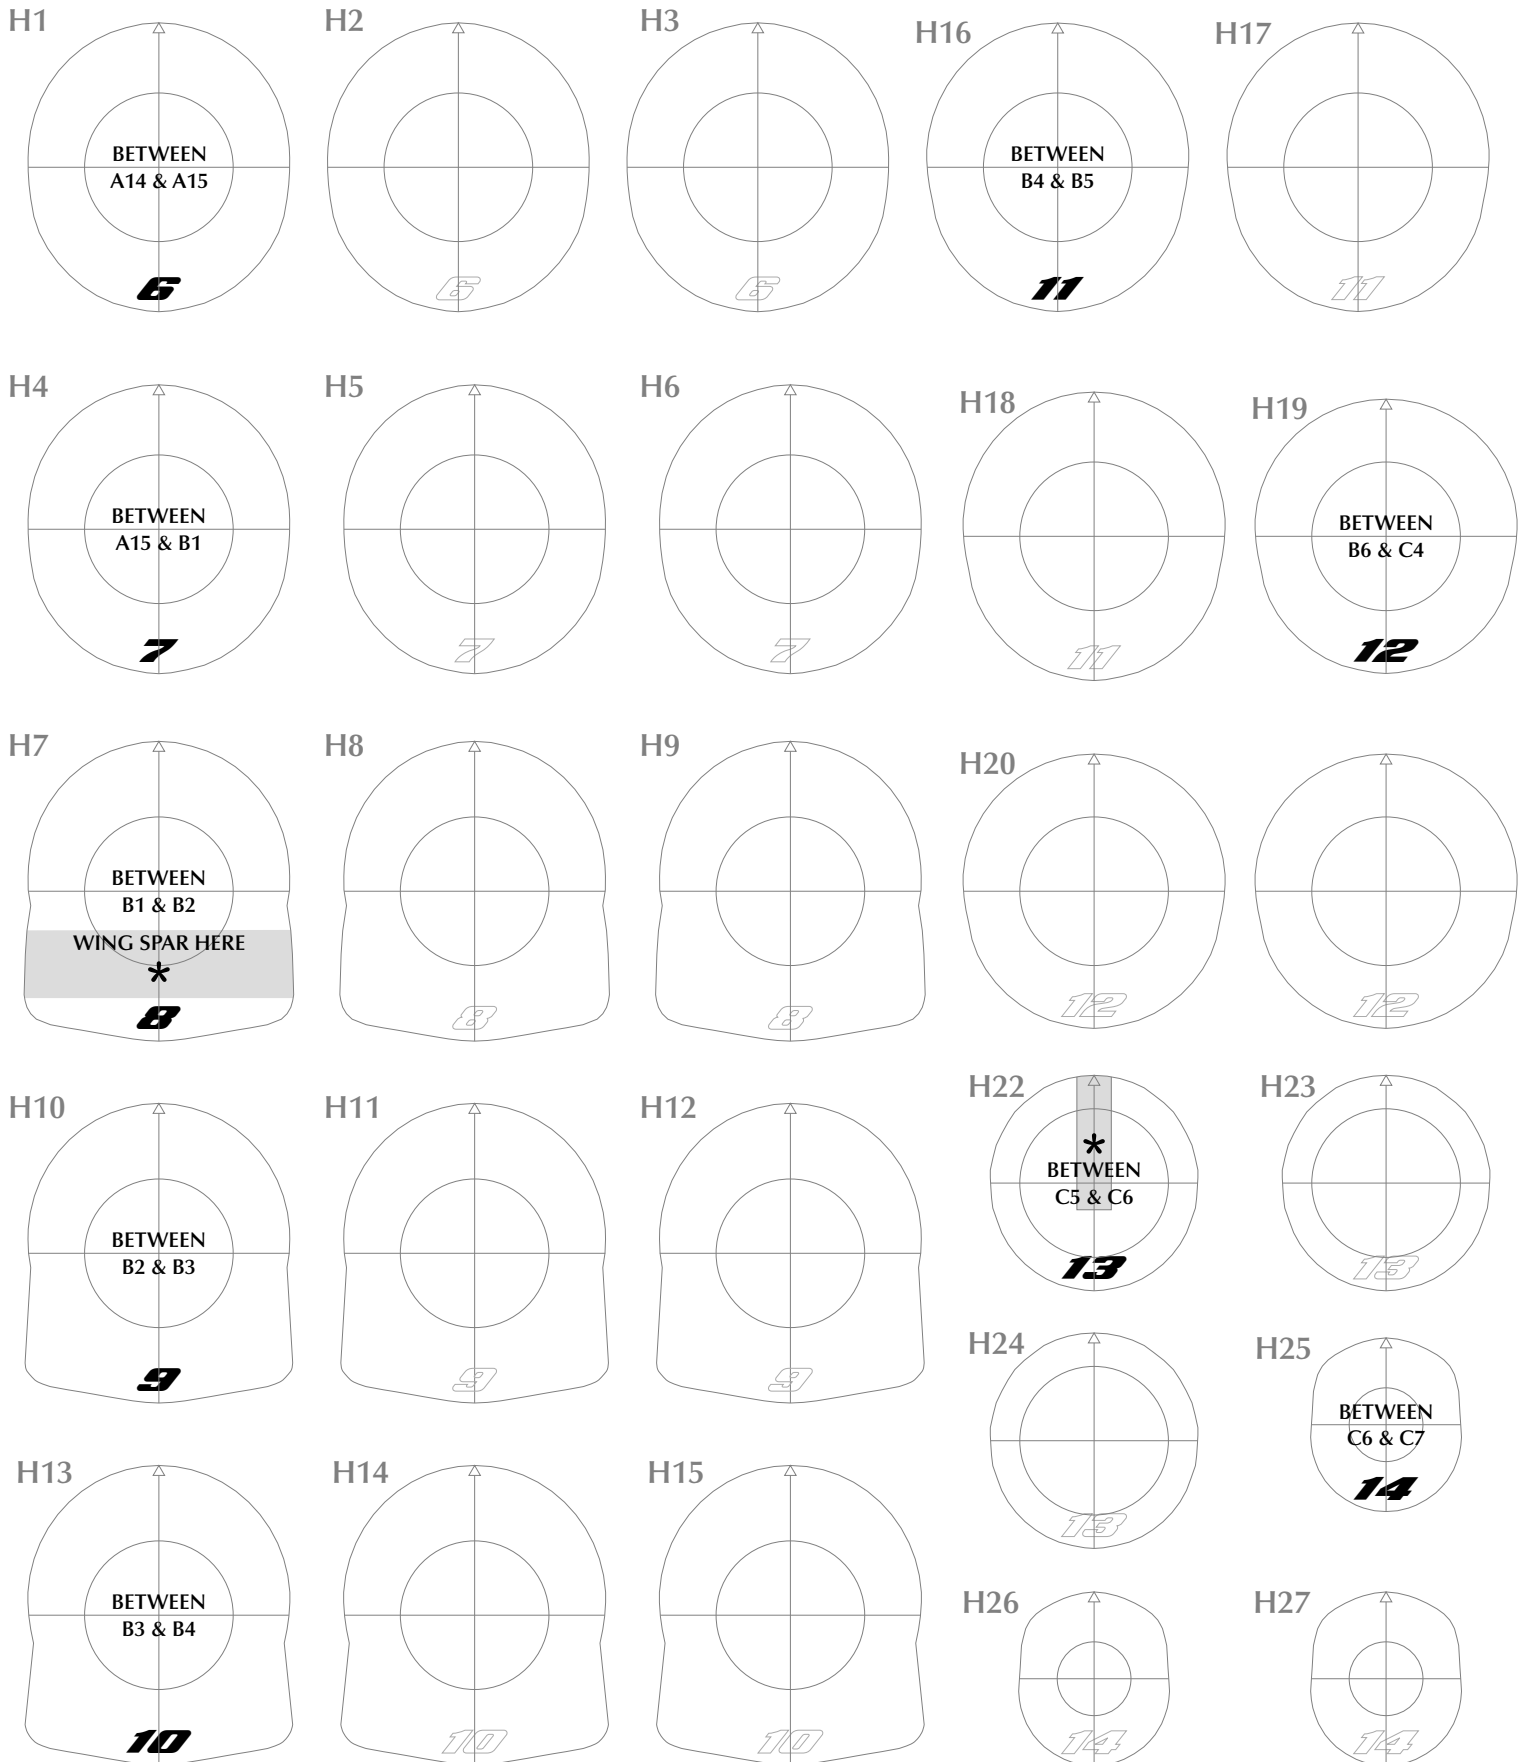

Authentic Repaint