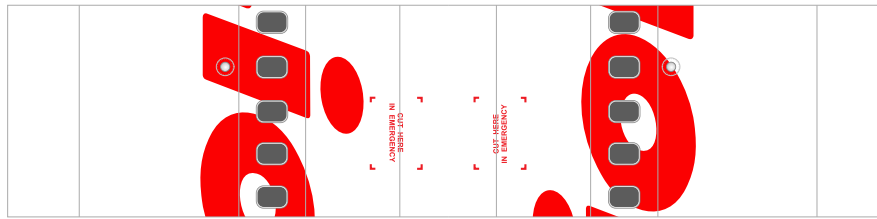

By Mario Solorzano

Authentic Repaint

A15