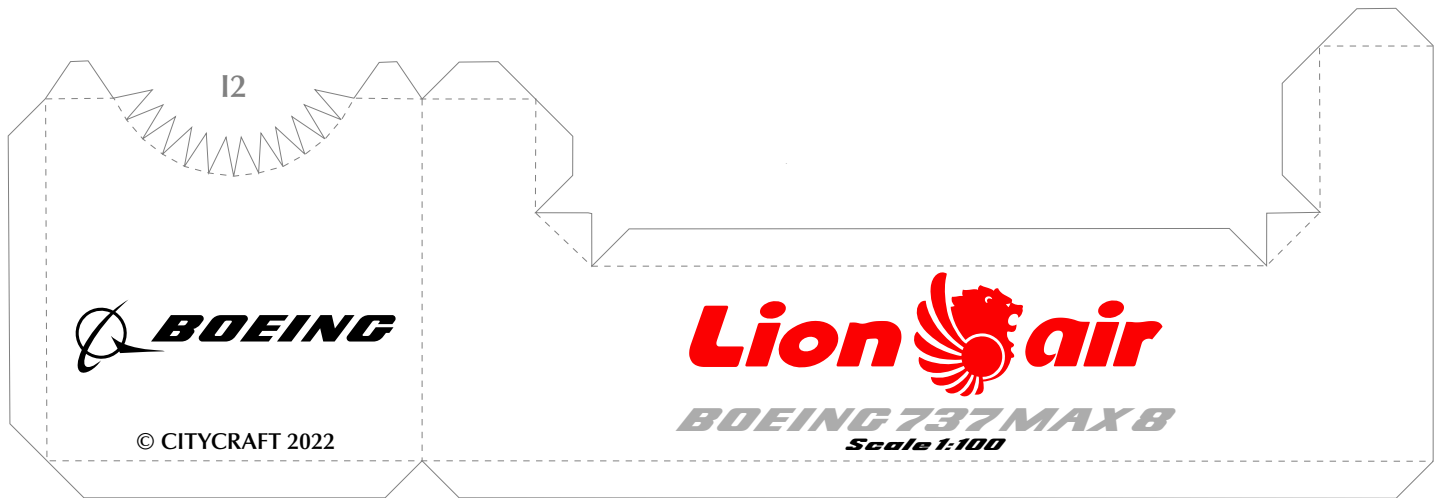

Authentic Repaint