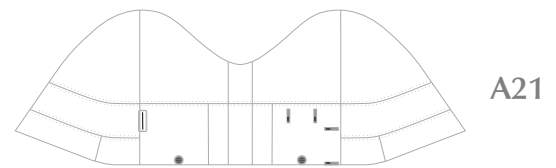

By Mario Solorzano

Authentic Repaint

A15

A14

A13

A12

A11

A10

A21

A9

A8

A20

A19

A18

A17R

A17L

A6

A7

A5

A4

A3

A2

A1

A16