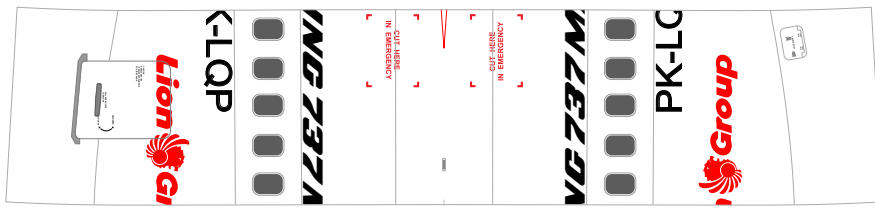

Authentic Repaint

B6