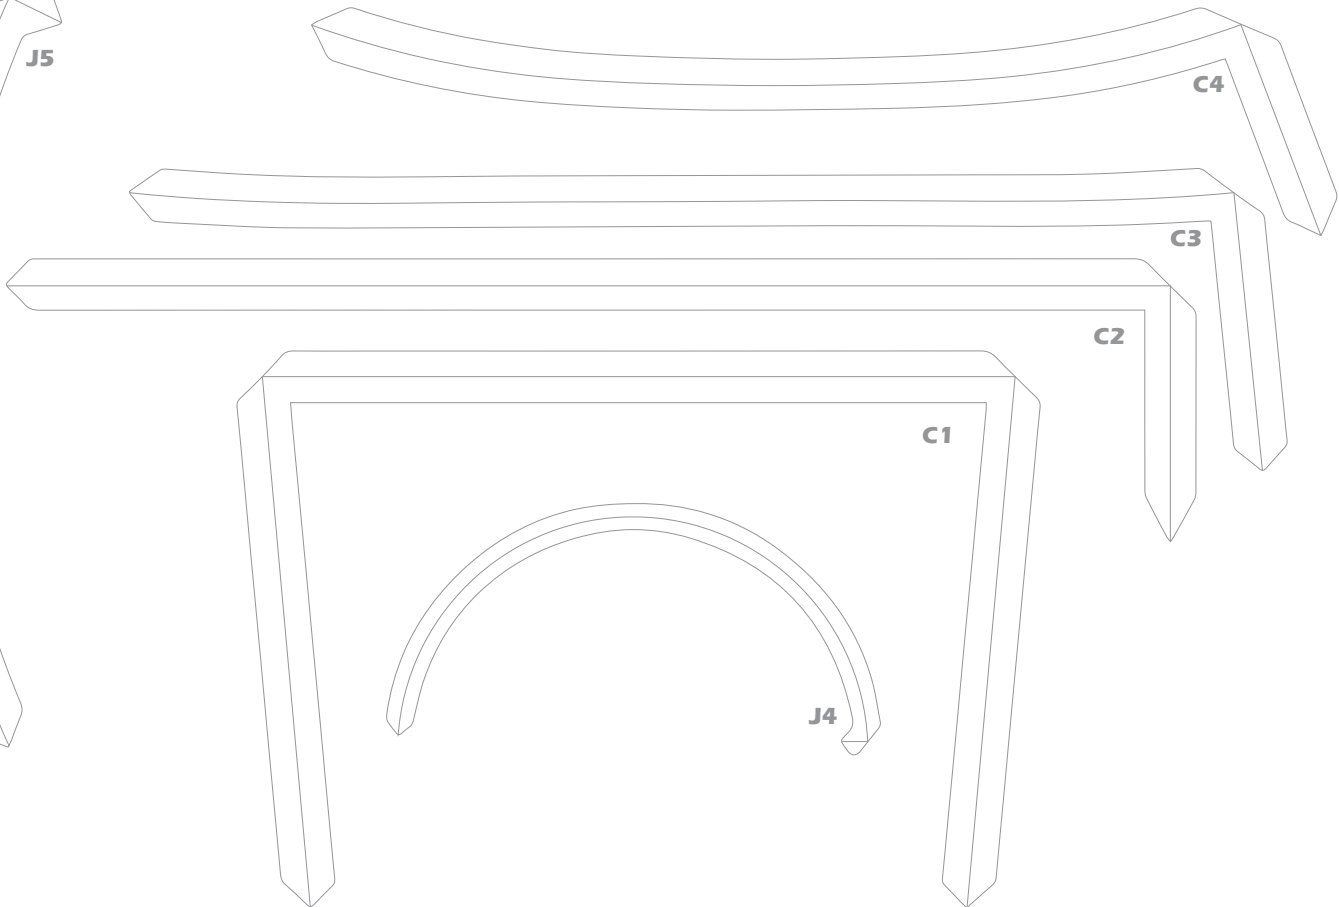

M3

M5

M6

03

ORIGINAL MODEL DESIGNED BY EDWIN RODRIGUEZ

PLEASE DO NOT SELL THIS FILE | DESIGNED IN PALMARES, COSTA RICA