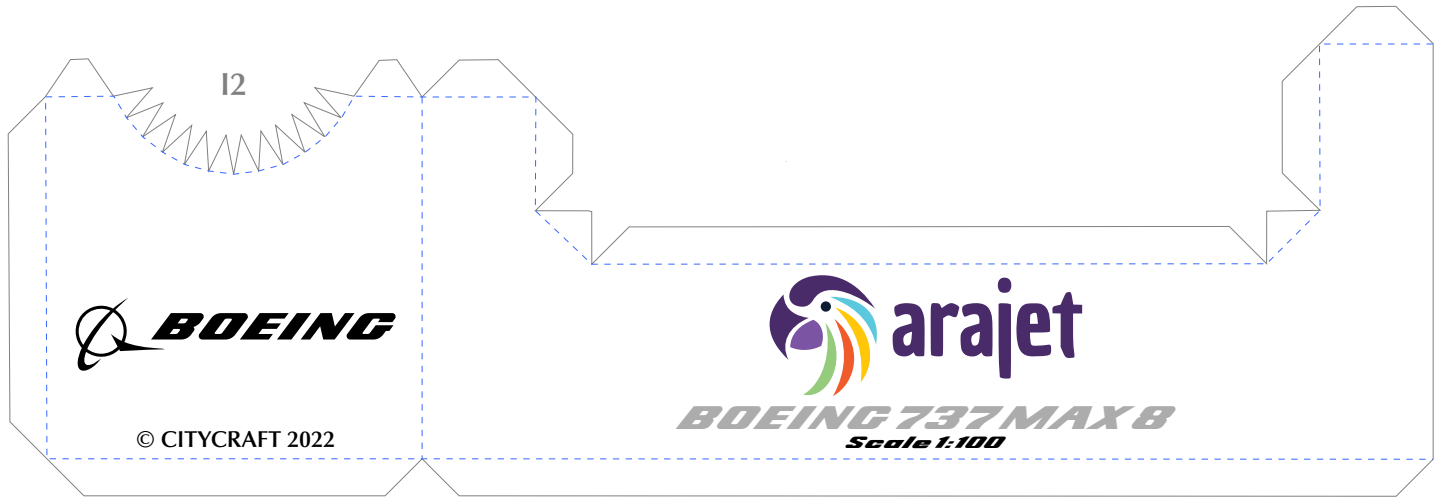

Authentic Repaint