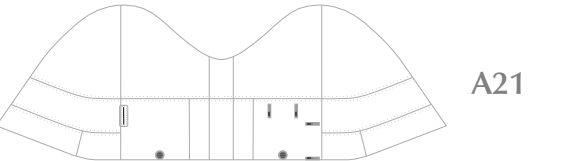

Authentic Repaint