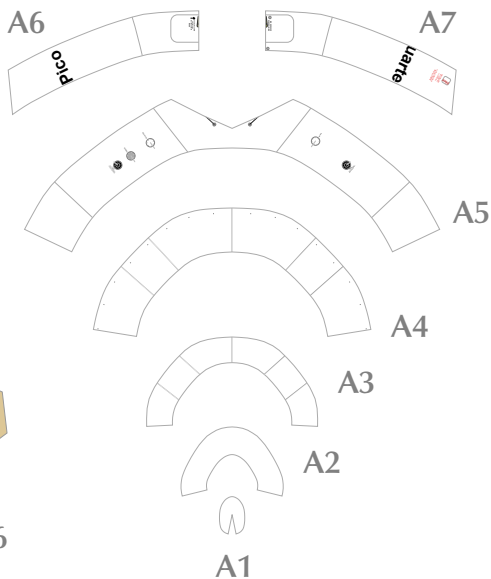

Authentic Repaint