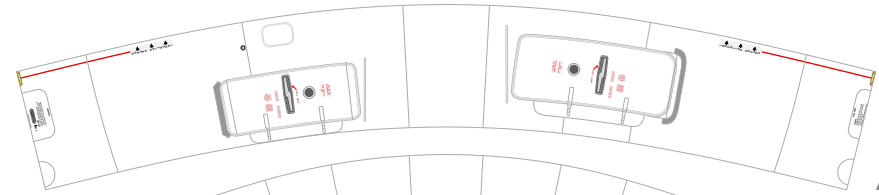

Authentic Repaint