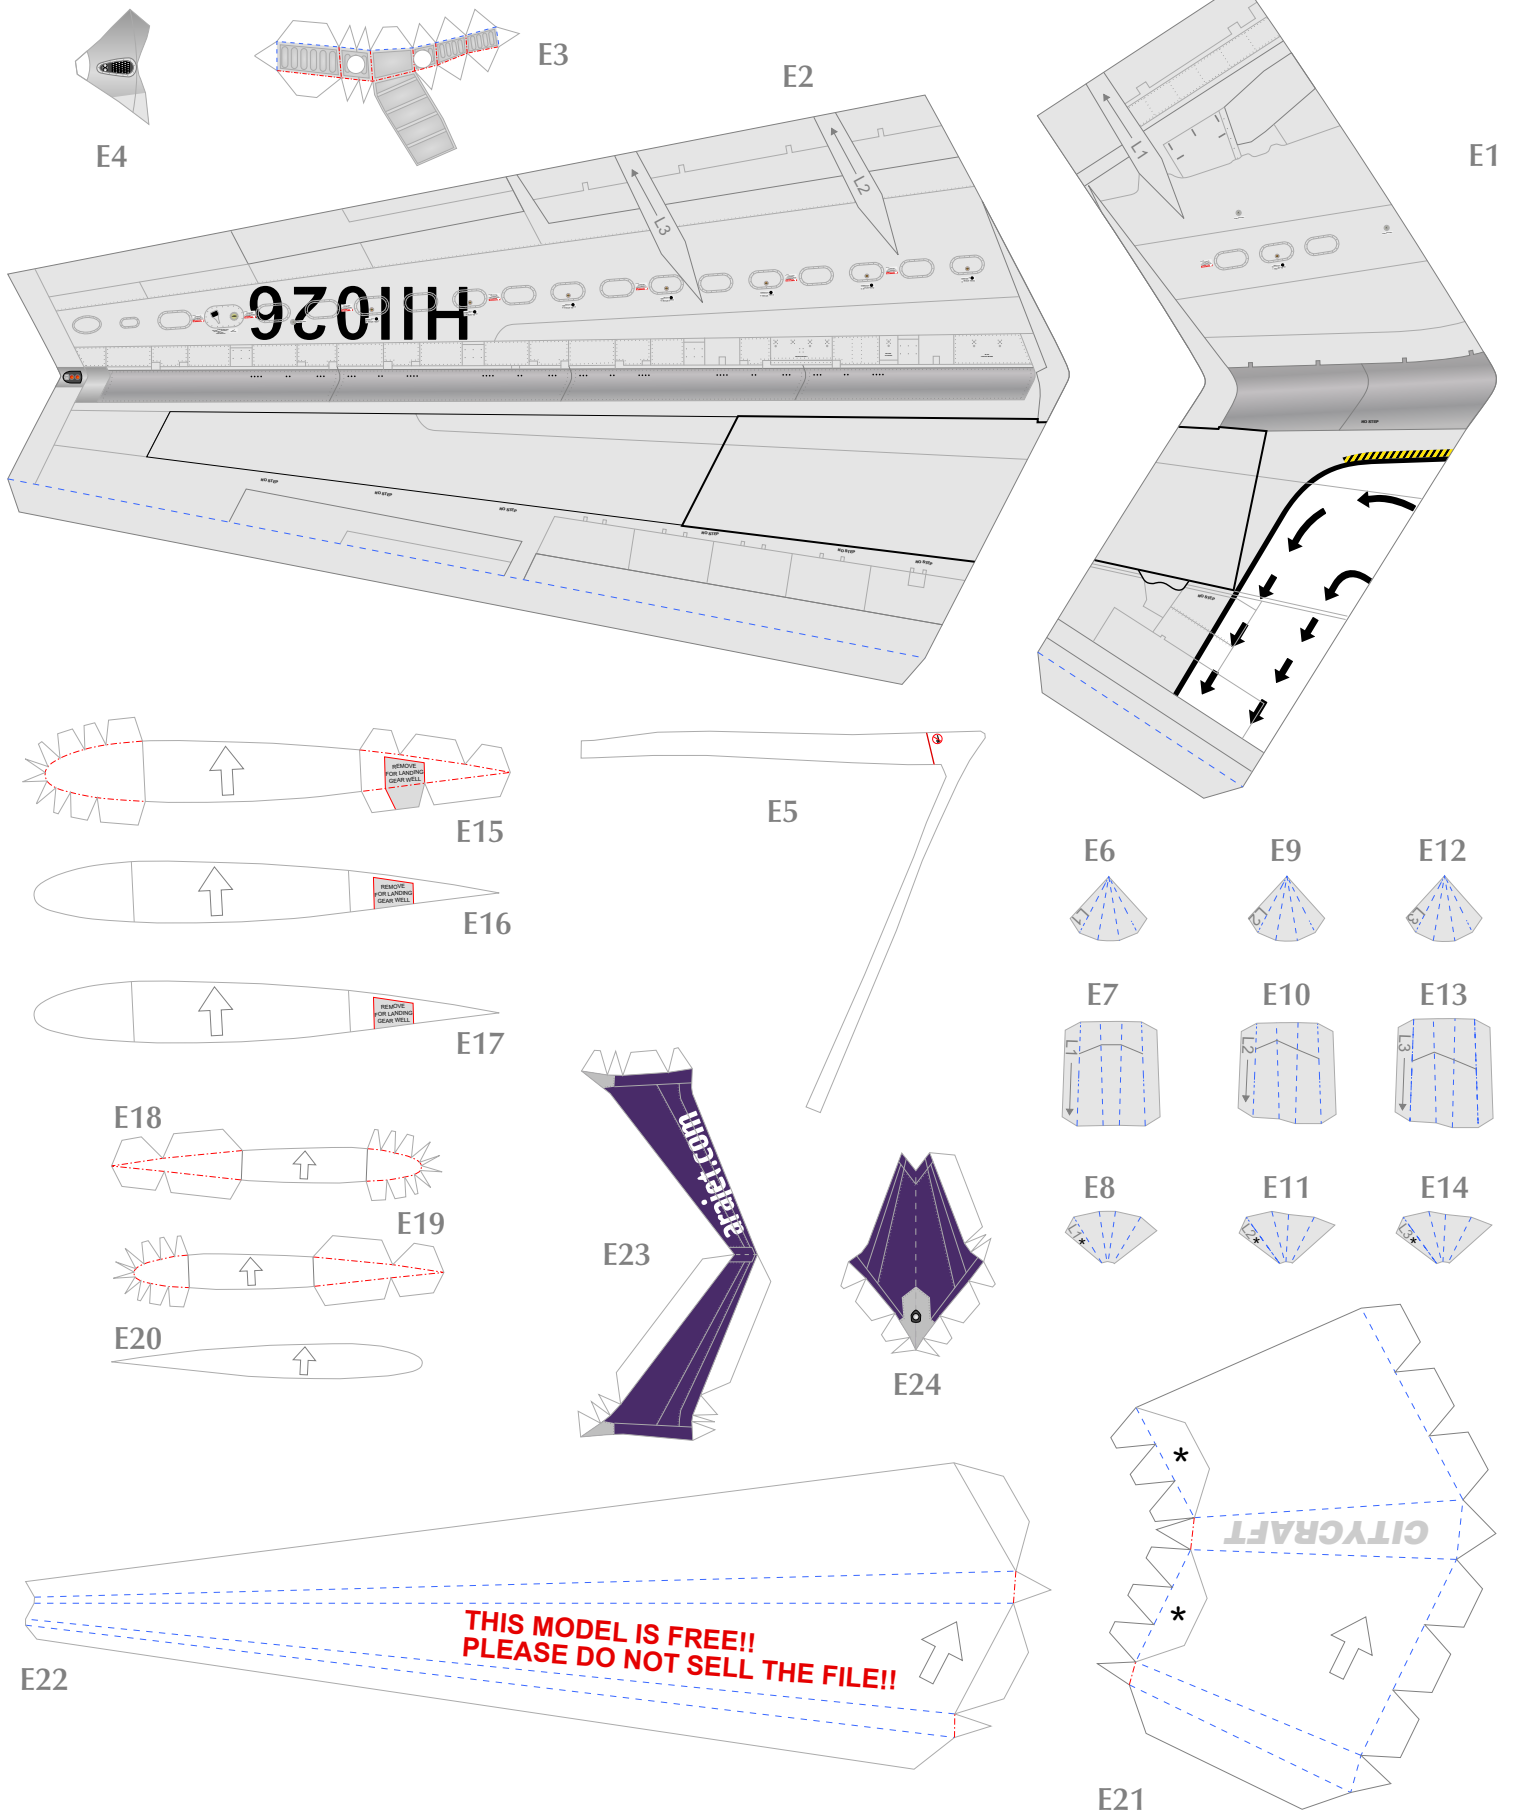

Authentic Repaint

92011H

**THIS MODEL IS FREE!!
PLEASE DO NOT SELL THE FILE!!**