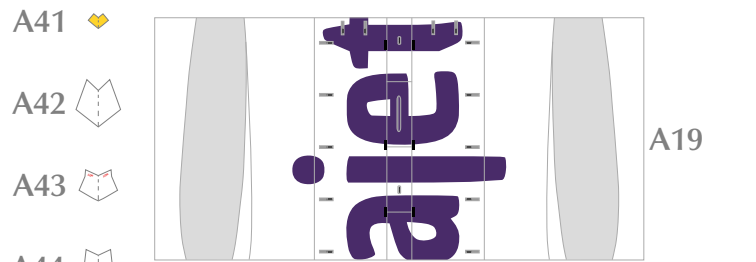

Authentic Repaint