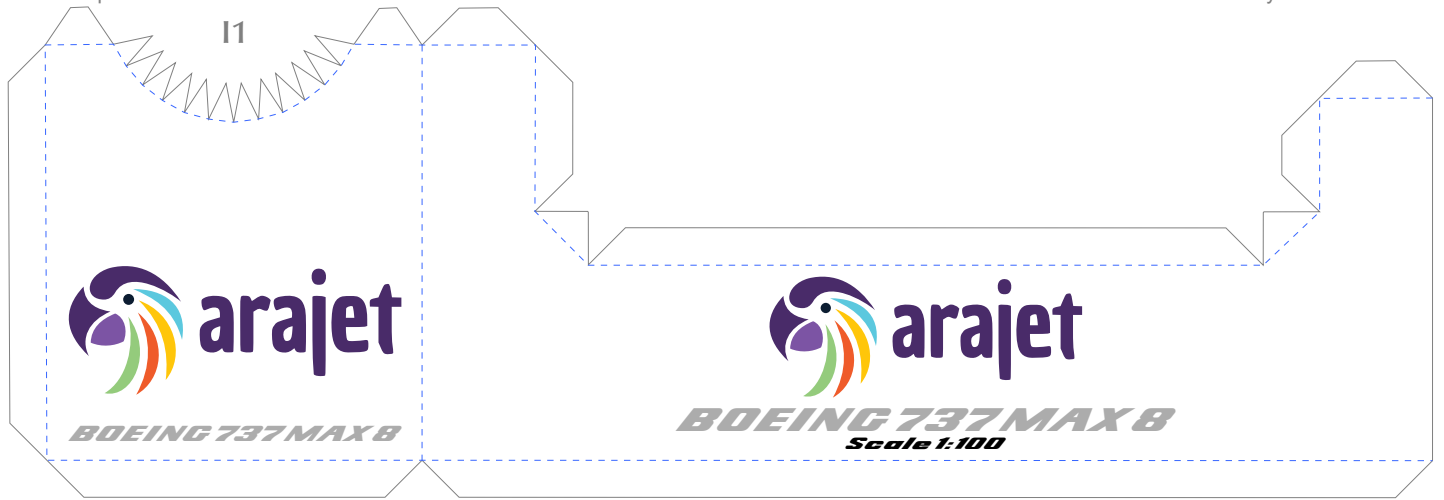

Authentic Repaint