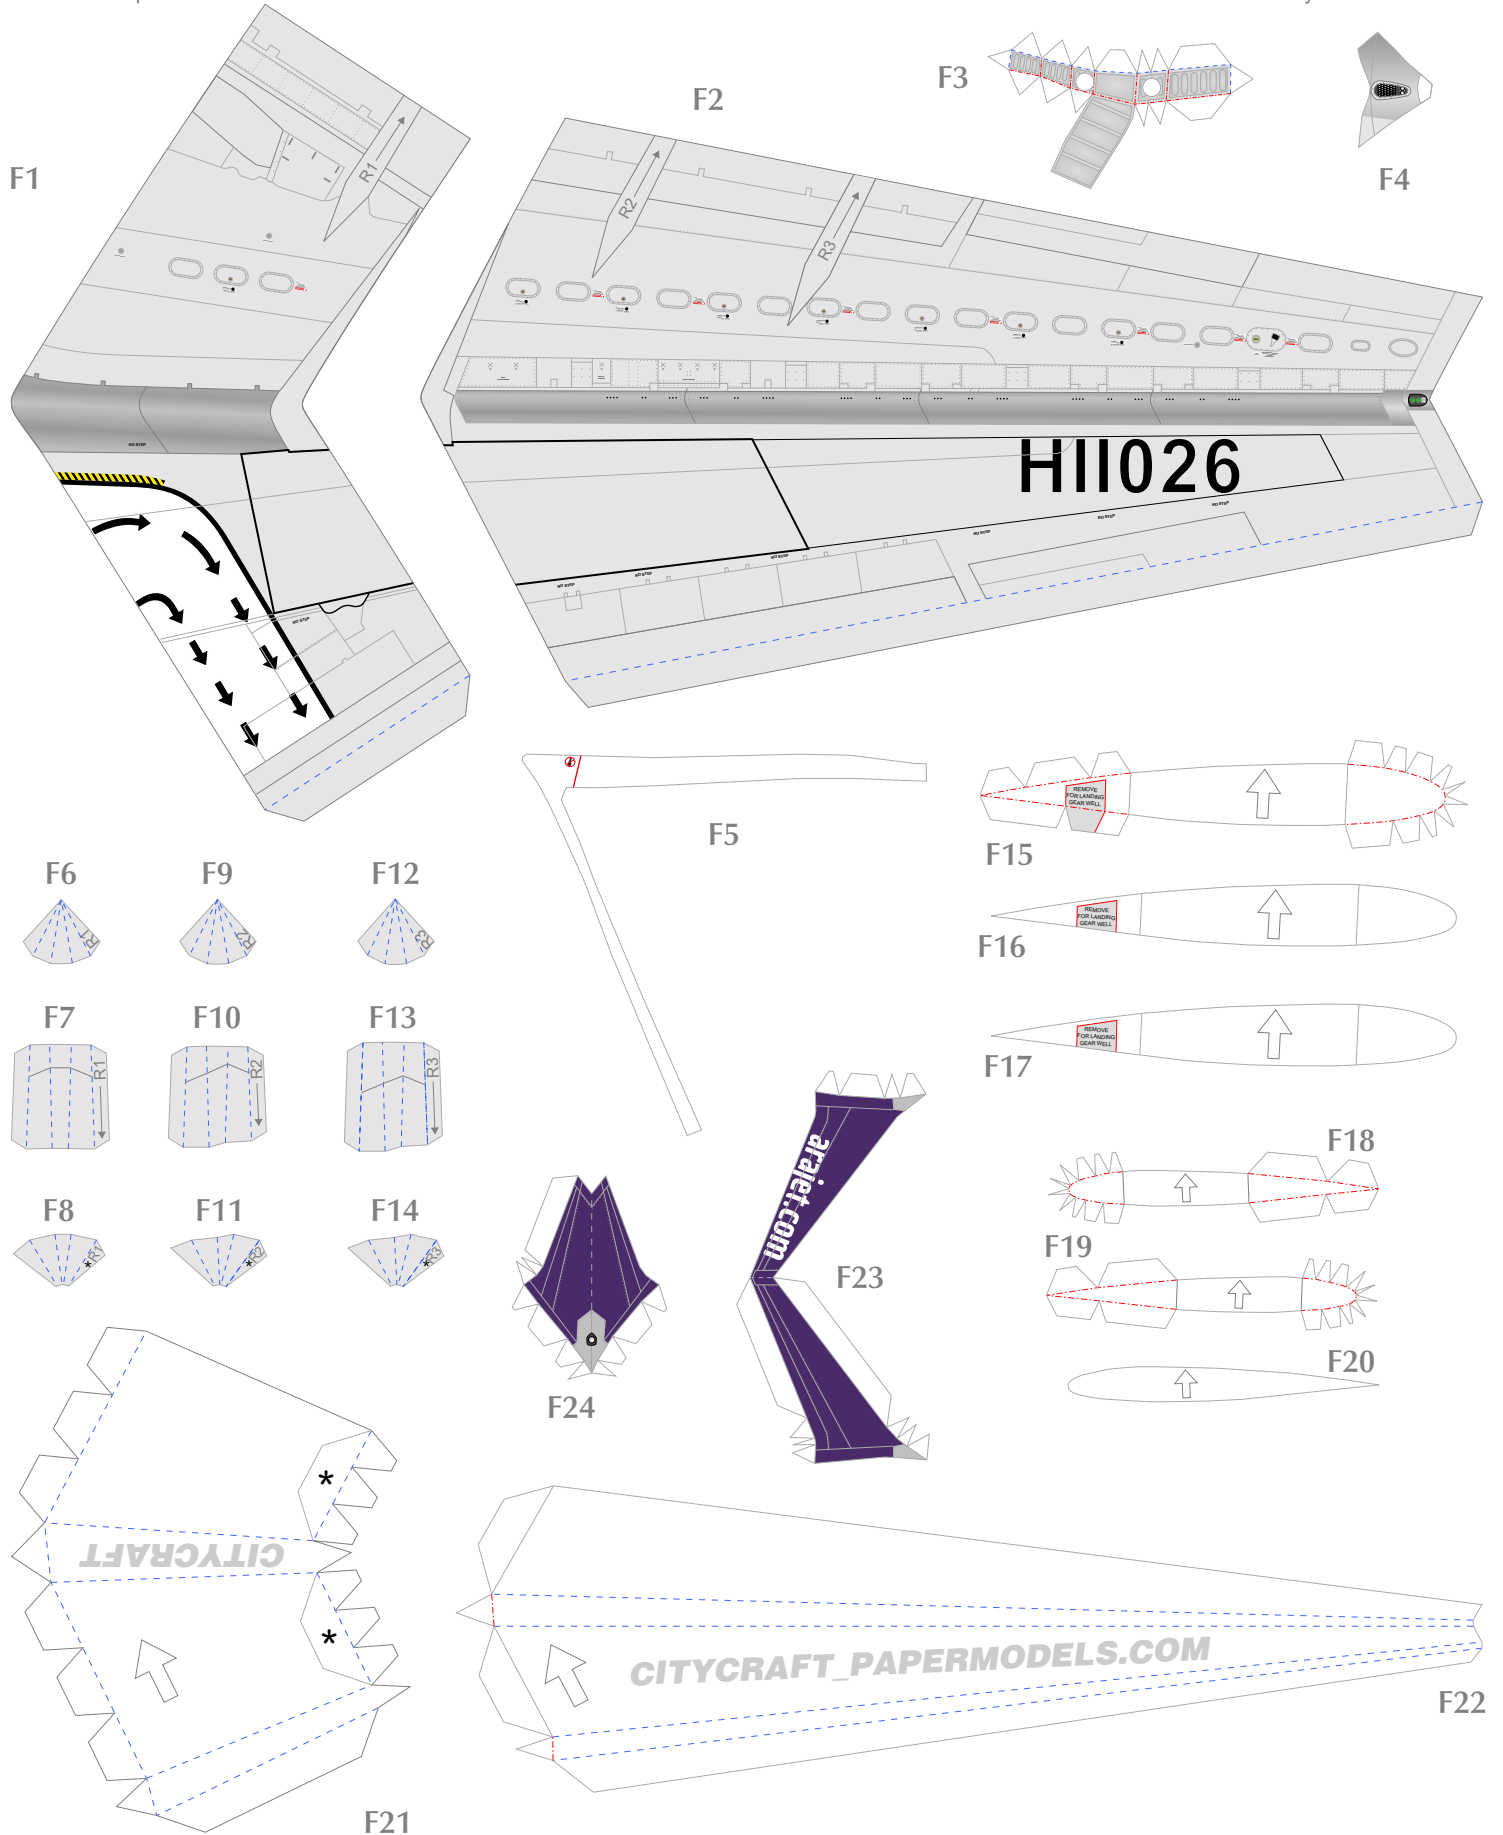

Authentic Repaint