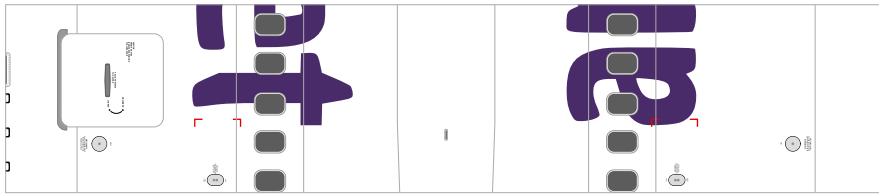

Authentic Repaint