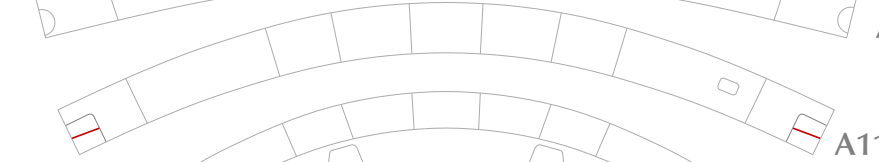

Authentic Repaint