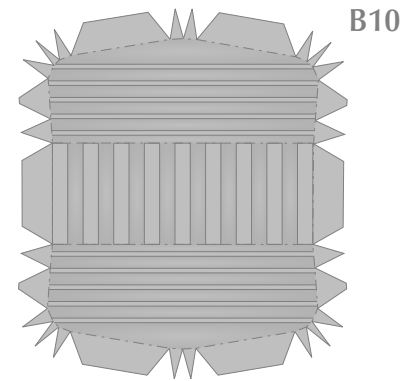

Scale: 1:100
Length: (395mm)
Width: (358mm)
Parts: 300 (12 pages)

Attach the parts in order.
A1 - I6
You can choose to make either a groud style (With Wheels)
or an in-flight style (without wheels) aircraft.

B8R

B8R

B8R

B9

B5

B4

B10

B11L

B12L

B11R

B12R

B3

B2

B13L

B14L

B15L