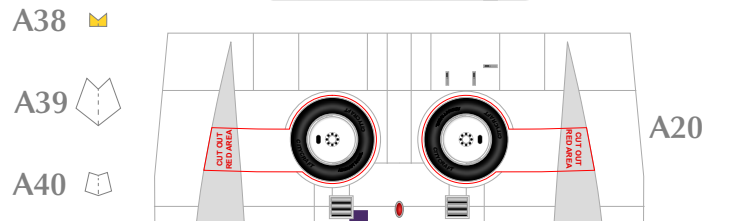

Authentic Repaint