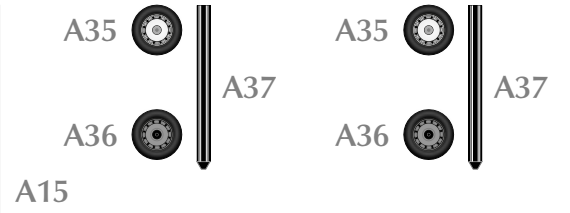

Authentic Repaint