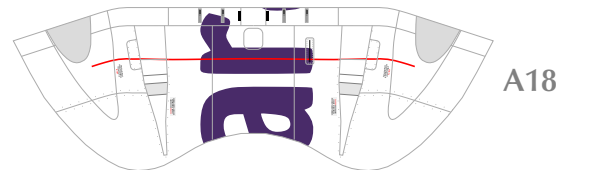

B7L

B8L

B8L

B8L

Authentic Repaint