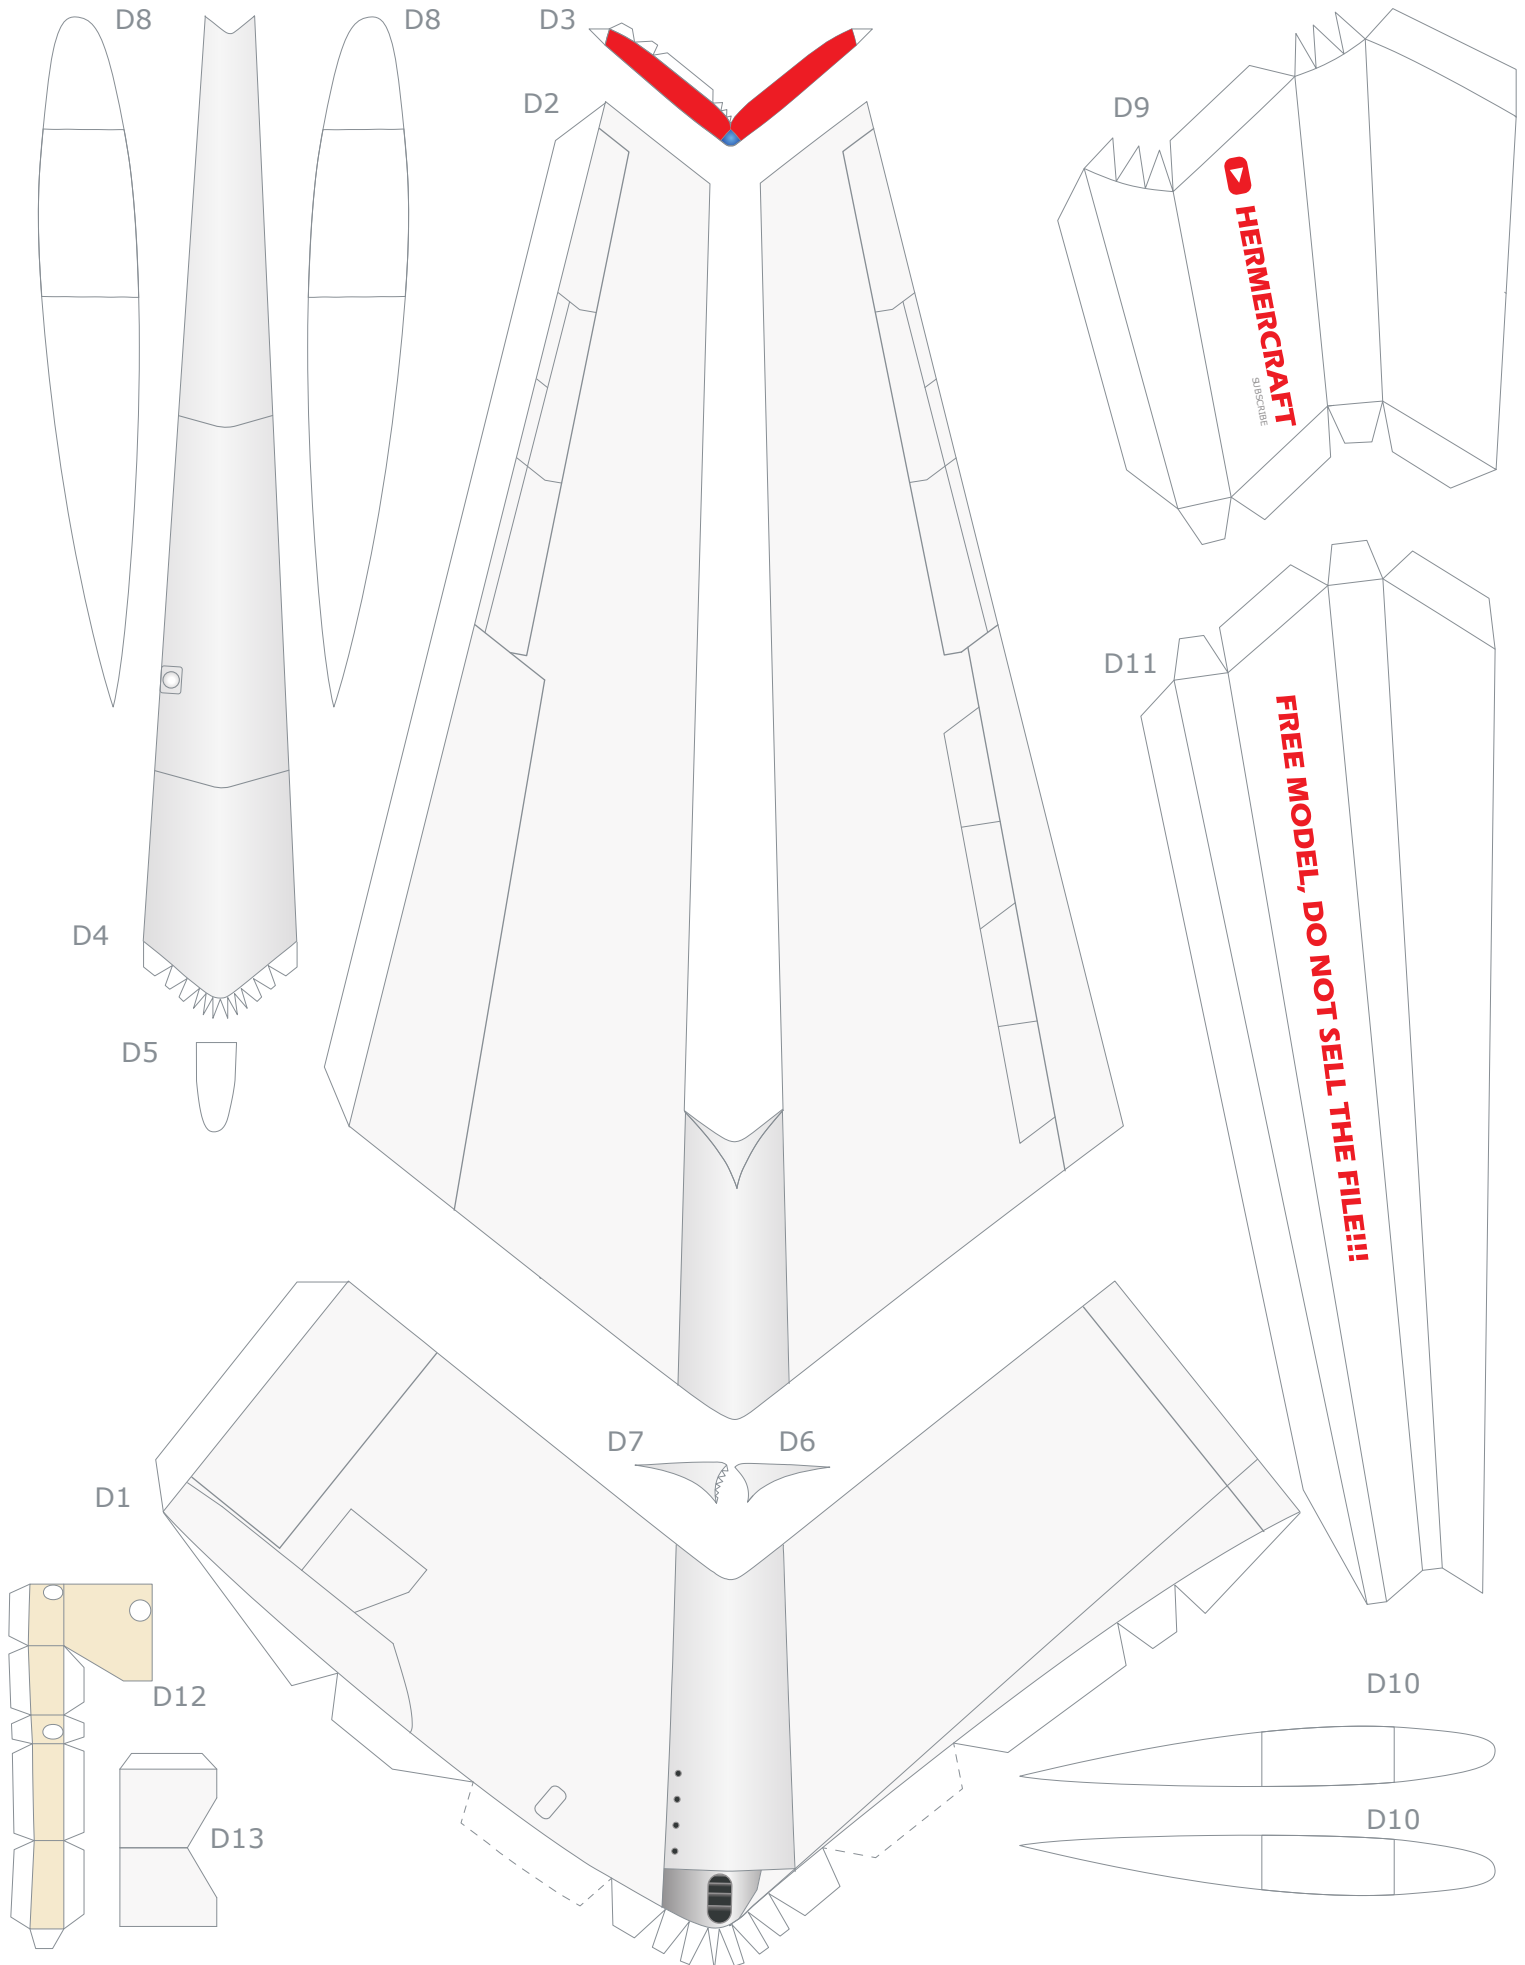

A19

A18

A17

A16

A35

A36

A35

A36

DESIGNED IN COSTA RICA BY EDWIN RODRIGUEZ

HERMERCRAFT

FREE MODEL, DO NOT SELL THIS FILE!!!

H5

H3

H2

H4