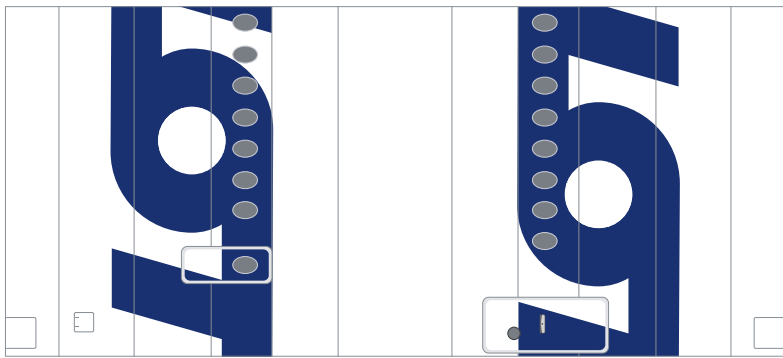

A11

A10

Instructions

Scan