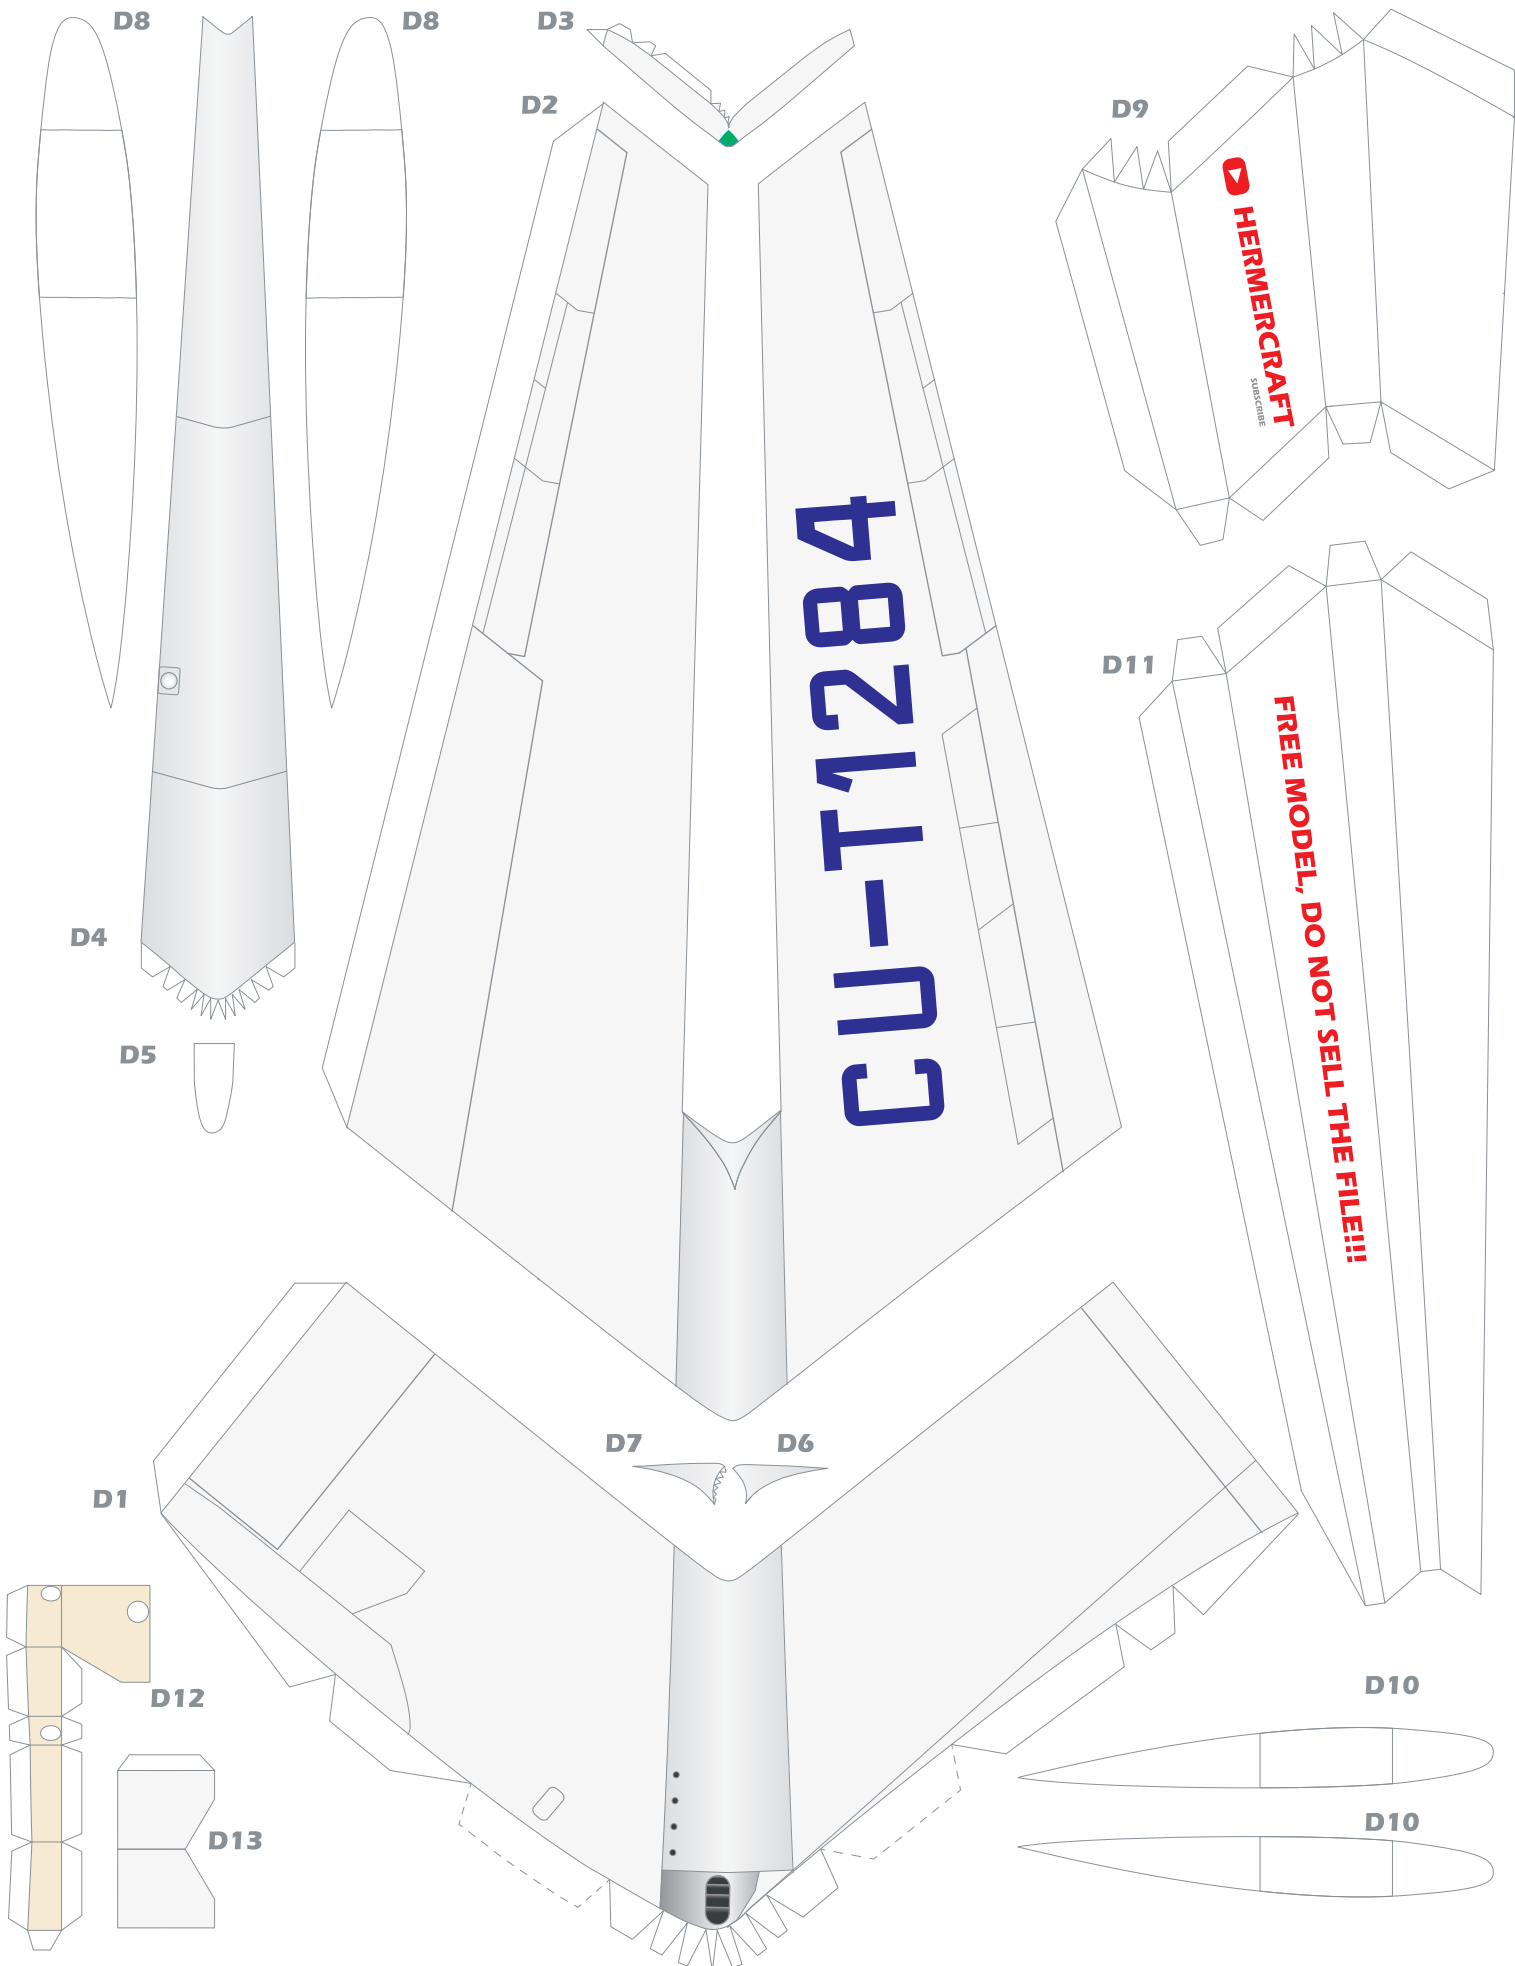

A29

A27

A30

A35

A35

A36

A36

Instructions

Scan

A34

DESIGNED IN COSTA RICA BY EDWIN RODRIGUEZ

HERMERCRAFT

FREE MODEL, DO NOT SELL THIS FILE!!!

H5

H3

H4