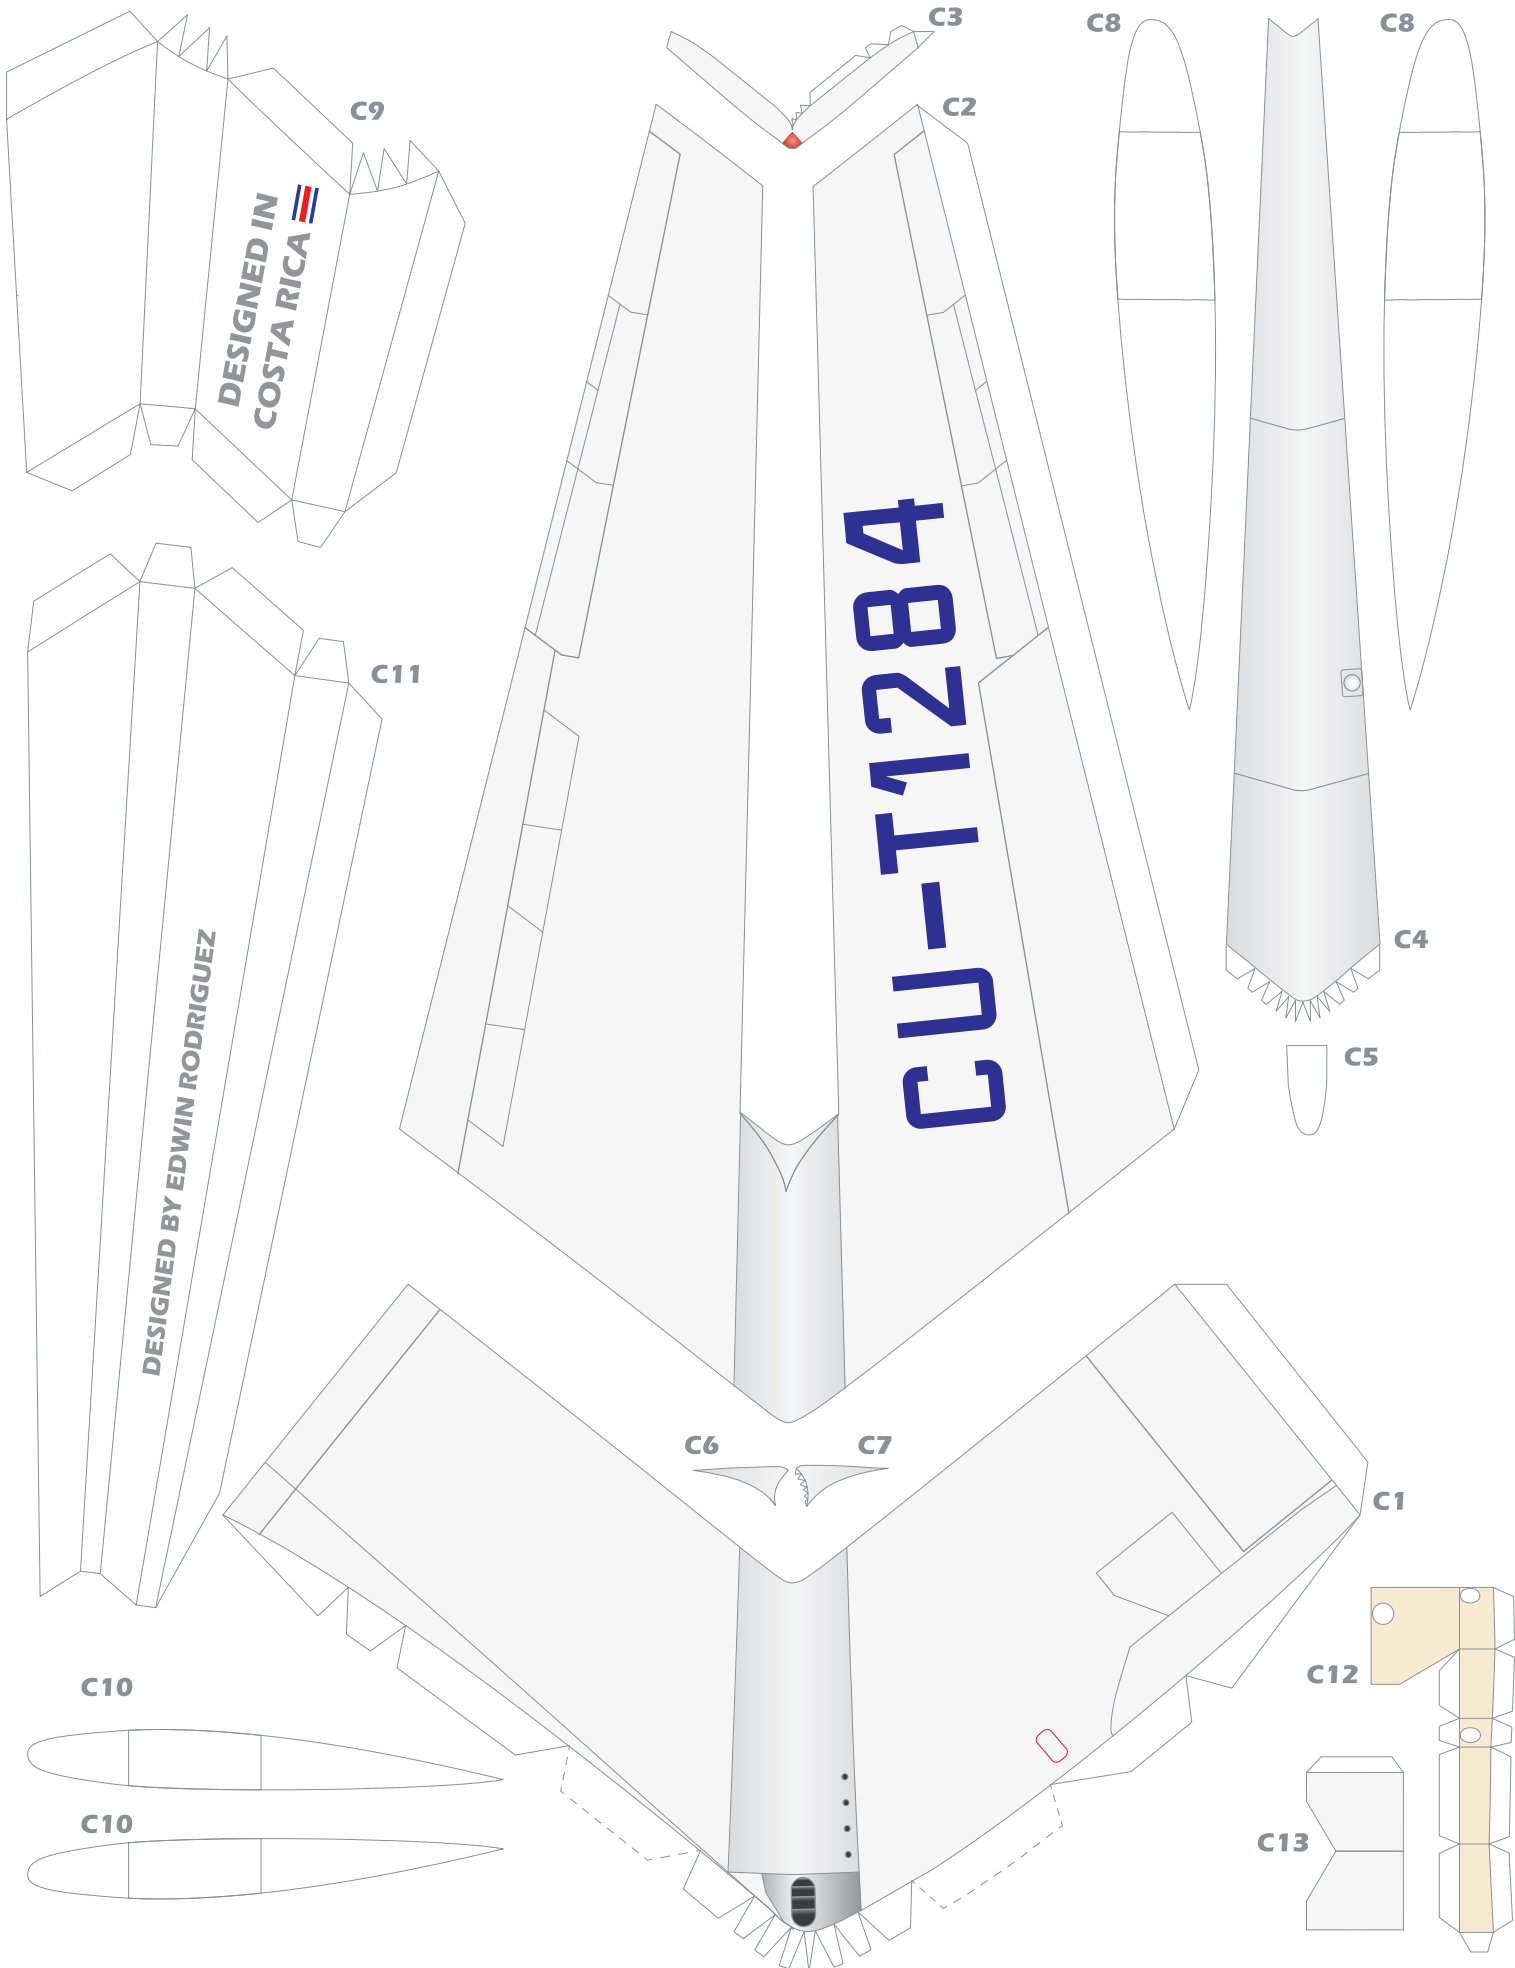

A29

A27

A30

A35

A35

A36

A36

Instructions

Scan

A34

DESIGNED IN COSTA RICA BY EDWIN RODRIGUEZ

HERMERCRAFT

FREE MODEL, DO NOT SELL THIS FILE!!!

H5

H3

H4