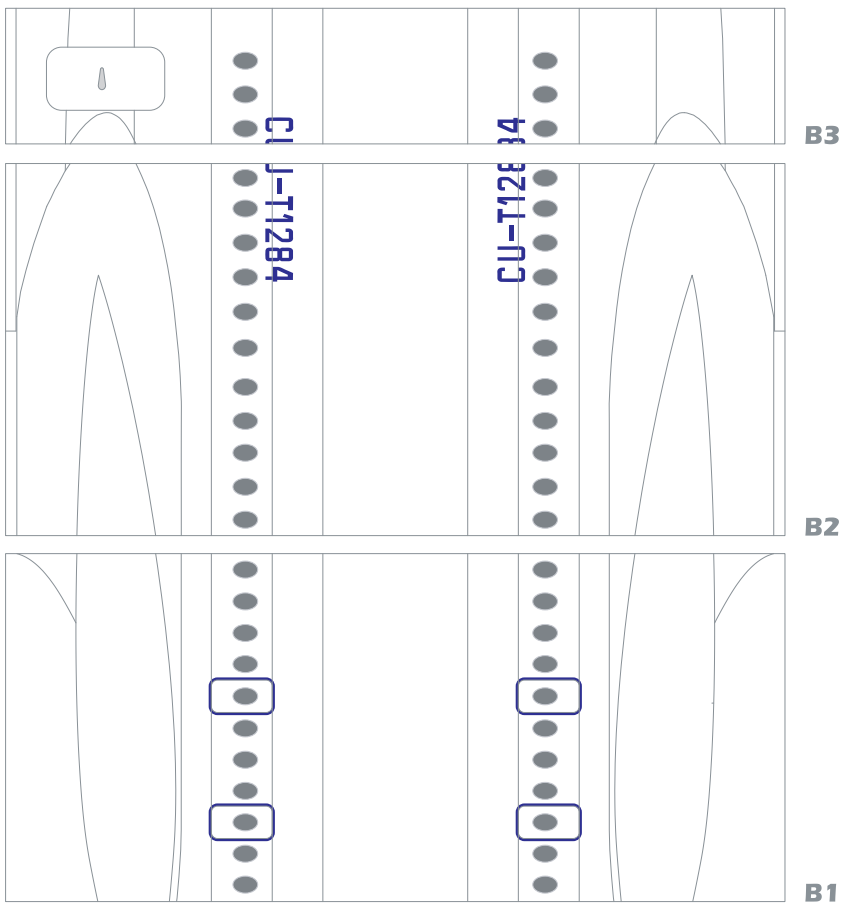

A29

A27

A30

A35

A35

A36

A36

Instructions

Scan

A34

DESIGNED IN COSTA RICA BY EDWIN RODRIGUEZ

HERMERCRAFT

FREE MODEL, DO NOT SELL THIS FILE!!!

H5

H3

H4