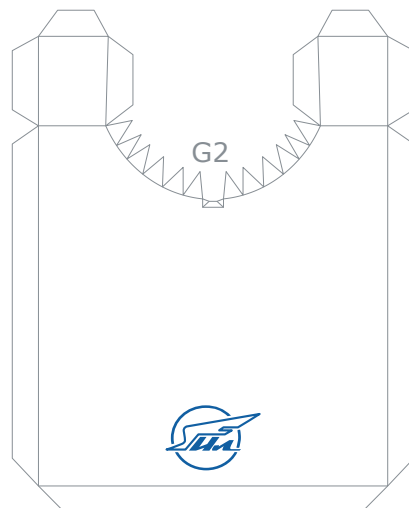

A36

A36

DESIGNED IN COSTA RICA BY EDWIN RODRIGUEZ

**HERMERCRAFT**

FREE MODEL, DO NOT SELL THIS FILE!!!

H5

H3

H2