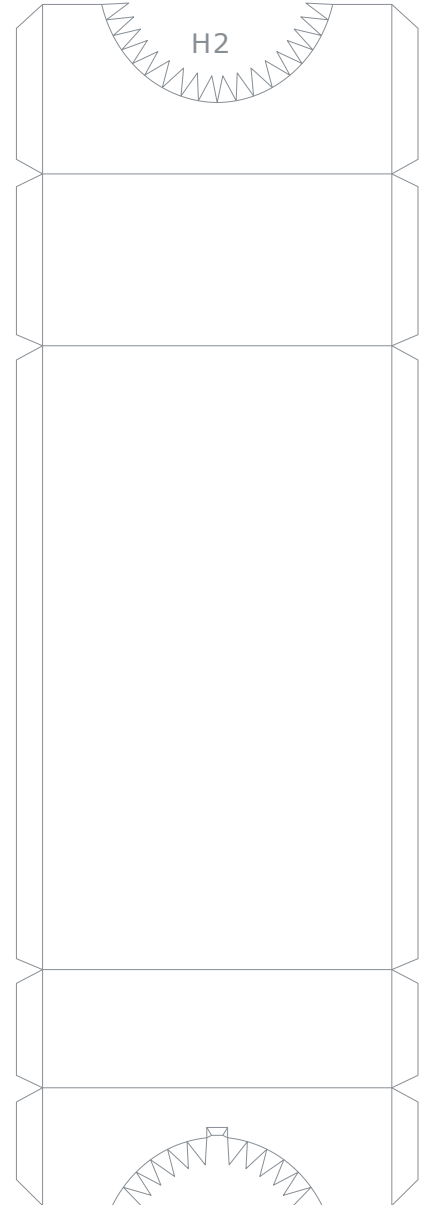

Instructions

Scan

A34

A24

A25

A26

A33

A31

A36

A36

DESIGNED IN COSTA RICA BY EDWIN RODRIGUEZ

**HERMERCRAFT**

FREE MODEL, DO NOT SELL THIS FILE!!!

H5

H3

H2