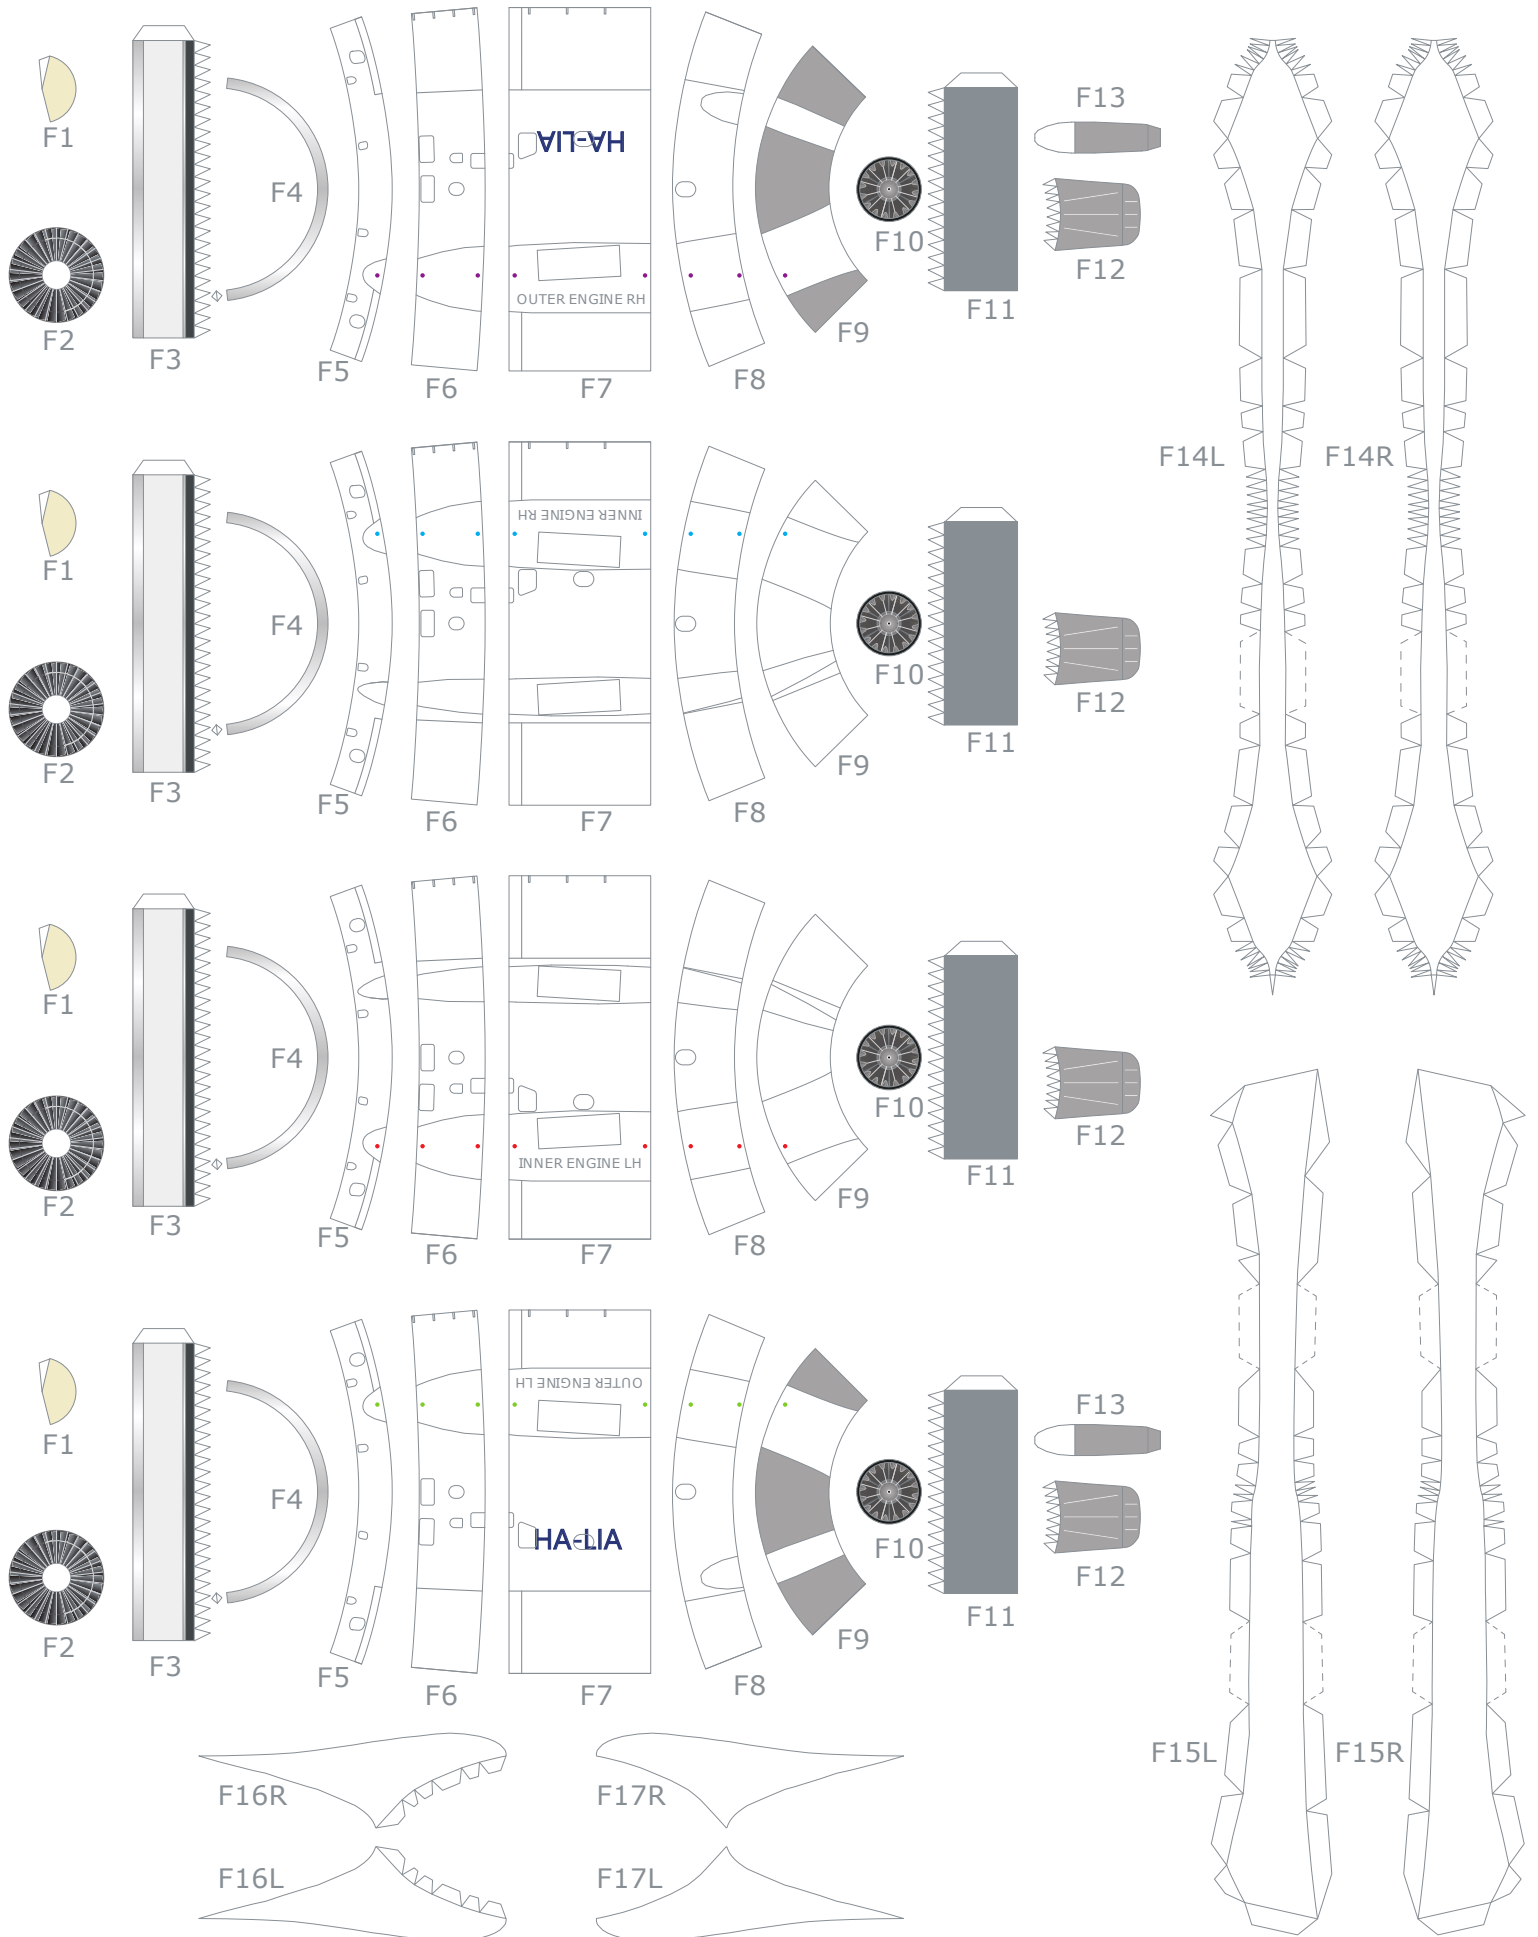

A21U

A20

A19

A18

A17

A16

A35

A35

A36

A36

DESIGNED IN COSTA RICA BY EDWIN RODRIGUEZ

**HERMERCRAFT**

FREE MODEL, DO NOT SELL THIS FILE!!!

H5

H3

H2

H4