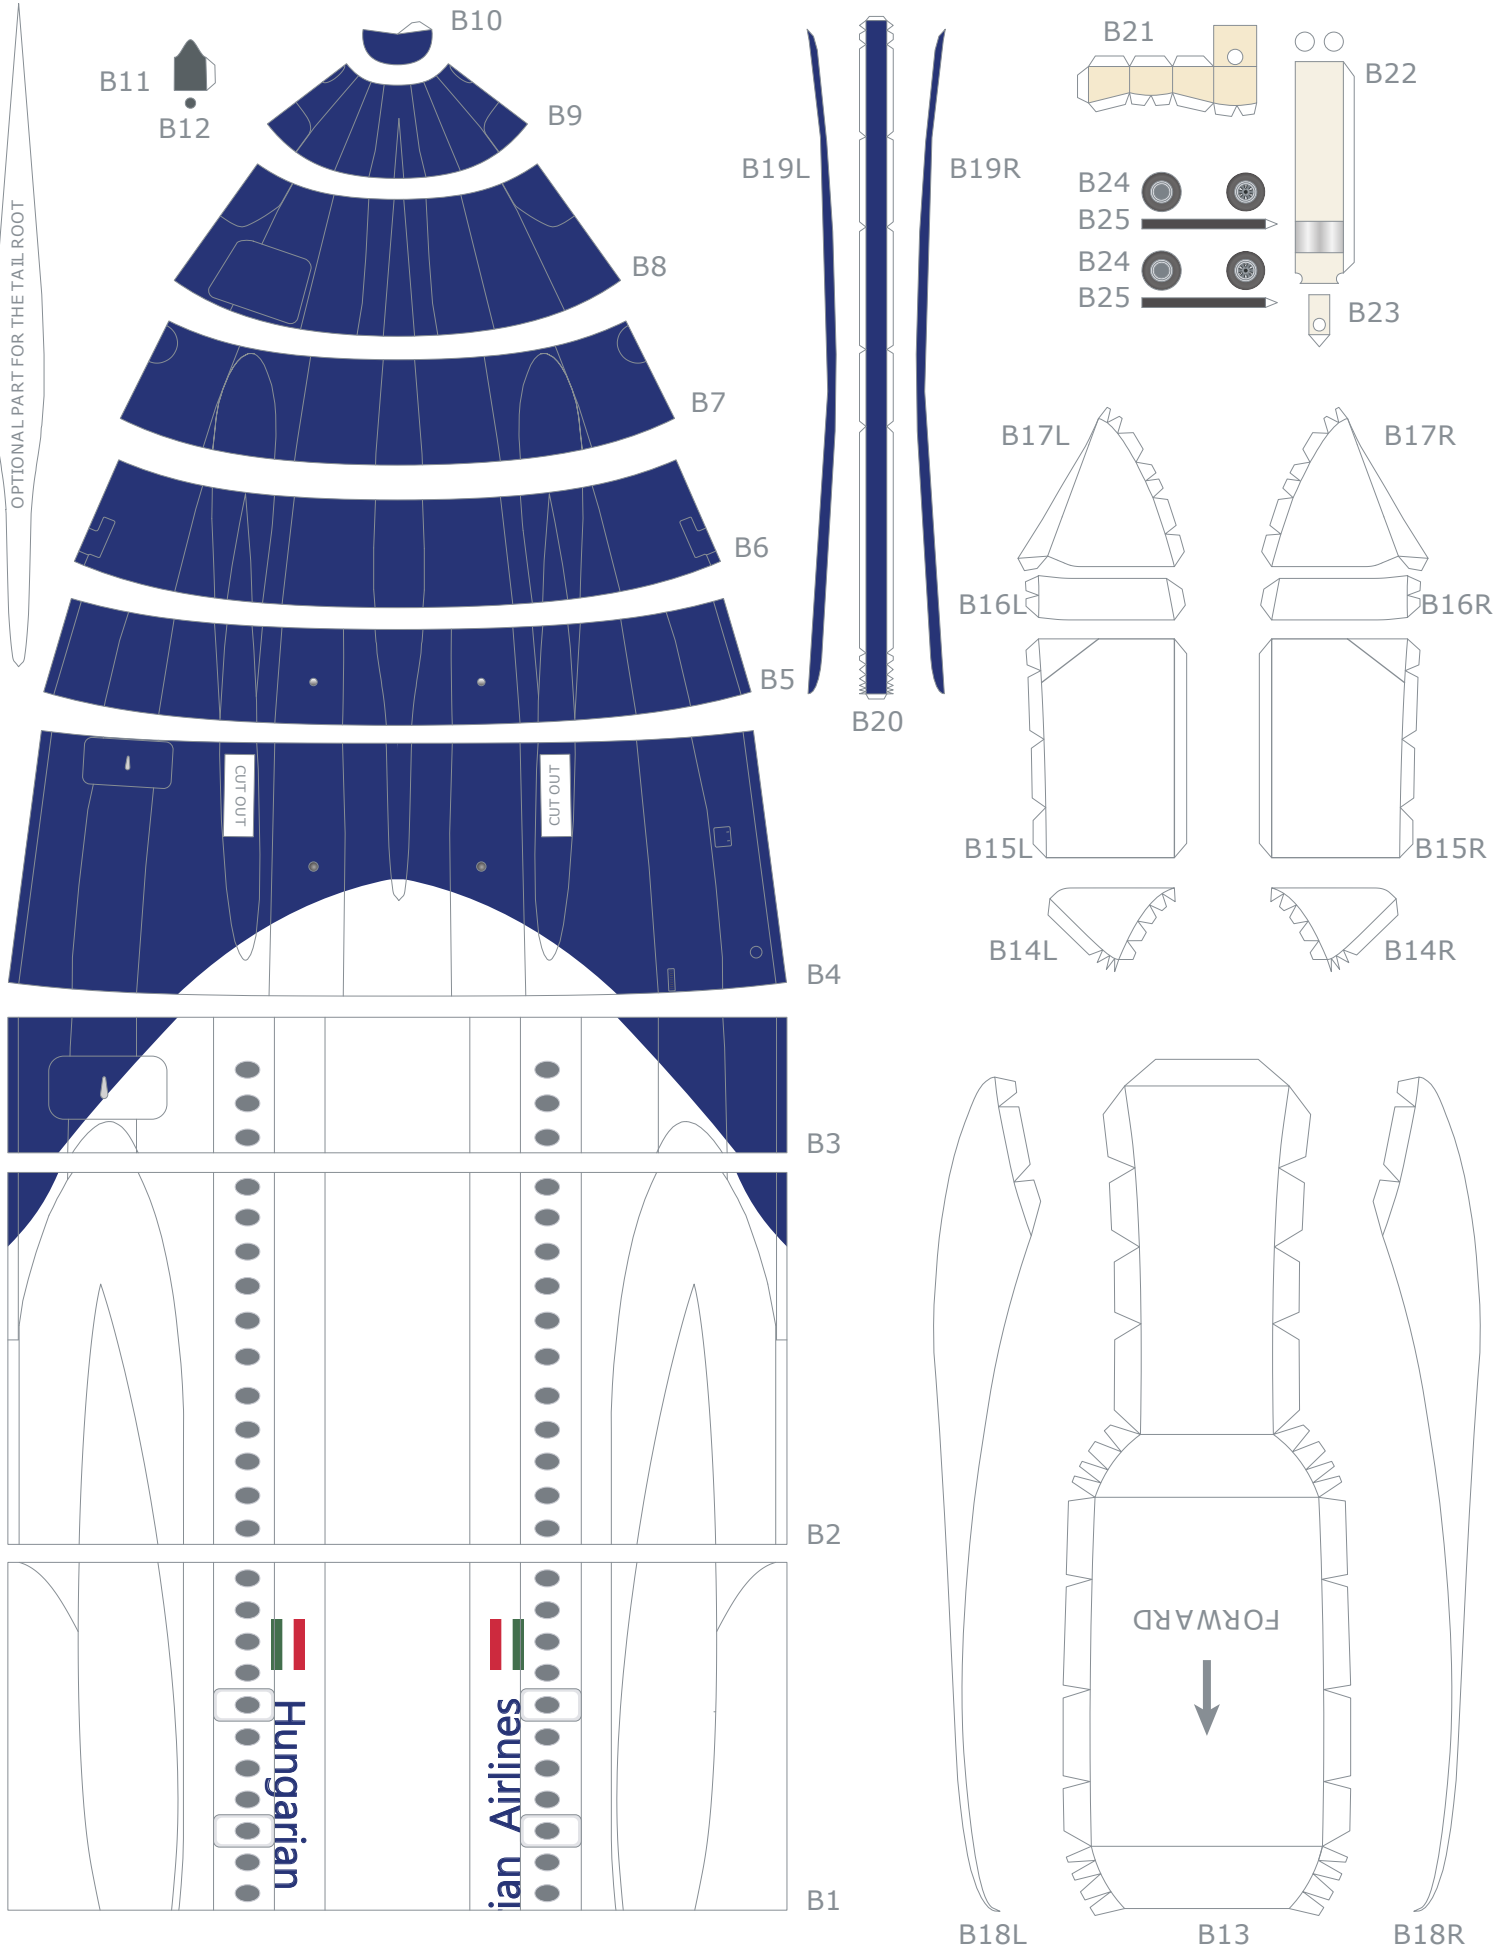

A21U

A20

A19

A18

A17

A16

A35

A35

A36

A36

DESIGNED IN COSTA RICA BY EDWIN RODRIGUEZ

**HERMERCRAFT**

FREE MODEL, DO NOT SELL THIS FILE!!!

H5

H3

H2