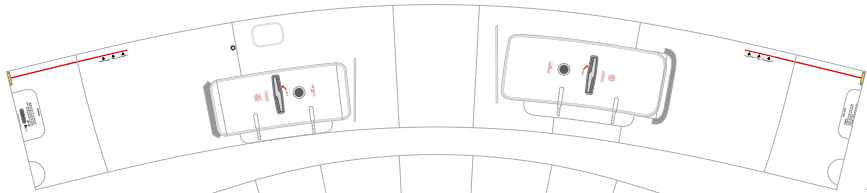

Authentic Repaint

A13

A12