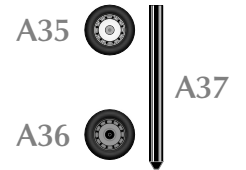

Authentic Repaint

A15