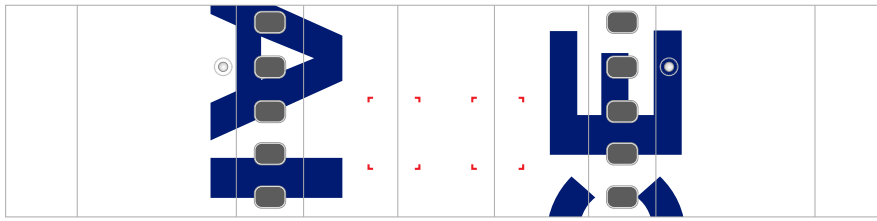

Authentic Repaint