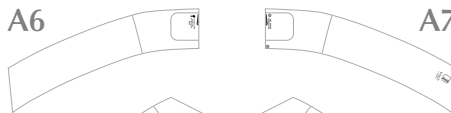

Repaint By: Sohan. T

By Mario Solorzano