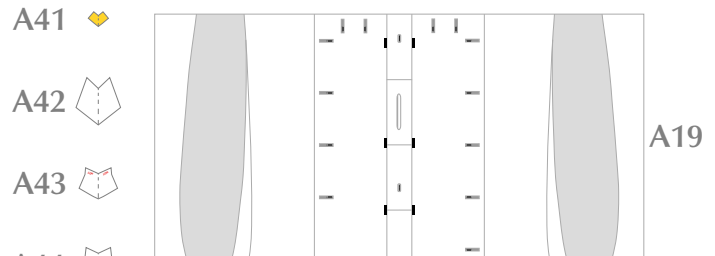

Repaint By: Sohan. T

By Mario Solorzano