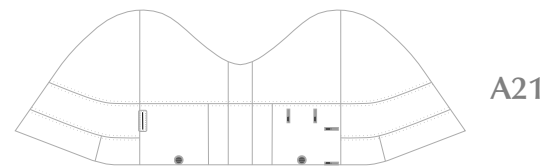

Repaint By: Sohan. T

By Mario Solorzano