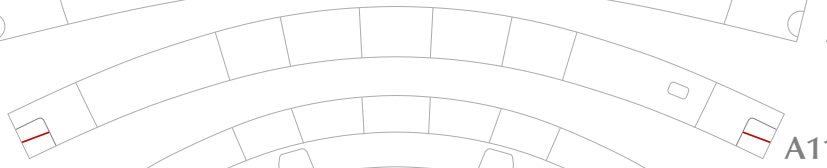

Repaint By: Sohan. T

By Mario Solorzano