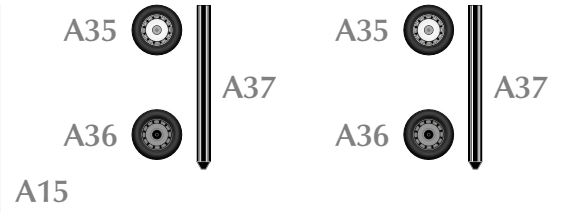

Repaint By: Sohan. T

By Mario Solorzano