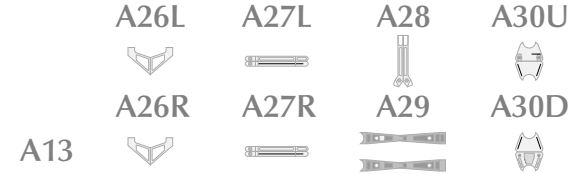

Repaint By: Sohan. T

By Mario Solorzano