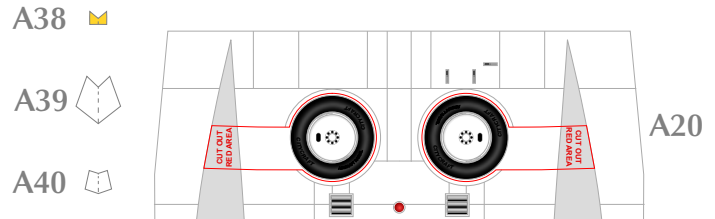

Repaint By: Sohan. T

By Mario Solorzano