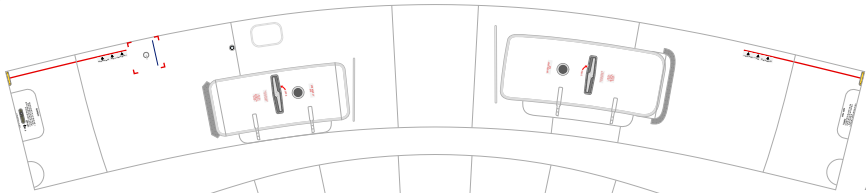

Repaint By: Sohan. T

By Mario Solorzano