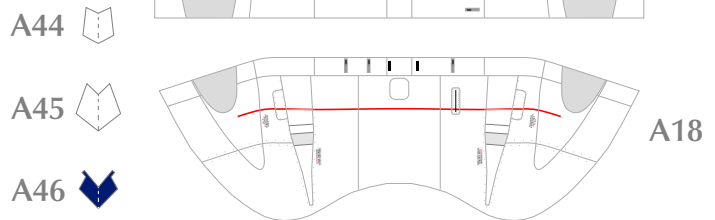

Repaint By: Sohan. T

By Mario Solorzano