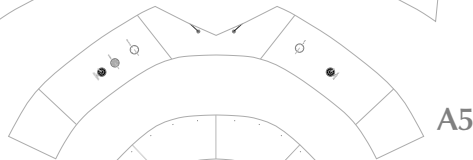

Repaint By: Sohan. T

By Mario Solorzano