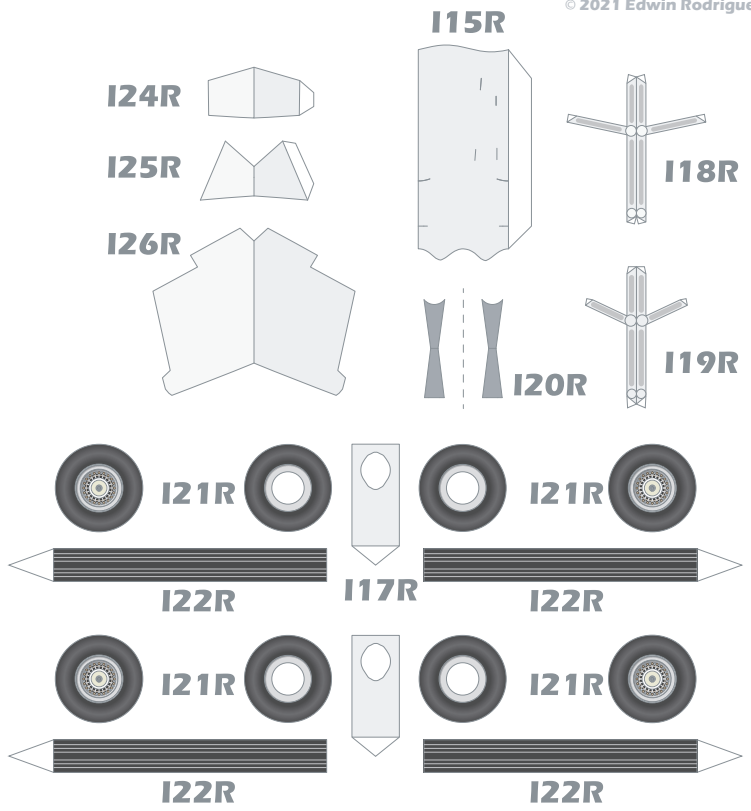

C10L

C10R

D1

D2

D3

D4

D5

D7

D8

D6L

D6R

Repainted by: Edwin Rodriguez

© 2021 Edwin Rodriguez

J1L

J1R